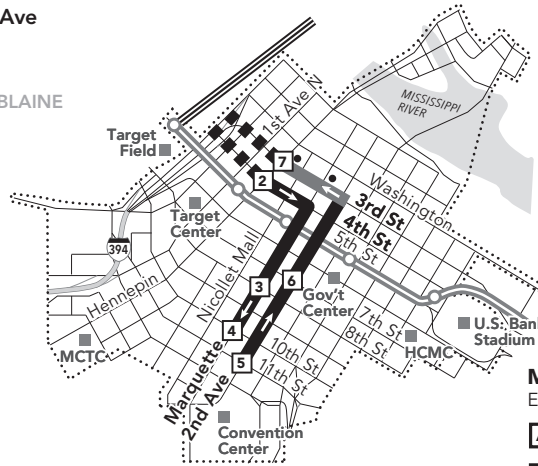

Minneapolis Downtown Zone

Ride in the Downtown Zone for 50¢

Marquette & 2nd Avenues

Express buses serve lettered bus stops every other block.

A Exit the bus at these stops on Marquette Ave.

G Board at these stops on 2nd Ave.

This is a Pay Exit route.

On trips leaving downtown or the U of M, pay your fare at your destination. The time you exit the bus determines the fare amount.

3

Timepoint on schedule

Find the timepoint nearest your stop, and use that column of the schedule. Your stop may be between timepoints.

Go-To Card Retail Locations

A refillable Go-To Card is the most convenient way to travel by transit! Buy a Go-To Card or add value to an existing card at one of these locations or online.

MINNEAPOLIS

- Metro Transit Service Center: 719 Marquette Ave
- Move Minneapolis: 505 Nicollet Mall

Park & Ride Locations

Park free at these lots while you commute. No overnight parking.

BLAINE

- Paul Pkwy Park & Ride: Paul Pkwy and Ulysses St NE