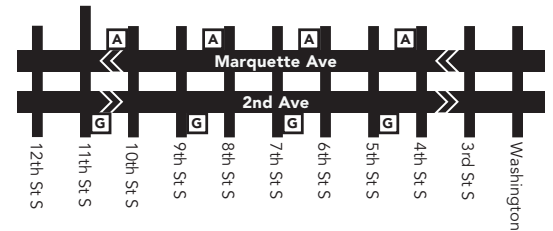

Minneapolis Downtown Zone

Ride in the Downtown Zone for 50¢

Marquette & 2nd Avenues

Express buses serve lettered bus stops every other block.

A Exit the bus at these stops on Marquette Ave.

G Board at these stops on 2nd Ave.

This is a Pay Exit route.

On trips leaving downtown or the U of M, pay your fare at your destination. The time you exit the bus determines the fare amount.

3

Timepoint on schedule

Find the timepoint nearest your stop, and use that column of the schedule. Your stop may be between timepoints.

Regular Route

Bus will pick up or drop off customers at any bus stop along this route

METRO Line and Stations

METRO trains or buses will pick up or drop off customers at any station along this route.

Northstar Commuter Line

Go-To Card Retail Locations

A refillable Go-To Card is the most convenient way to travel by transit! Buy a Go-To Card or add value to an existing card at one of these locations or online.

MINNEAPOLIS

- Metro Transit Service Center: 719 Marquette Ave
- Move Minneapolis: 505 Nicollet Mall