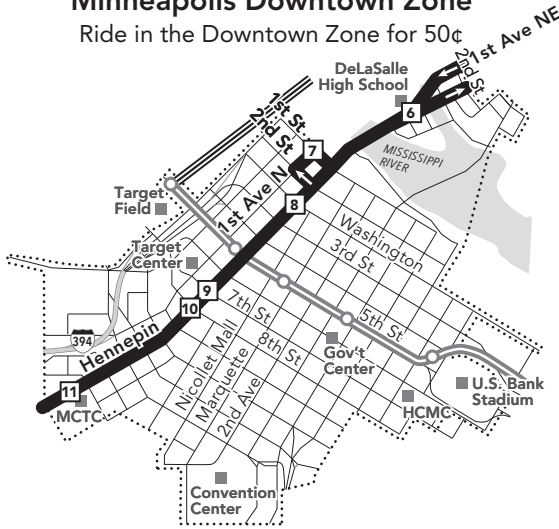

## Minneapolis Downtown Zone

Ride in the Downtown Zone for 50¢

### Go-To Card Retail Locations

A refillable Go-To Card is the most convenient way to travel by transit! Buy a Go-To Card or add value to an existing card at one of these locations or online.

#### MINNEAPOLIS

- Cub Foods: 1540 New Brighton Blvd
- Lunds & Byerlys: 25 University Ave SE
- Metro Transit Service Center: 719 Marquette Ave
- Move Minneapolis: 505 Nicollet Mall
- Unbank: 727 Hennepin Ave
- Wedge Co-Op: 2105 Lyndale Ave S

#### Route Letter

Indicates which trips travel on this section of the route. Letter is found in schedules and on bus destination signs.