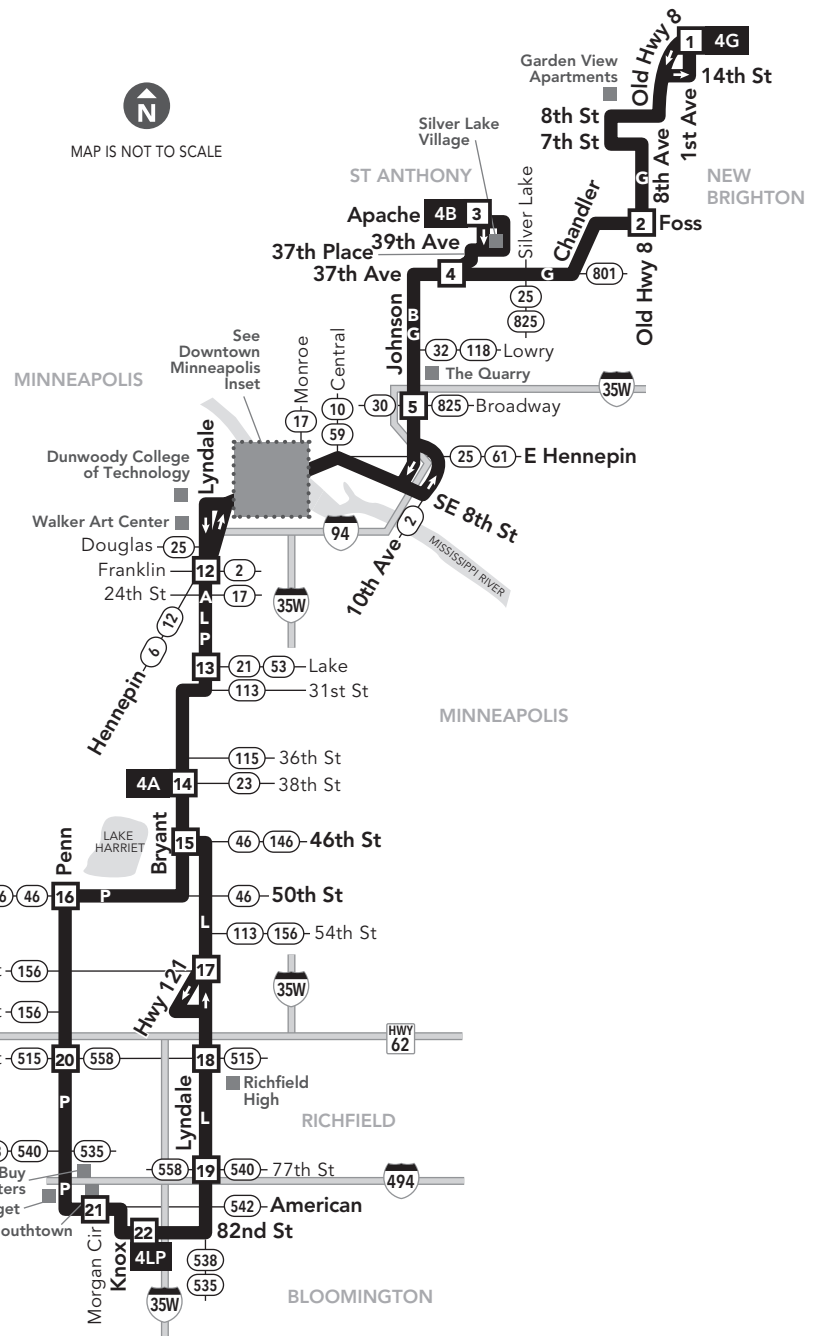

## Minneapolis Downtown Zone

Ride in the Downtown Zone for 50¢

### Go-To Card Retail Locations

A refillable Go-To Card is the most convenient way to travel by transit! Buy a Go-To Card or add value to an existing card at one of these locations or online.

#### Route Ending Point

Trips with the indicated number/letter end at this point. Number/letter is found in schedules and on bus destination signs.

#### Route Letter

Indicates which trips travel on this section of the route. Letter is found in schedules and on bus destination signs.