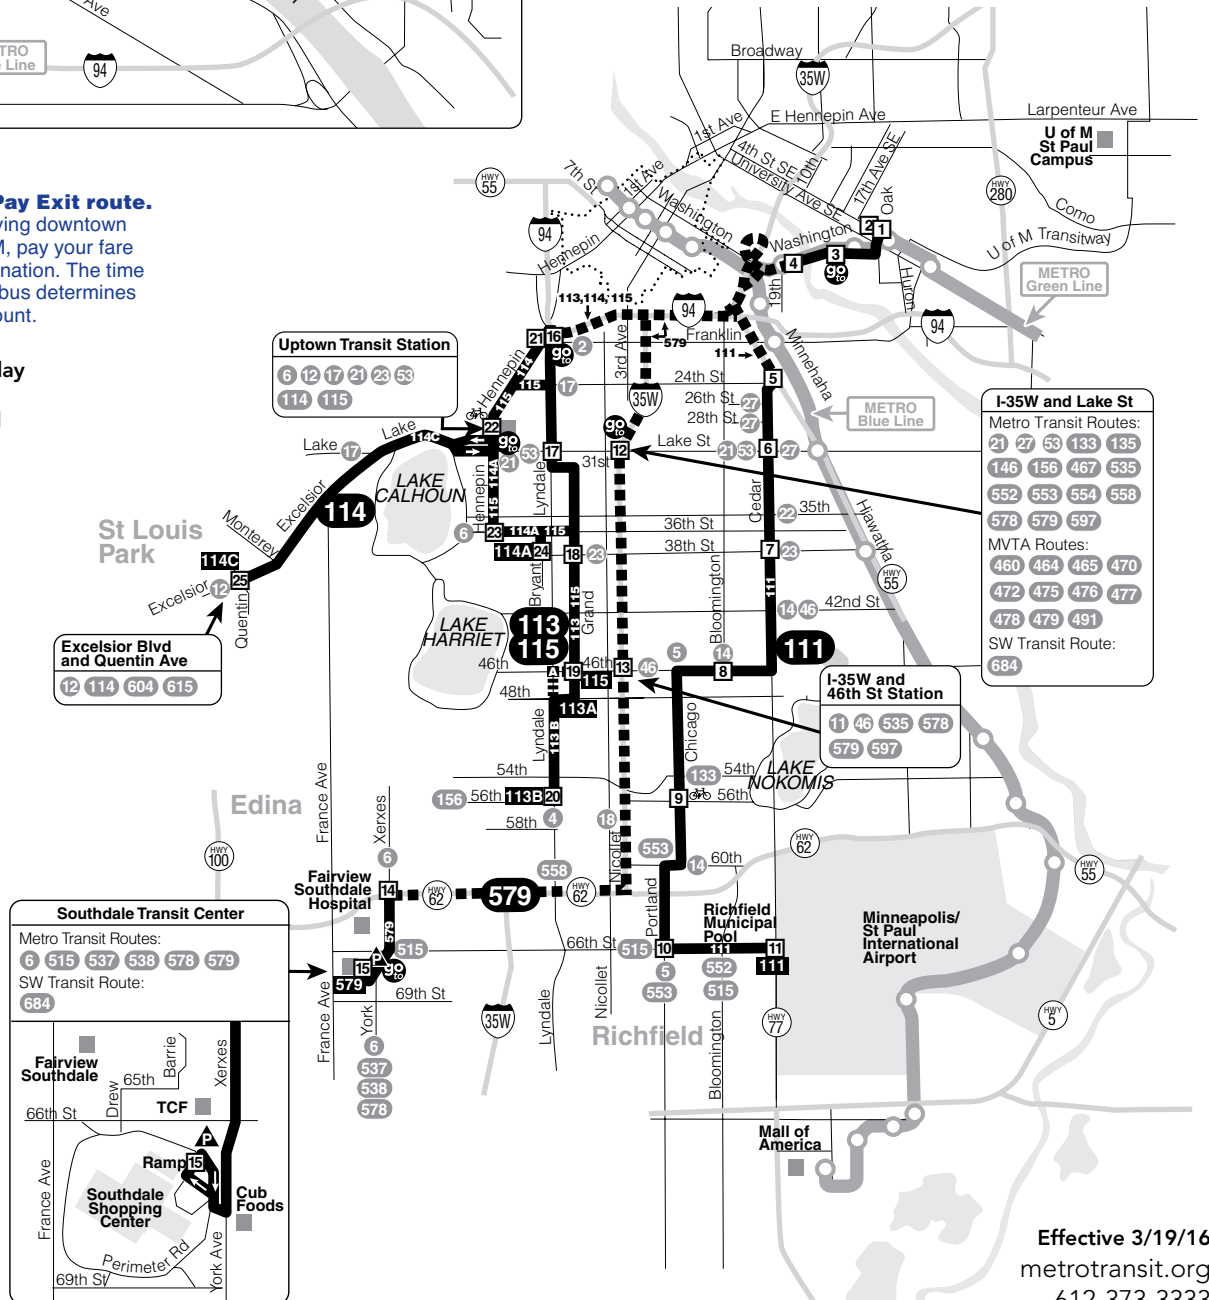

111, 113, 114, 115, 579

Limited Stop/Express Bus Routes

Map 1 of 2 pages

- Timepoint
- Regular Route
- METRO Line(s)
- Non-Stop Service
- Route Ending Point
- Route Letter
- Connecting Routes to transfer to/from
- Park & Ride Lot
- Bike Locker
- Go-To Card Retail Location
- Transfer Point

This is a Pay Exit route.

On trips leaving downtown or the U of M, pay your fare at your destination. The time you exit the bus determines the fare amount.

Service operates Monday through Friday except University holidays and Metro Transit reduced service days.

Minneapolis – South

Cub Foods, 1104 Lagoon Ave

New Money Express, 108 Lake St E

The Wedge, 2105 Lyndale Ave S

Edina

Cub Foods, 6775 York Ave S

Park & Ride Location

Park free at this lot while you commute.
No overnight parking.

Route 579

Edina

Southdale Park & Ride – NE corner of lot near 66th St and York Ave.

Buses and trains have free storage racks so you can bring your bicycle along.

Look for instructions on the rack or visit metrotransit.org/bike