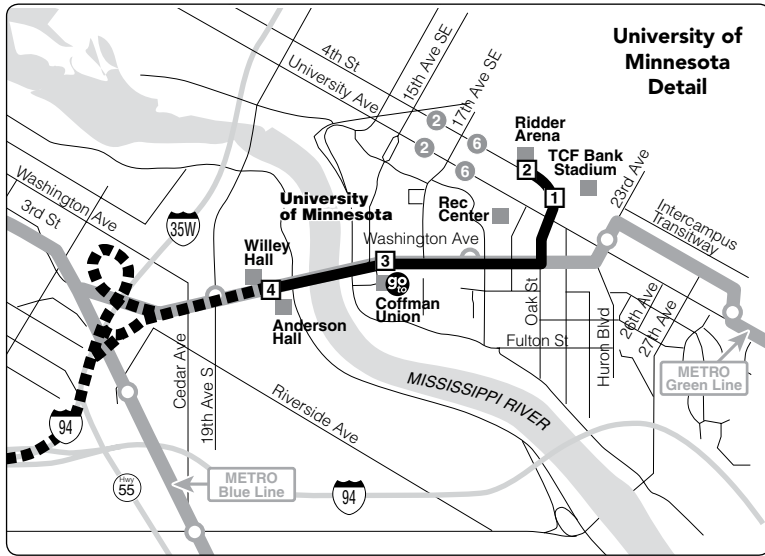

111, 113, 114, 115, 579

Limited Stop/Express Bus Routes

Map 1 of 2 pages

- Timepoint
- Regular Route
- METRO Line(s)
- Non-Stop Service
- Route Ending Point
- Route Letter
- Connecting Routes to transfer to/from
- Park & Ride Lot
- Bike Locker
- Go-To Card Retail Location
- Transfer Point

This is a Pay Exit route.

On trips leaving downtown or the U of M, pay your fare at your destination. The time you exit the bus determines the fare amount.

Service operates Monday through Friday except University holidays and Metro Transit reduced service days.

111, 113, 114, 115, 579

Limited Stop/Express Bus Routes

Map 2 of 2 pages

Retail Locations

Buy a Go-To Card or add value to an existing card at these locations.

Minneapolis – SE

Coffman Union, 300 Washington Ave SE

Route 579

Edina

Southdale Park & Ride – NE corner of lot near 66th St and York Ave.

Buses and trains have free storage racks so you can bring your bicycle along.

Look for instructions on the rack or visit metrotransit.org/bike