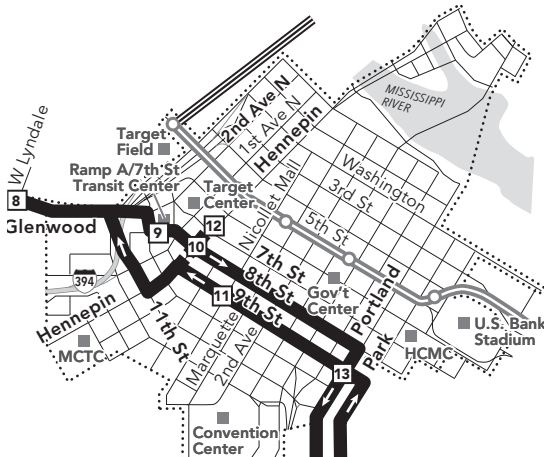

Minneapolis Downtown Zone

Ride in the Downtown Zone for 50¢

<p>3 Timepoint on schedule Find the timepoint nearest your stop, and use that column of the schedule. Your stop may be between timepoints.</p> <p>Regular Route Bus will pick up or drop off customers at any bus stop along this route</p> <p>METRO Line and Stations METRO trains or buses will pick up or drop off customers at any station along this route.</p> <p>Northstar Commuter Line Transfers from Northstar to buses or light rail are free. Transfers from buses or light rail to Northstar require an additional fare.</p>	<p>Limited Service Only certain trips take this route.</p> <p>22B Route Ending Point Trips with the indicated number/letter end at this point. Number/letter is found in schedules and on bus destination signs.</p> <p>B Route Letter Indicates which trips travel on this section of the route. Letter is found in schedules and on bus destination signs.</p> <p>(22) (717) Connecting Routes See those route schedules for details.</p> <p>P Park & Ride Lot Park free at these lots while you commute.</p>
---	--

Go-To Card Retail Locations

A refillable Go-To Card is the most convenient way to travel by transit! Buy a Go-To Card or add value to an existing card at one of these locations or online.

MINNEAPOLIS

- Metro Transit Service Center: 719 Marquette Ave
- Unbank: 1009 Franklin Ave E
- Unbank: 727 Hennepin Ave

ST LOUIS PARK

- Cub Foods: 5530 16th St W

Park & Ride Locations

Park free at these lots while you commute. No overnight parking.

ST LOUIS PARK

- Louisiana Ave Transit Center: 1300 Louisiana Ave S
- Park Place Blvd Park & Ride: 1500 Park Place Blvd S
- Westwood Lutheran Church Park & Ride: 9001 Cedar Lake Rd