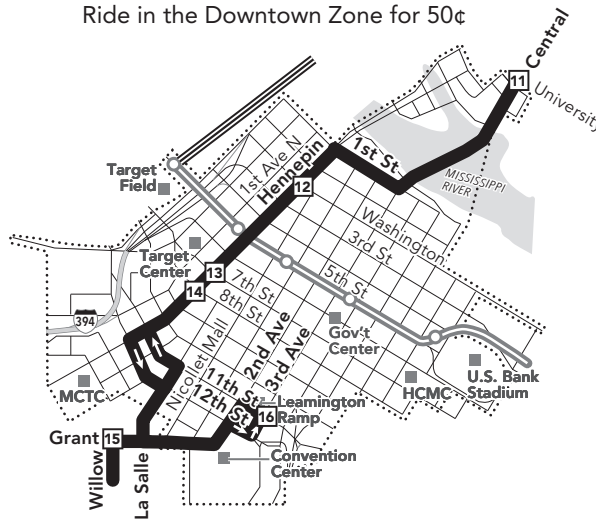

Go-To Card Retail Locations

A refillable Go-To Card is the most convenient way to travel by transit! Buy a Go-To Card or add value to an existing card at one of these locations or online.

BLAINE

- Cub Foods: 585 Northtown Dr

MINNEAPOLIS

- Lunds & Byerlys: 25 University Ave SE
- Metro Transit Service Center: 719 Marquette Ave
- Move Minneapolis: 505 Nicollet Mall
- Unbank: 727 Hennepin Ave

NEW BRIGHTON

- Cub Foods: 2600 Rice Creek Rd

ST ANTHONY

- Cub Foods: 3930 Silver Lake Rd

Minneapolis Downtown Zone

Ride in the Downtown Zone for 50¢

Metro Transit keeps the Twin Cities moving with even less impact on the environment by using hybrid buses on this route. Learn more at metrotransit.org/GoGreener.

Park & Ride Locations

Park free at these lots while you commute. No overnight parking.

BLAINE

- Northtown Transit Center: 150 Northtown Dr NE

NEW BRIGHTON

- Salem Covenant Church Park & Ride: 2655 5th St NW

Holiday service operates on New Year's Day, Memorial Day, Independence Day, Labor Day, Thanksgiving and Christmas. Service may be reduced on days before or after Independence Day, Thanksgiving, Christmas or New Year's Day. Look for details at metrotransit.org or in *Connect* on buses and trains prior to these holidays.

This schedule is subject to change. Traffic and weather conditions may delay buses. Get updates on service during severe winter weather at metrotransit.org/snow.

This document is available in alternative formats to individuals with disabilities. Call 612-349-7365 (612-341-0140) or visit metrotransit.org.