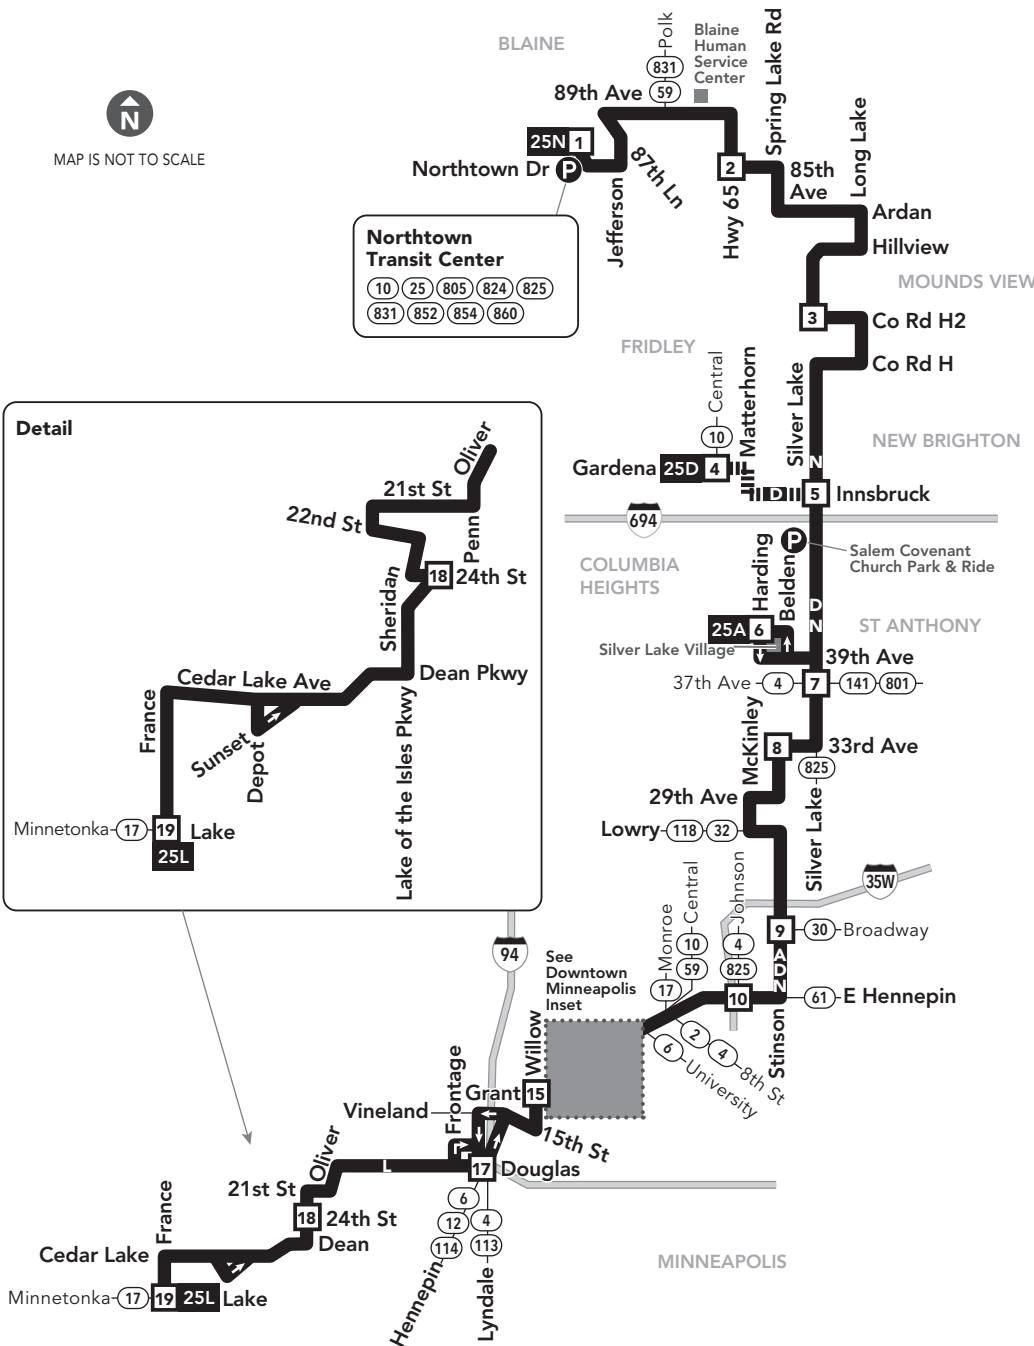

Effective 3/4/17

MAP IS NOT TO SCALE

**Northtown Transit Center**

10 25 805 824 825  
831 852 854 860

**Detail**

<p><b>3</b> Timepoint on schedule Find the timepoint nearest your stop, and use that column of the schedule. Your stop may be between timepoints.</p> <p><b>Regular Route</b> Bus will pick up or drop off customers at any bus stop along this route</p> <p><b>METRO Line and Stations</b> METRO trains or buses will pick up or drop off customers at any station along this route.</p> <p><b>Northstar Commuter Line</b> Transfers from Northstar to buses or light rail are free. Transfers from buses or light rail to Northstar require an additional fare.</p>	<p><b>Limited Service</b> Only certain trips take this route.</p> <p><b>22B</b> Route Ending Point Trips with the indicated number/letter end at this point. Number/letter is found in schedules and on bus destination signs.</p> <p><b>B</b> Route Letter Indicates which trips travel on this section of the route. Letter is found in schedules and on bus destination signs.</p> <p><b>22 717</b> Connecting Routes See those route schedules for details.</p> <p><b>P</b> Park &amp; Ride Lot Park free at these lots while you commute.</p>
---	--

## Go-To Card Retail Locations

A refillable Go-To Card is the most convenient way to travel by transit! Buy a Go-To Card or add value to an existing card at one of these locations or online.

### NEW BRIGHTON

- Cub Foods: 2600 Rice Creek Rd

### NEW BRIGHTON

- Salem Covenant Church Park & Ride: 2655 5th St NW

**Holiday service operates** on New Year's Day, Memorial Day, Independence Day, Labor Day, Thanksgiving and Christmas. Service may be reduced on days before or after Independence Day, Thanksgiving, Christmas or New Year's Day. Look for details at [metrotransit.org](http://metrotransit.org) or in *Connect* on buses and trains prior to these holidays.