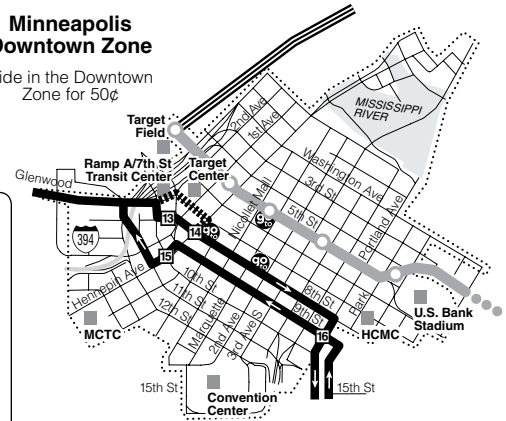

9 Retail Locations

Buy a Go-To Card or add value to an existing card at these locations.

Downtown Minneapolis

- Metro Transit Service Center, 719 Marquette Ave
- Move Minneapolis, 505 Nicollet Mall
- Unbank, 727 Hennepin Ave

Minneapolis - South

- Cub Foods, 2850 26th Ave S
- Seward Co-op, 2823 Franklin Ave E

Minneapolis Downtown Zone

Ride in the Downtown Zone for 50¢

- 3** **Timepoint**
Find the timepoint nearest your stop, and use that column of the schedule. Your stop may be between timepoints.
- Regular Route**
Bus will pick up or drop off customers at any bus stop along this route.
- METRO Line(s)**
METRO trains and buses will pick up or drop off customers at any station along this line.
- Northstar Line**
Transfers from Northstar to light rail are free. Transfers from light rail to Northstar require an additional fare.
- Limited Service**
Only certain trips take this route.
- 49S** **Route Ending Point**
Trips with the indicated number/letter end at this point. Number/letter is found in schedules and on bus destination signs.
- B** **Route Letter**
Indicates which trips travel on this section of the route. Letter is found in schedules and on bus destination signs.
- 324 11** **Connecting Routes to transfer to/from**
See those route schedules for details.
- Bike Locker**
These sites have weatherproof bike storage for rent.
- Park & Ride Lot**
Park free at these lots while you commute.
- Go-To Card Retail Location**
Buy a Go-To Card or add value to an existing card at these locations.
- Transfer Point**
Several routes serve this stop.
- Rail Station**
Customers get on and off trains here. Buses connect with trains at stations.