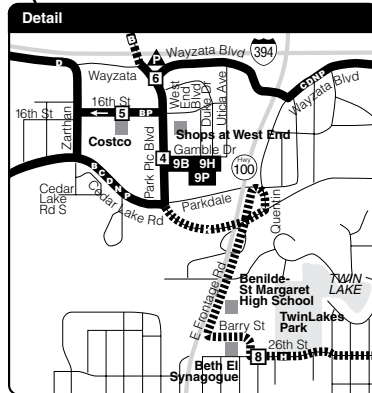

9 Retail Locations

Buy a Go-To Card or add value to an existing card at these locations.

Downtown Minneapolis

- Metro Transit Service Center, 719 Marquette Ave
- Move Minneapolis, 505 Nicollet Mall
- Unbank, 727 Hennepin Ave

Minneapolis - South

- Cub Foods, 2850 26th Ave S
- Seward Co-op, 2823 Franklin Ave E

Minneapolis Downtown Zone

Ride in the Downtown Zone for 50¢

- 3** **Timepoint**
Find the timepoint nearest your stop, and use that column of the schedule. Your stop may be between timepoints.
- Regular Route**
Bus will pick up or drop off customers at any bus stop along this route.
- METRO Line(s)**
METRO trains and buses will pick up or drop off customers at any station along this line.
- Northstar Line**
Transfers from Northstar to light rail are free. Transfers from light rail to Northstar require an additional fare.
- Limited Service**
Only certain trips take this route.
- 49S** **Route Ending Point**
Trips with the indicated number/letter end at this point. Number/letter is found in schedules and on bus destination signs.
- B** **Route Letter**
Indicates which trips travel on this section of the route. Letter is found in schedules and on bus destination signs.
- 324 11** **Connecting Routes to transfer to/from**
See those route schedules for details.
- Bike Locker**
These sites have weatherproof bike storage for rent.
- Park & Ride Lot**
Park free at these lots while you commute.
- Go-To Card Retail Location**
Buy a Go-To Card or add value to an existing card at these locations.
- Transfer Point**
Several routes serve this stop.
- Rail Station**
Customers get on and off trains here. Buses connect with trains at stations.