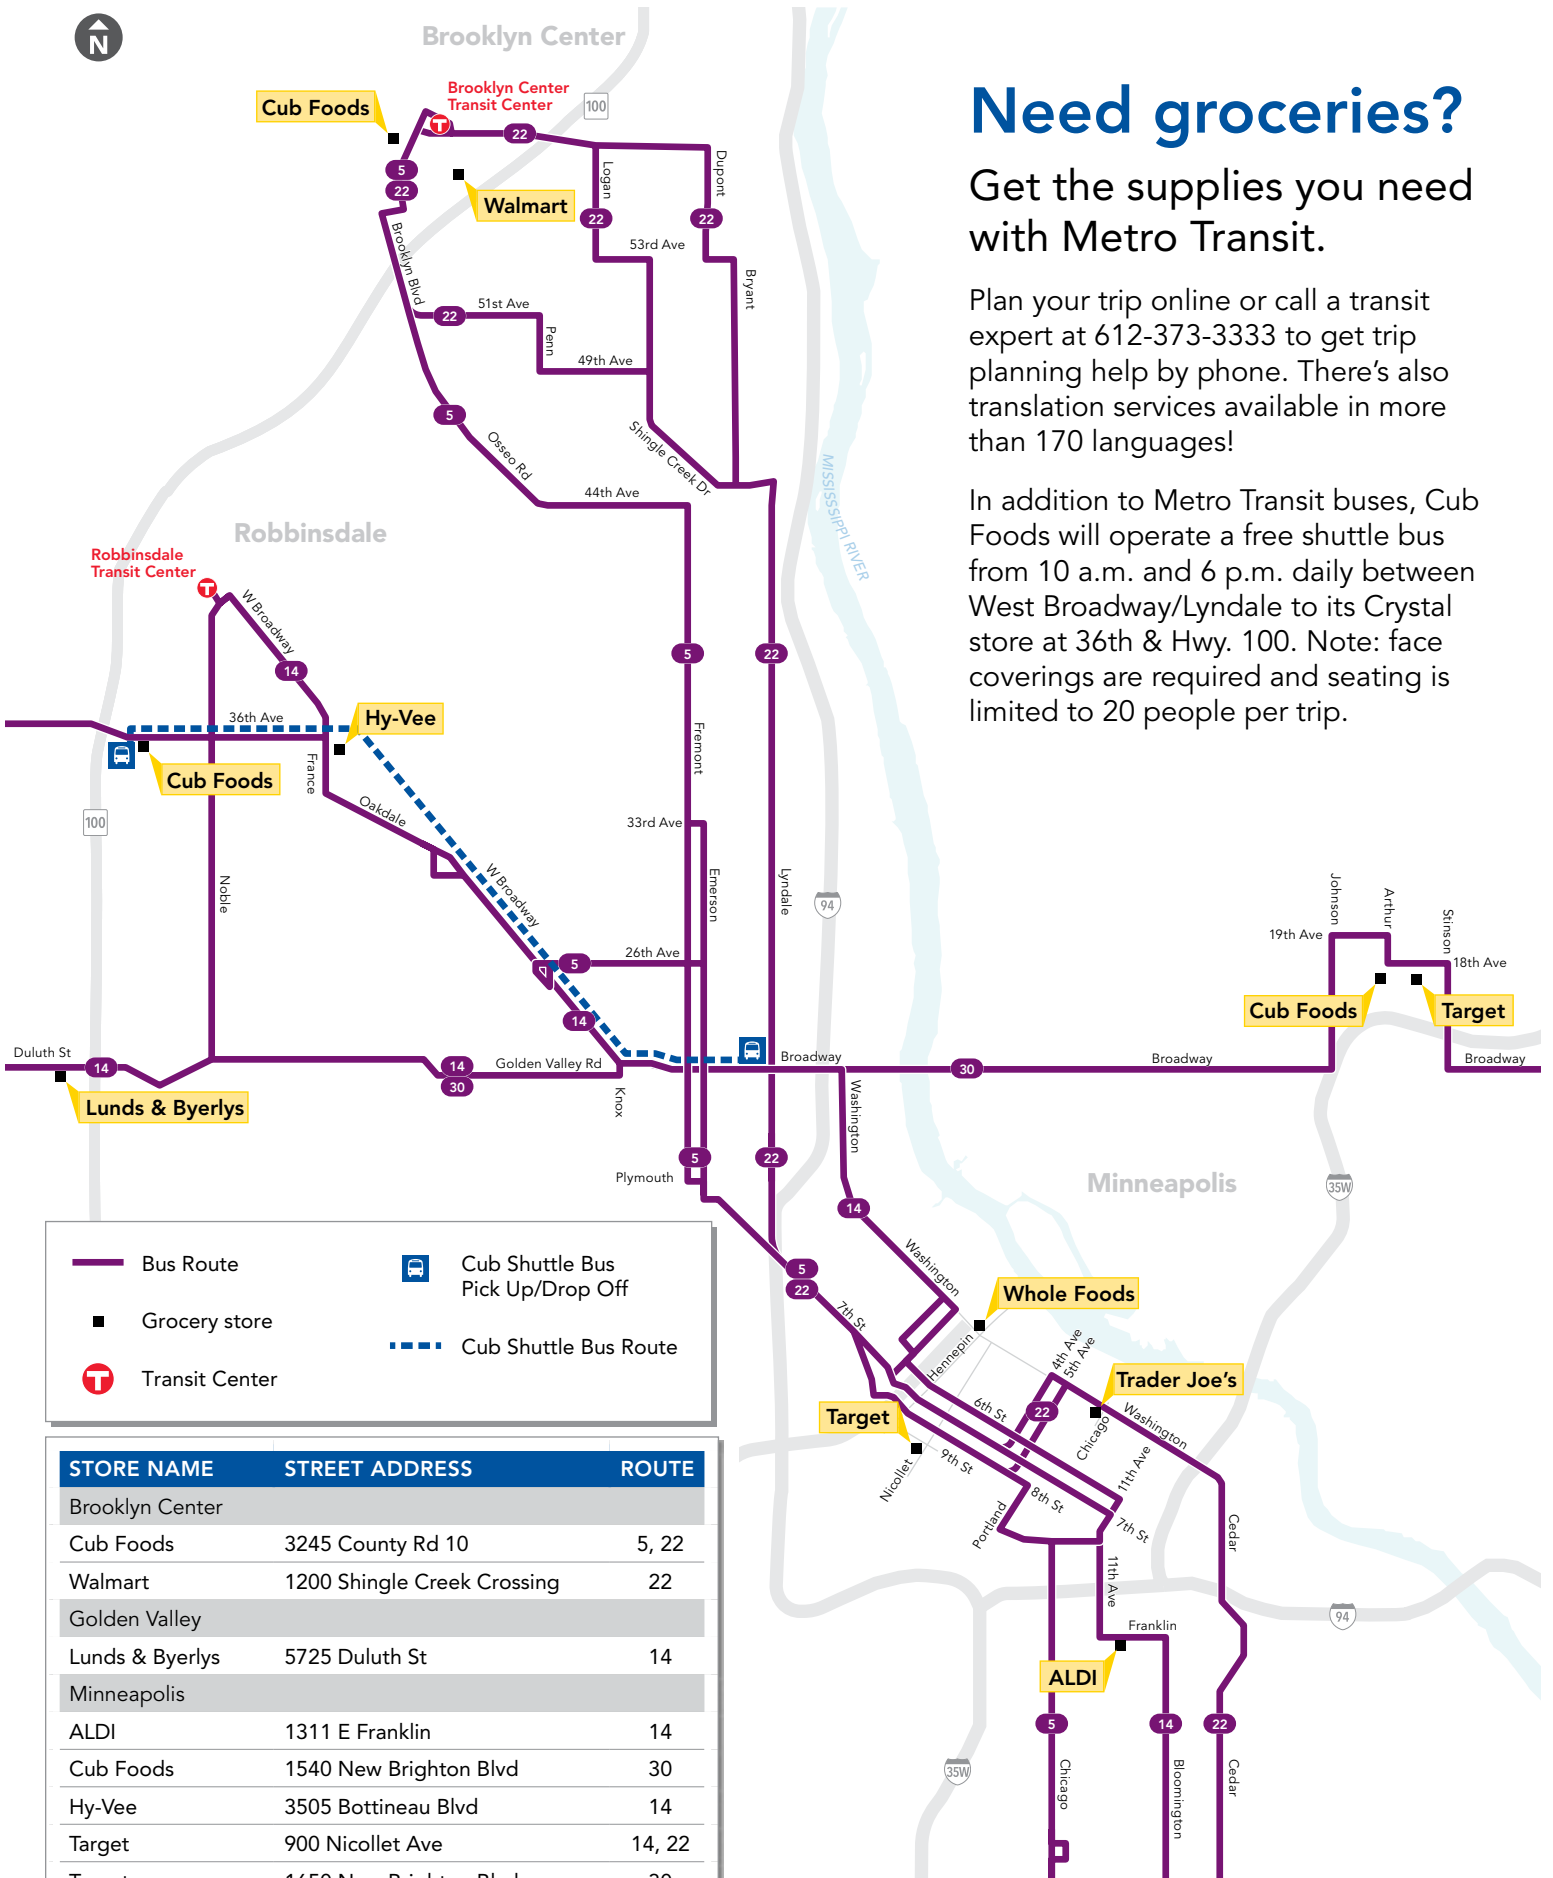

Brooklyn Center

Need groceries?

Get the supplies you need with Metro Transit.

Plan your trip online or call a transit expert at 612-373-3333 to get trip planning help by phone. There's also translation services available in more than 170 languages!

In addition to Metro Transit buses, Cub Foods will operate a free shuttle bus from 10 a.m. and 6 p.m. daily between West Broadway/Lyndale to its Crystal store at 36th & Hwy. 100. Note: face coverings are required and seating is limited to 20 people per trip.

- Bus Route
- Grocery store
- Transit Center
- Cub Shuttle Bus Pick Up/Drop Off
- Cub Shuttle Bus Route

STORE NAME	STREET ADDRESS	ROUTE
Brooklyn Center		
Cub Foods	3245 County Rd 10	5, 22
Walmart	1200 Shingle Creek Crossing	22
Golden Valley		
Lunds & Byerlys	5725 Duluth St	14
Minneapolis		
ALDI	1311 E Franklin	14
Cub Foods	1540 New Brighton Blvd	30
Hy-Vee	3505 Bottineau Blvd	14
Target	900 Nicollet Ave	14, 22
Target	1650 New Brighton Blvd	30
Trader Joe's	721 Washington Ave S	14, 22
Whole Foods	222 Hennepin Ave	14