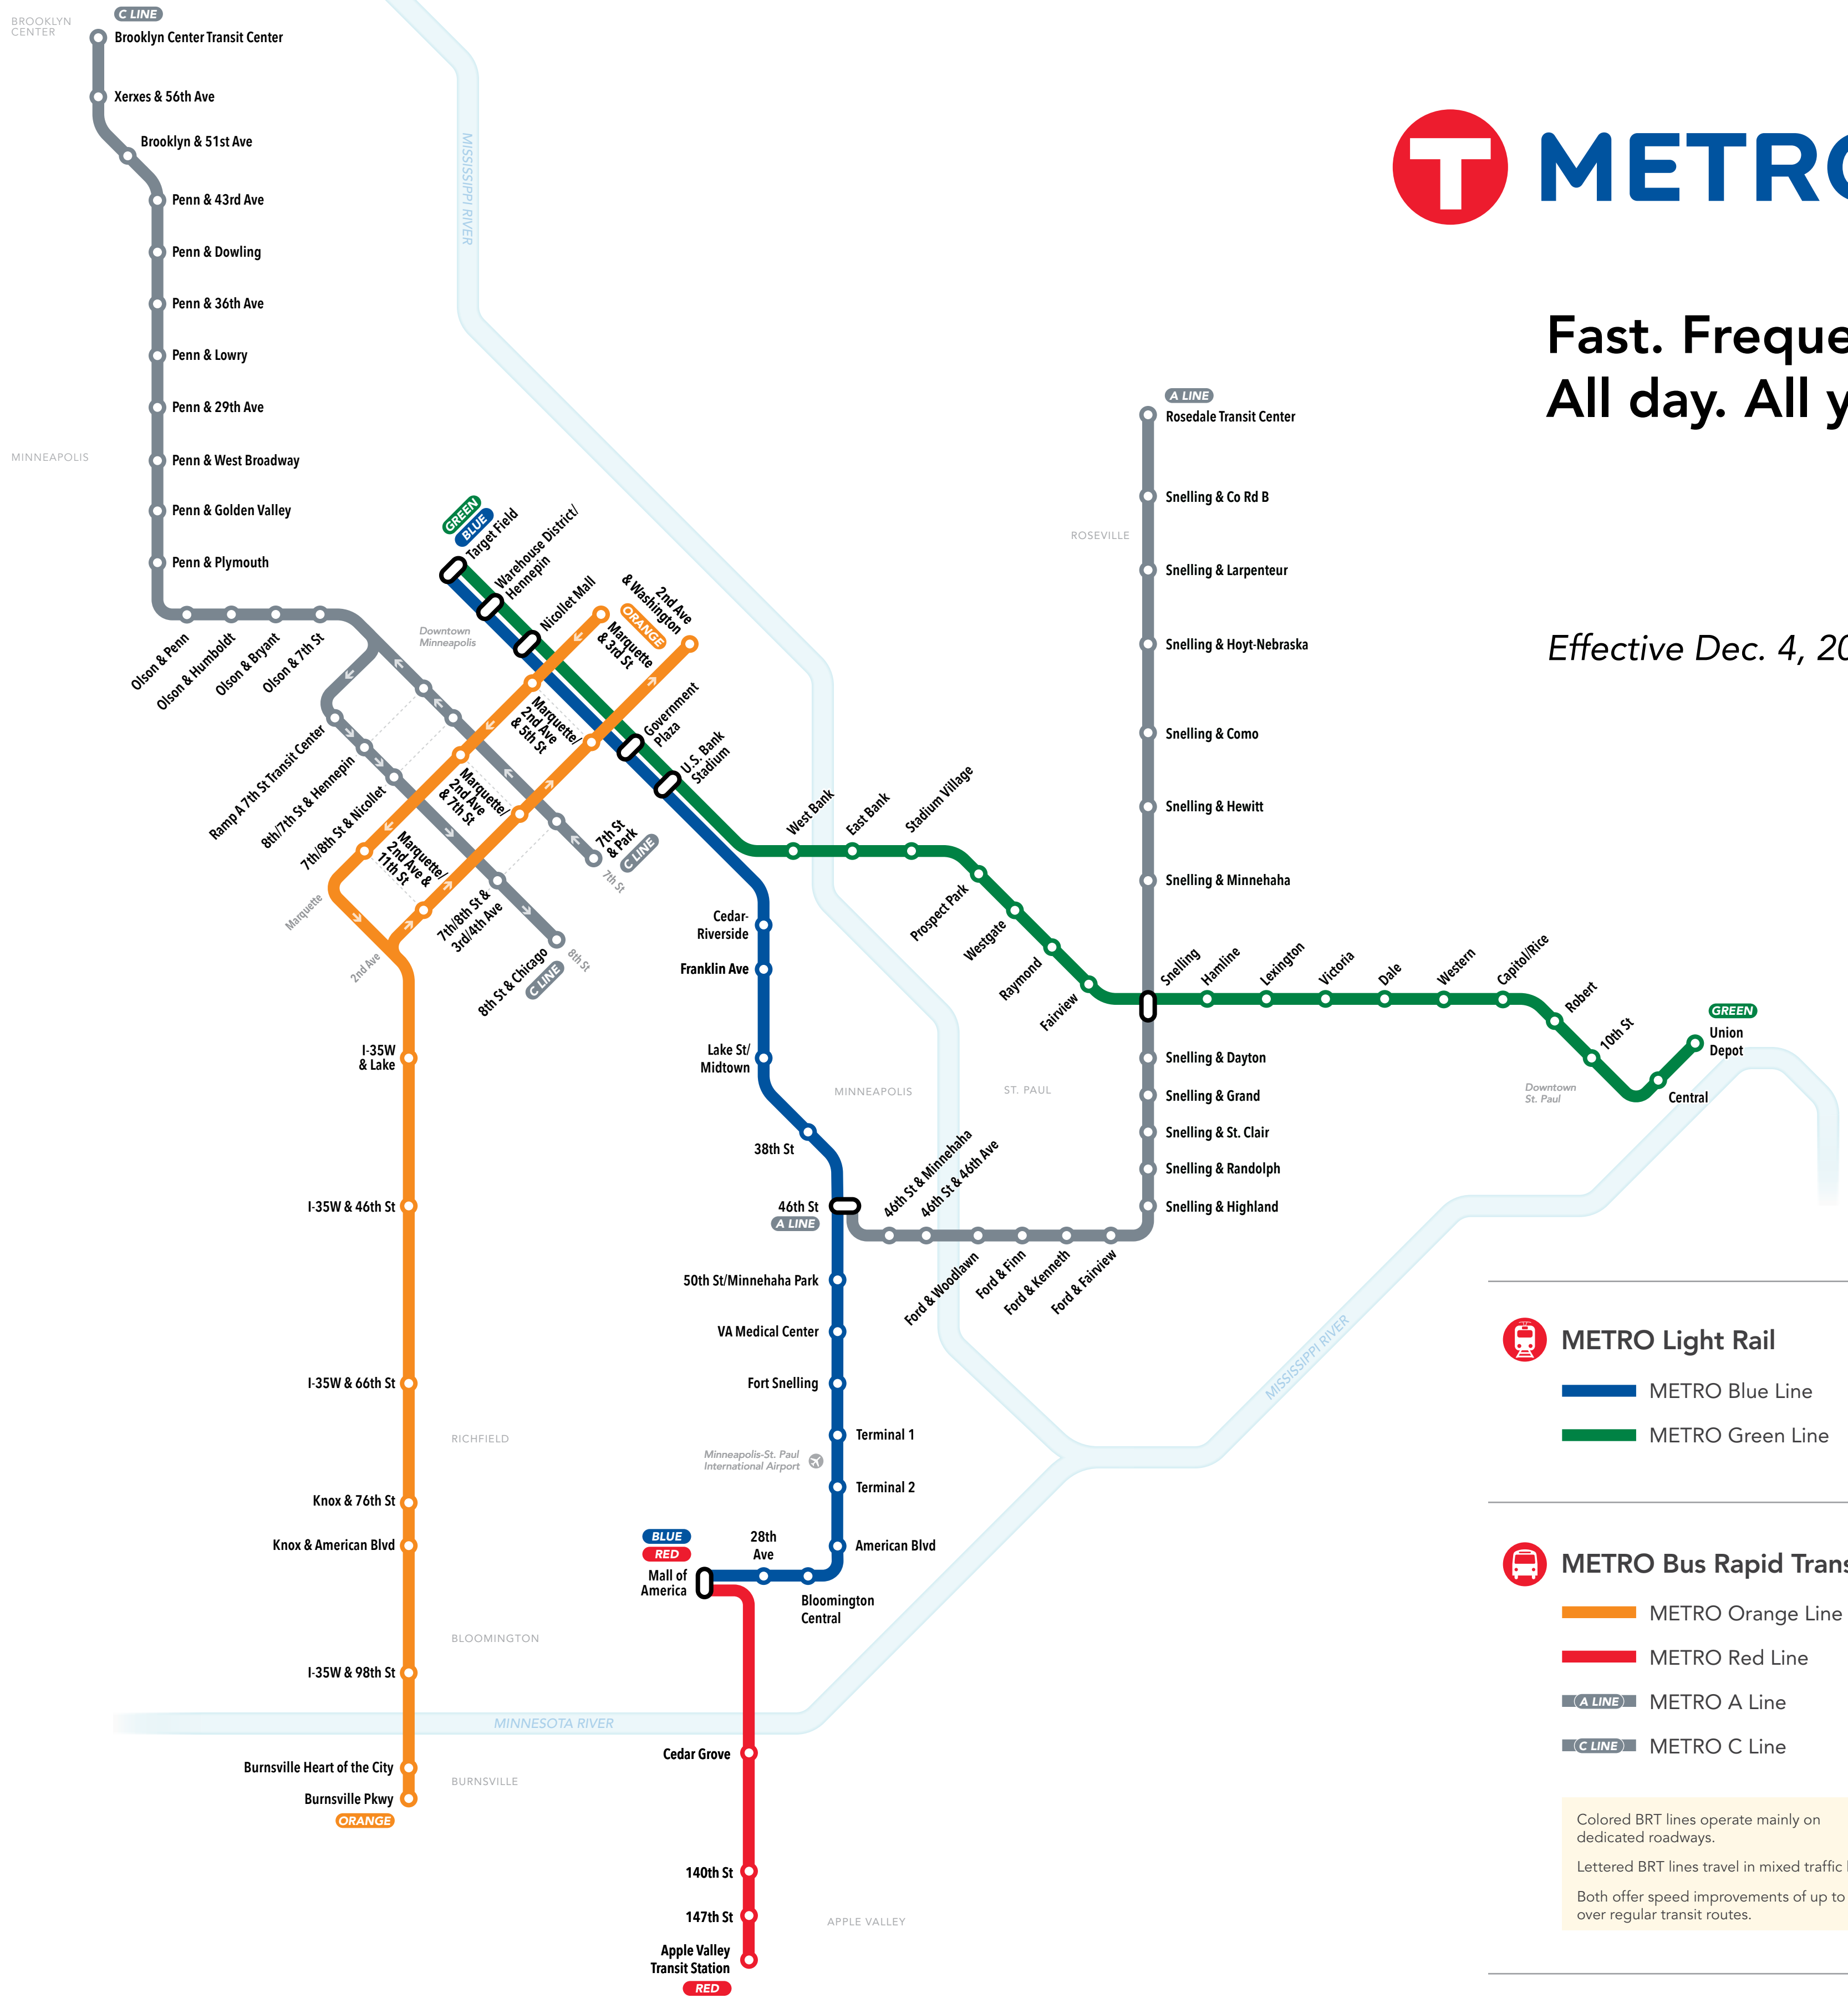

Fast. Frequent.
All day. All yours.

Effective Dec. 4, 2021

-  **METRO Light Rail**
 -  METRO Blue Line
 -  METRO Green Line
-  **METRO Bus Rapid Transit**
 -  METRO Orange Line
 -  METRO Red Line
 -  METRO A Line
 -  METRO C Line

Colored BRT lines operate mainly on dedicated roadways.
 Lettered BRT lines travel in mixed traffic lanes.
 Both offer speed improvements of up to 25% over regular transit routes.

  Station  Transfer Station