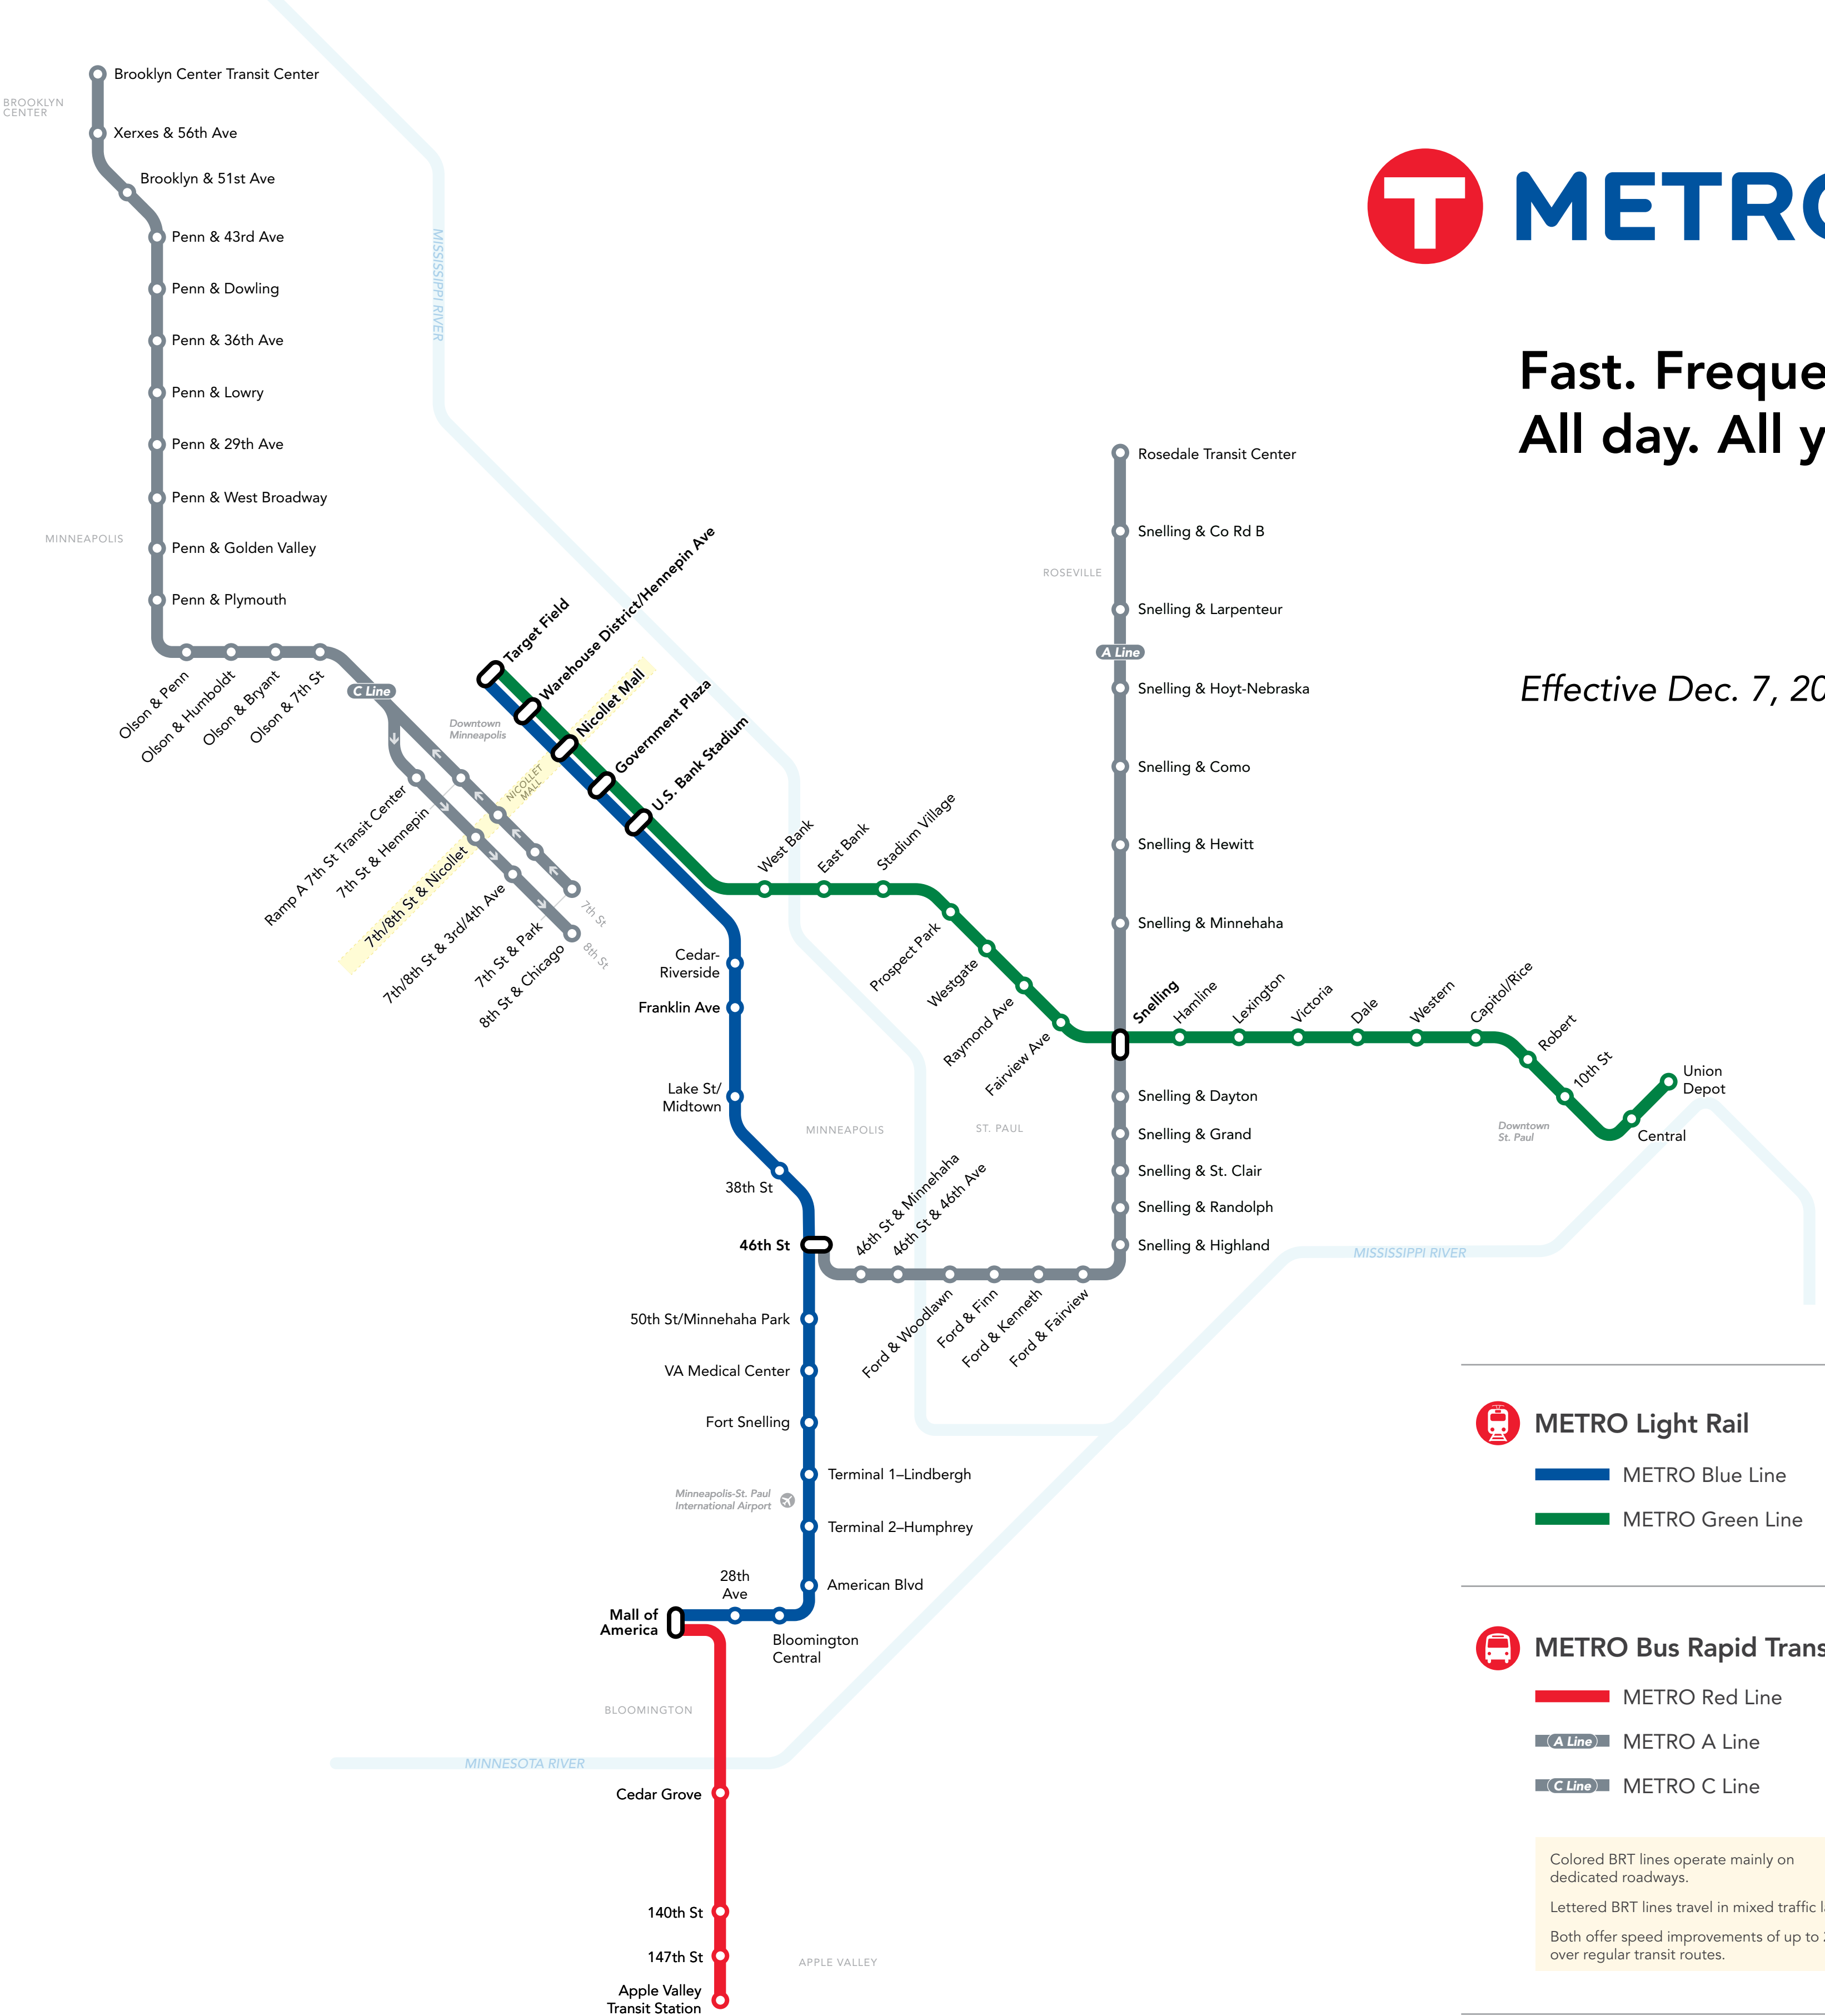

Fast. Frequent.  
All day. All yours.

Effective Dec. 7, 2019

- METRO Light Rail
  - METRO Blue Line
  - METRO Green Line
- METRO Bus Rapid Transit
  - METRO Red Line
  - METRO A Line
  - METRO C Line

Colored BRT lines operate mainly on dedicated roadways.  
Lettered BRT lines travel in mixed traffic lanes.  
Both offer speed improvements of up to 25% over regular transit routes.

Station      Transfer Station