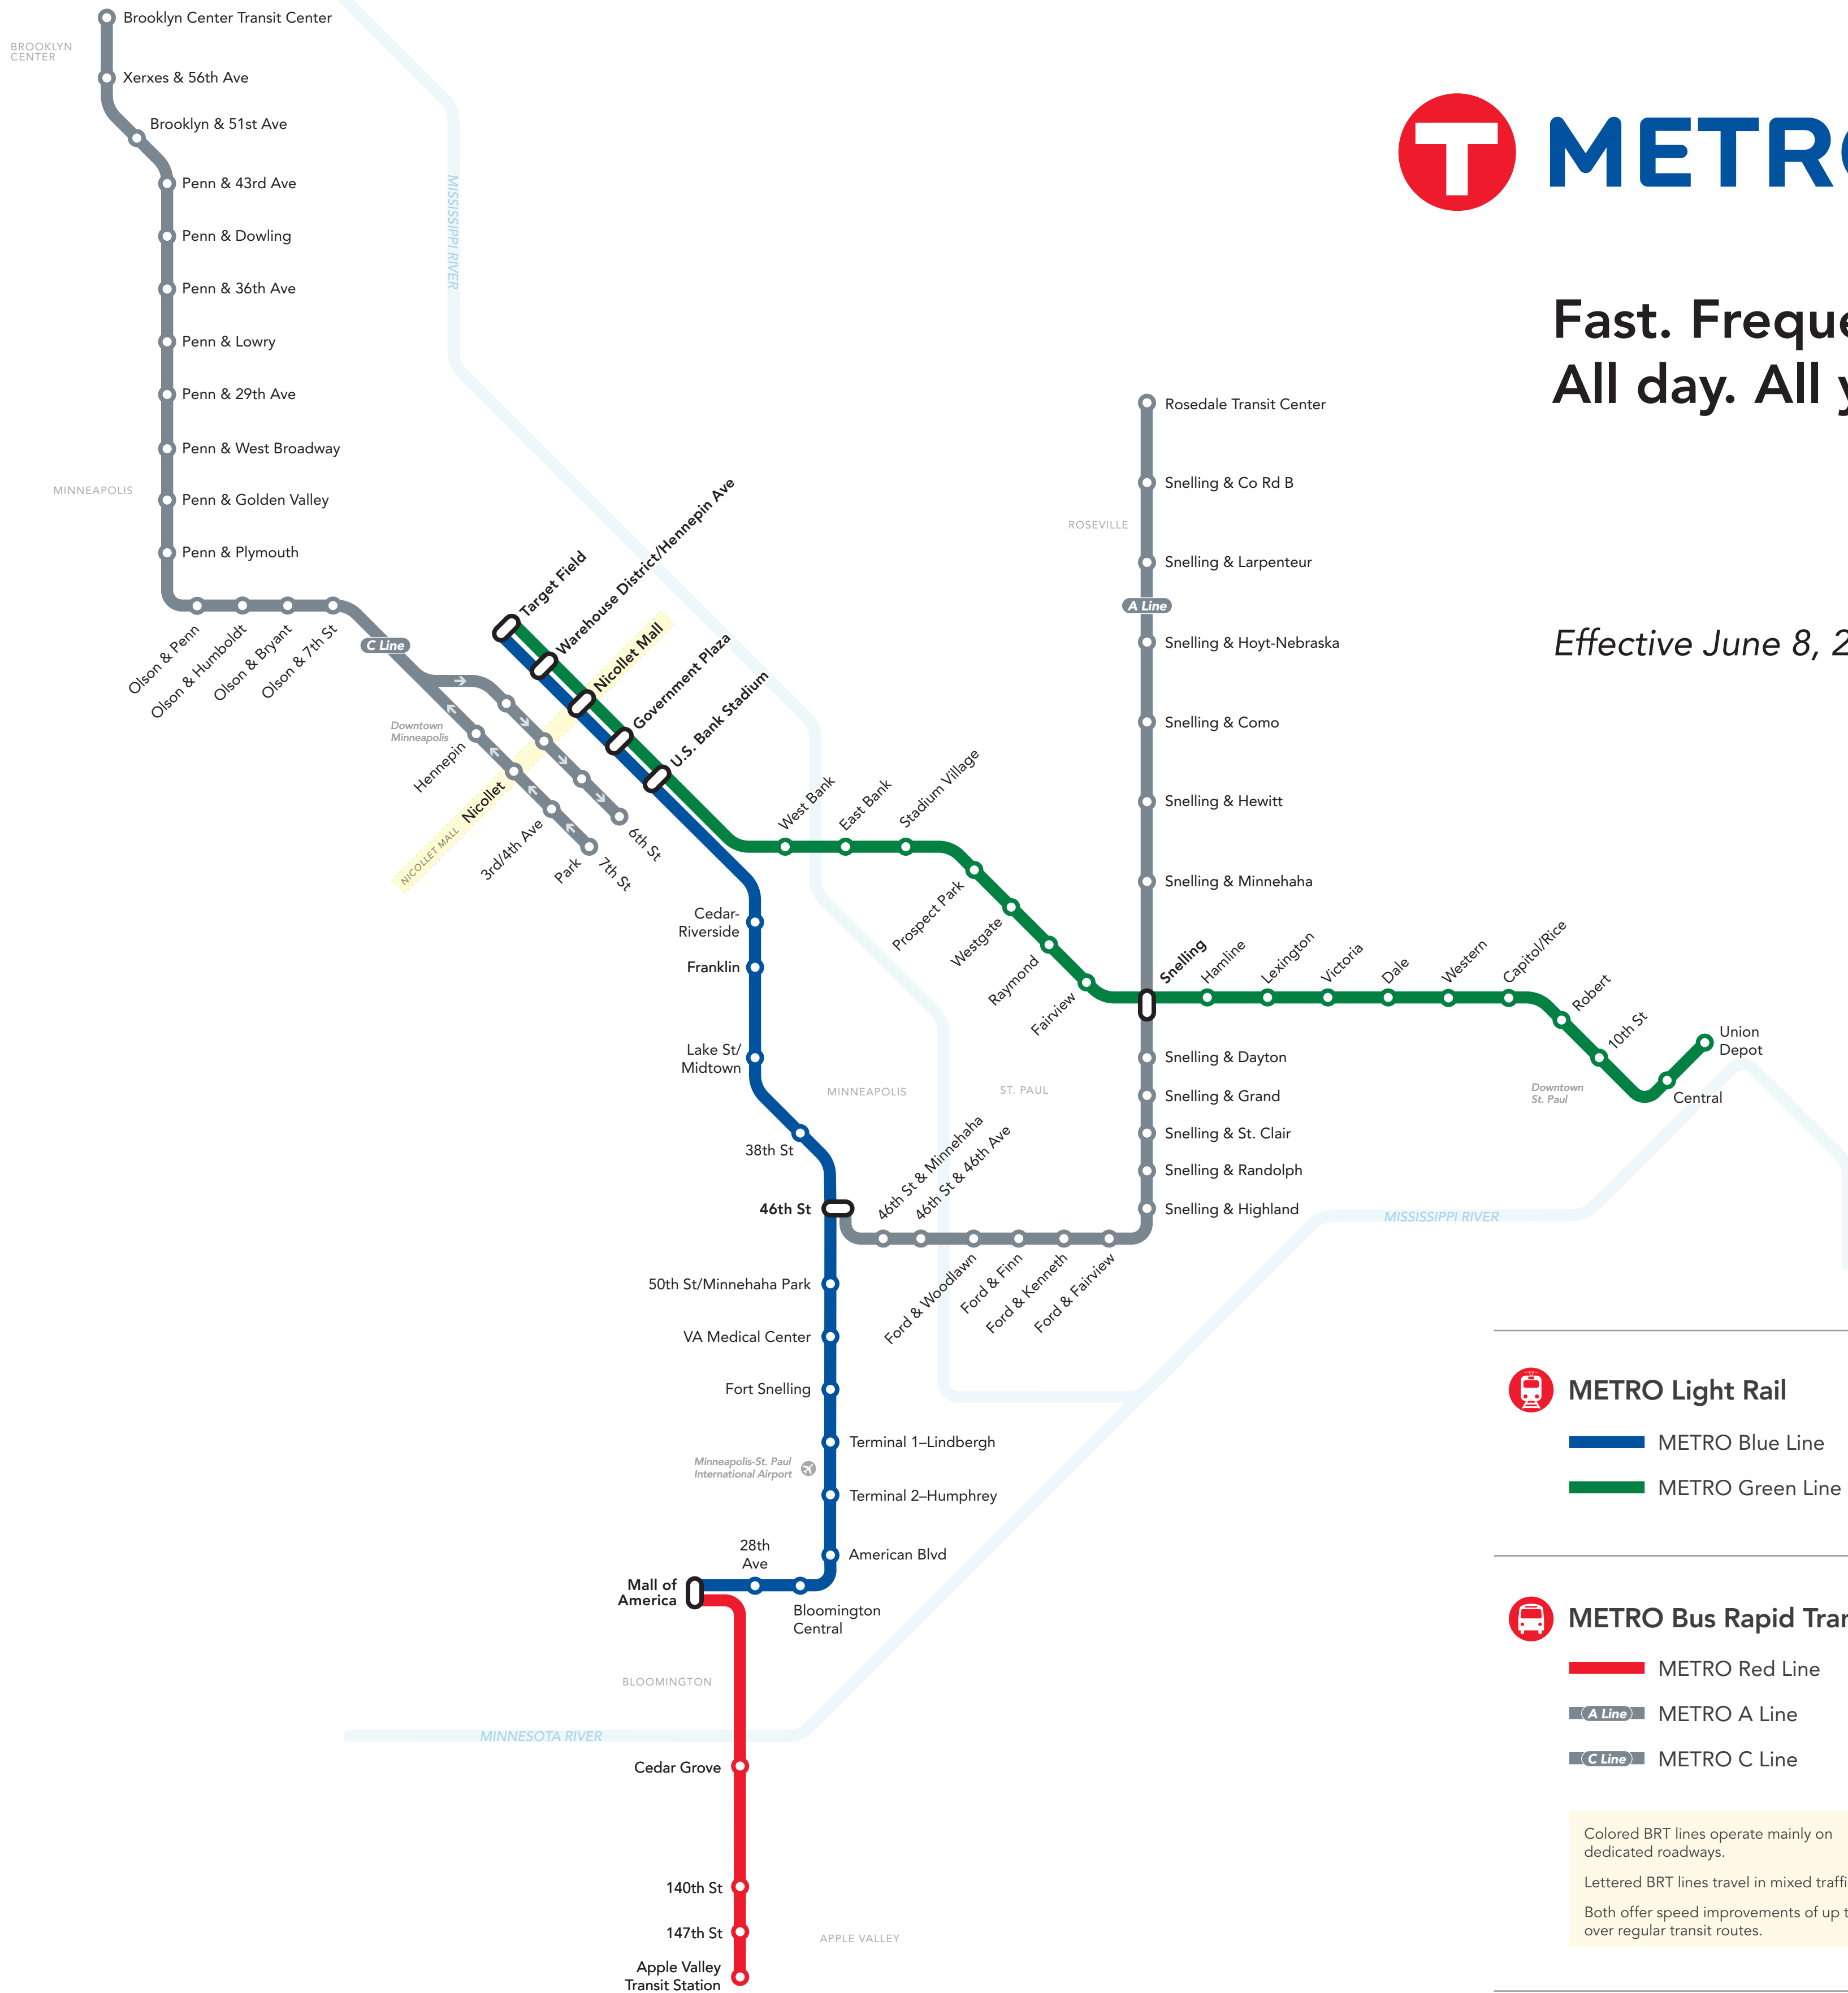

Fast. Frequent.
All day. All yours.

Effective June 8, 2019

METRO Light Rail

- METRO Blue Line
- METRO Green Line

METRO Bus Rapid Transit

- METRO Red Line
- METRO A Line
- METRO C Line

Colored BRT lines operate mainly on dedicated roadways.
Lettered BRT lines travel in mixed traffic lanes.
Both offer speed improvements of up to 25% over regular transit routes.

Station Transfer Station