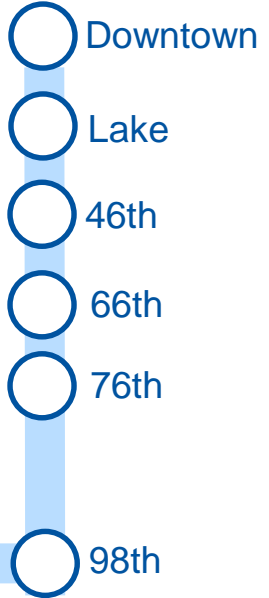

# Complementary transit routes on I-35W

535

(Replaced by Orange Line)

Orange Line

467

460

465