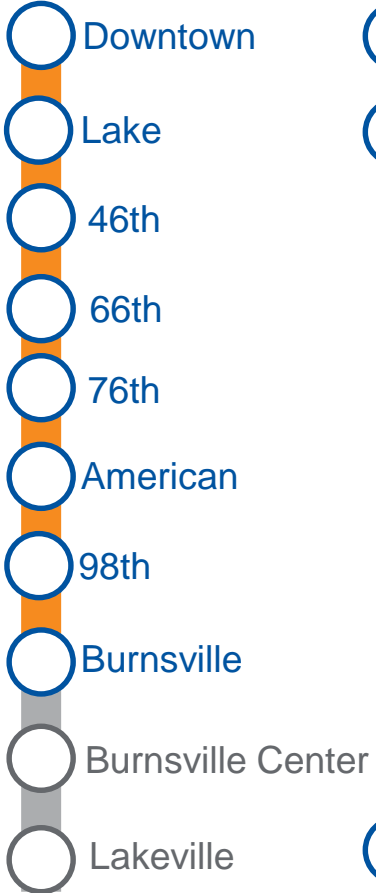

# Complementary transit routes on I-35W

535

(Replaced by Orange Line)

Orange Line

467

460

465