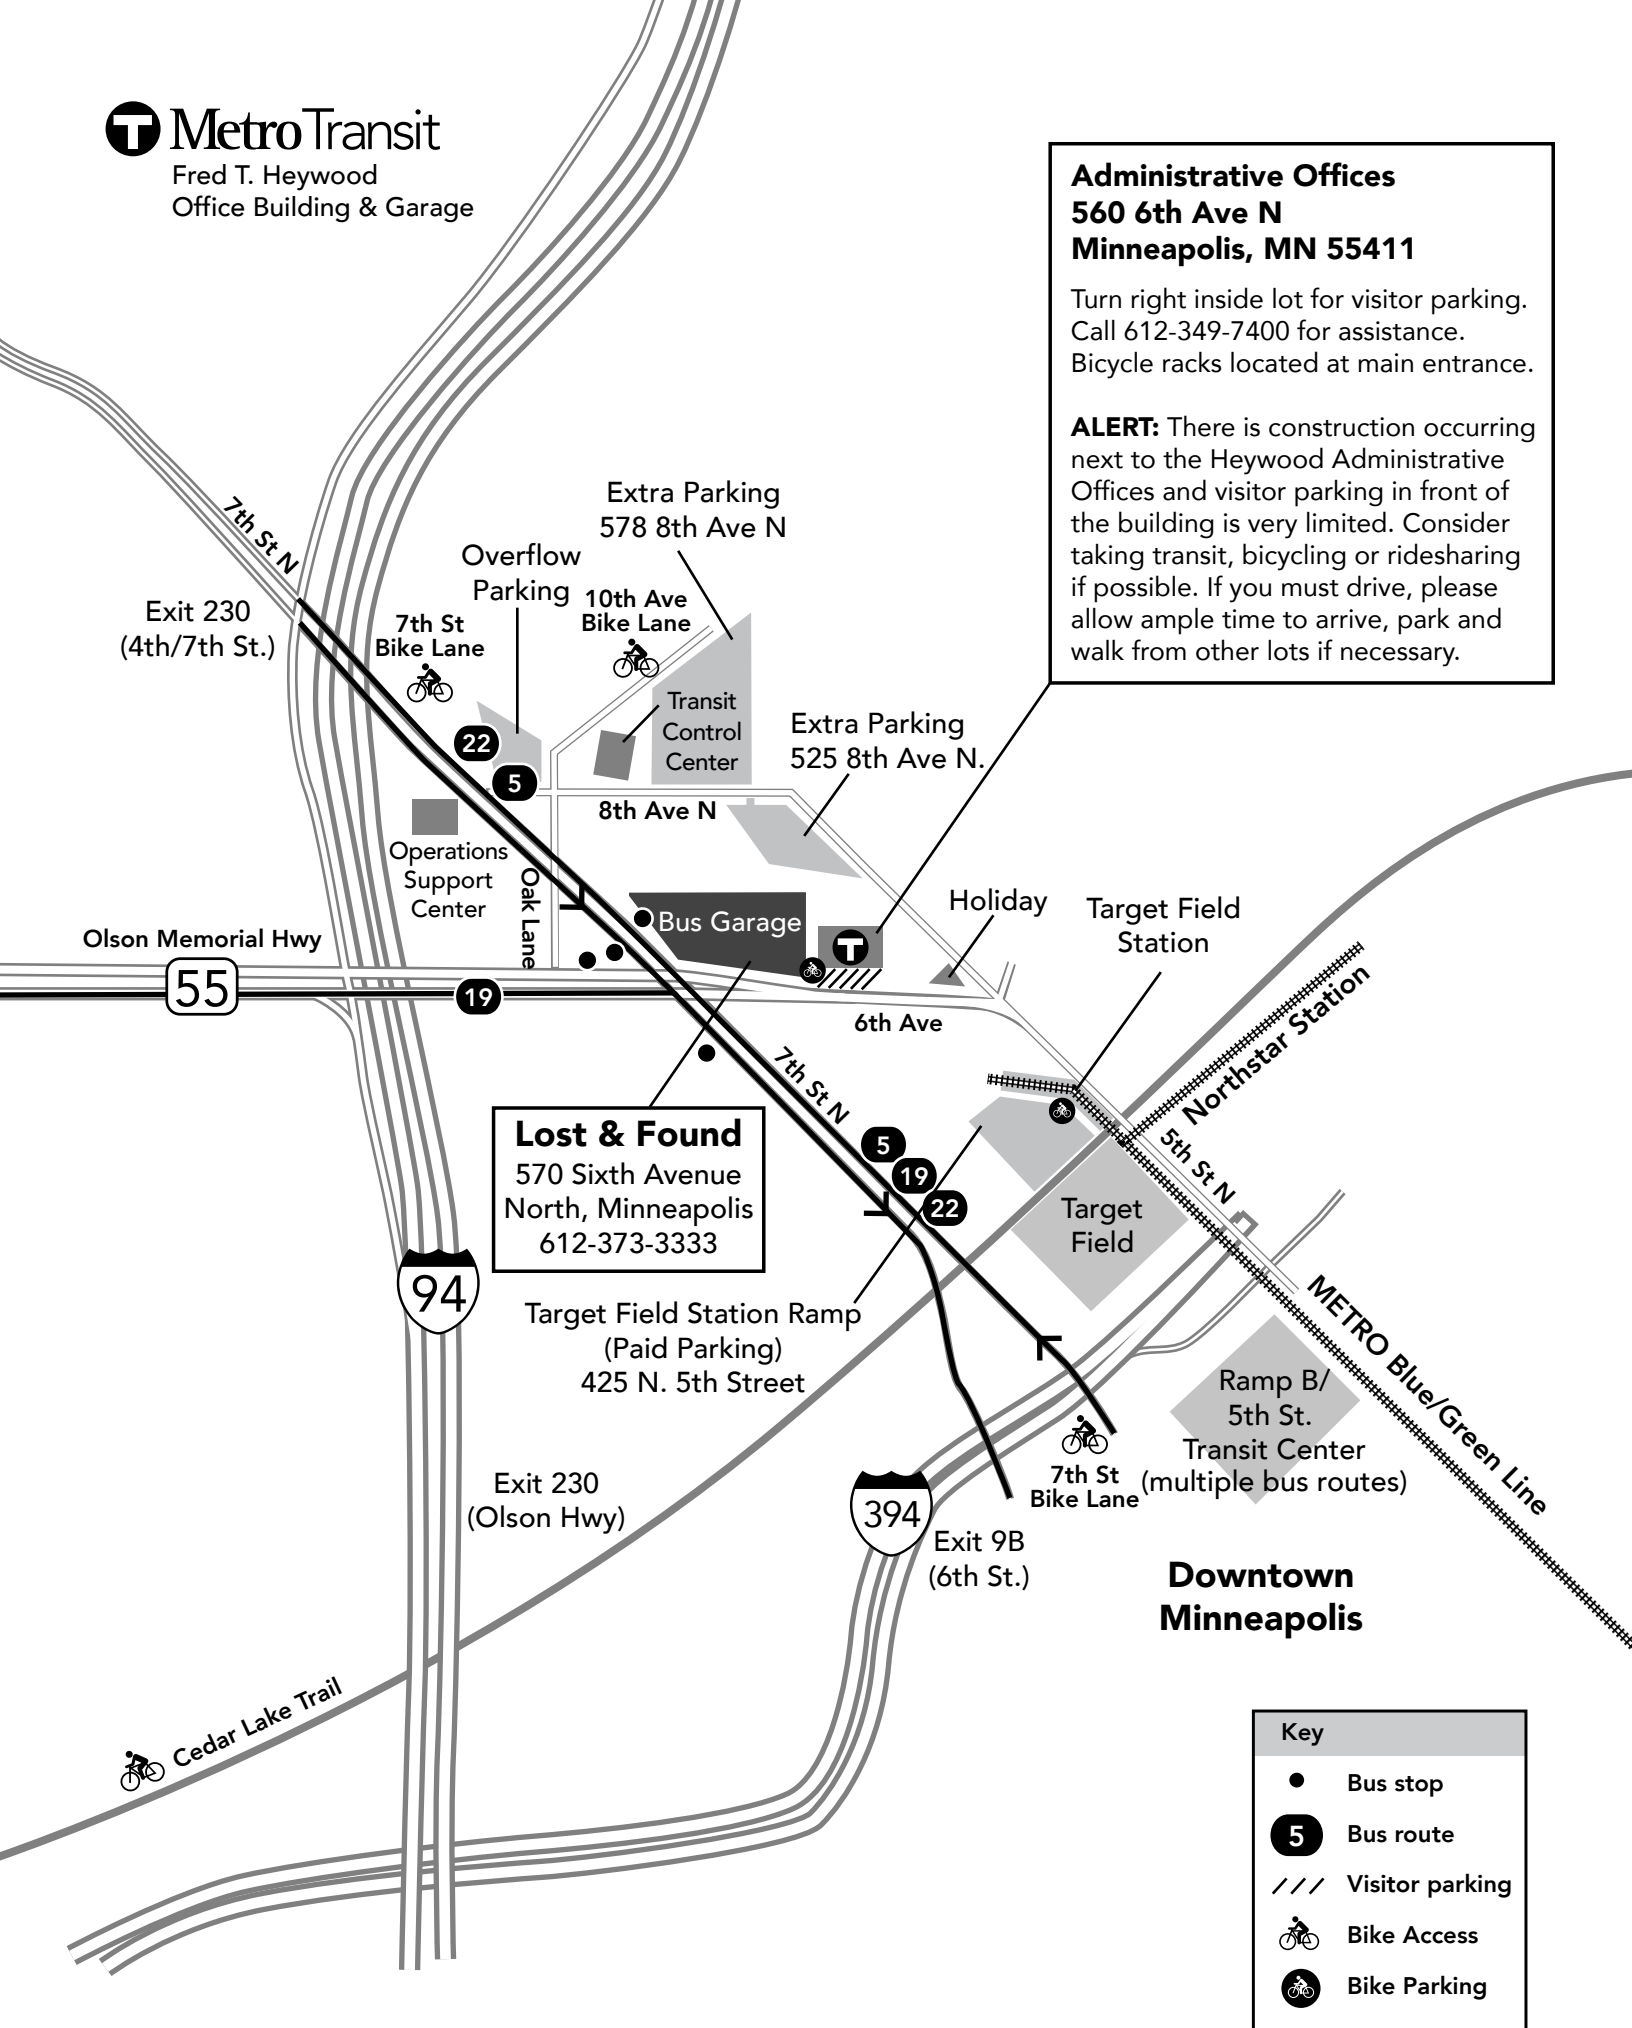

**Administrative Offices**  
**560 6th Ave N**  
**Minneapolis, MN 55411**

Turn right inside lot for visitor parking.  
 Call 612-349-7400 for assistance.  
 Bicycle racks located at main entrance.

**ALERT:** There is construction occurring next to the Heywood Administrative Offices and visitor parking in front of the building is very limited. Consider taking transit, bicycling or ridesharing if possible. If you must drive, please allow ample time to arrive, park and walk from other lots if necessary.

**Lost & Found**  
 570 Sixth Avenue  
 North, Minneapolis  
 612-373-3333

Key	
●	Bus stop
5	Bus route
///	Visitor parking
🚲	Bike Access
🚲	Bike Parking