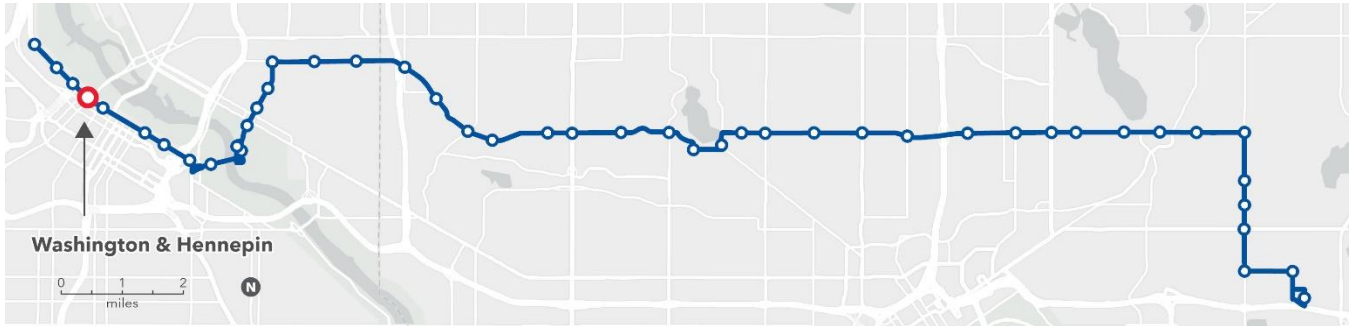

Legend

- Platform
- Bus shelter
- Sidewalk
- Bikeway
- Existing bus stop

0' 40'
Scale in Feet

Washington & Hennepin

[Click here to take our survey by May 4, 2026.](#) Select each station you want to comment on when responding to the first question of the survey.

Station concept

The eastbound platform is nearside of the intersection. The westbound platform is farside of the intersection. Both platforms are at the same location as existing Route 3 bus stops.

Station spacing

Distance from previous station: 0.25 miles from Washington & 3rd Avenue N

Distance to next station: 0.2 miles to Washington & Marquette-2nd Avenue S

Transit connections

METRO E Line, Routes 4, 7, 14, 61, and 698

Destinations

Whole Foods Market grocery store and various destinations in the Downtown commercial district