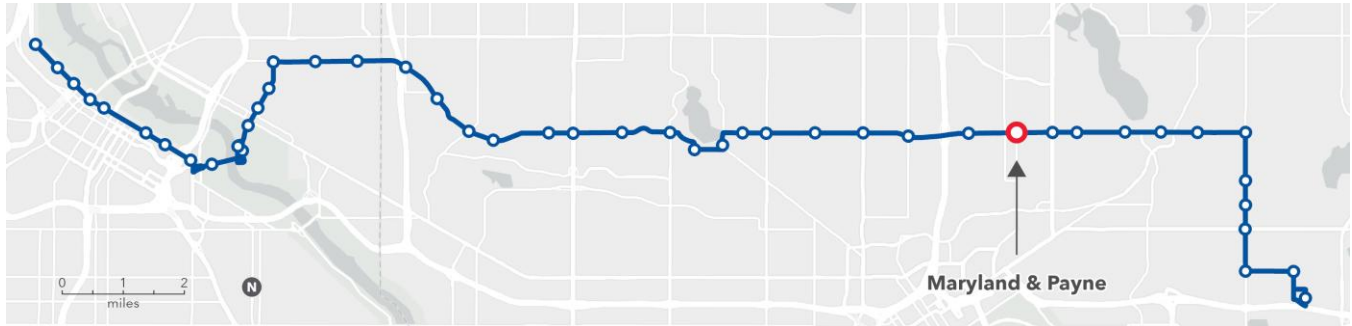

Westbound platform

Eastbound platform

Maryland Ave E

Payne Ave N

Saint Paul Public Library
Arlington Hills

Legend

- Platform
- Bus shelter
- Sidewalk
- Green space

0' 30'

Scale in Feet

Maryland & Payne

[Click here to take our survey by May 4, 2026.](#) Select each station you want to comment on when responding to the first question of the survey.

Station concept

The eastbound platform is nearside of the intersection. The westbound platform is farside of the intersection.

Station spacing

Distance from previous station: 0.5 miles from Maryland & Arkwright

Distance to next station: 0.4 miles to Maryland & Arcade

Transit connections

Route 64

Destinations

Payne Avenue commercial corridor, Saint Paul Public Library – Arlington Hills, Saint Paul Family Medical Center, May Asian Market, and several other businesses