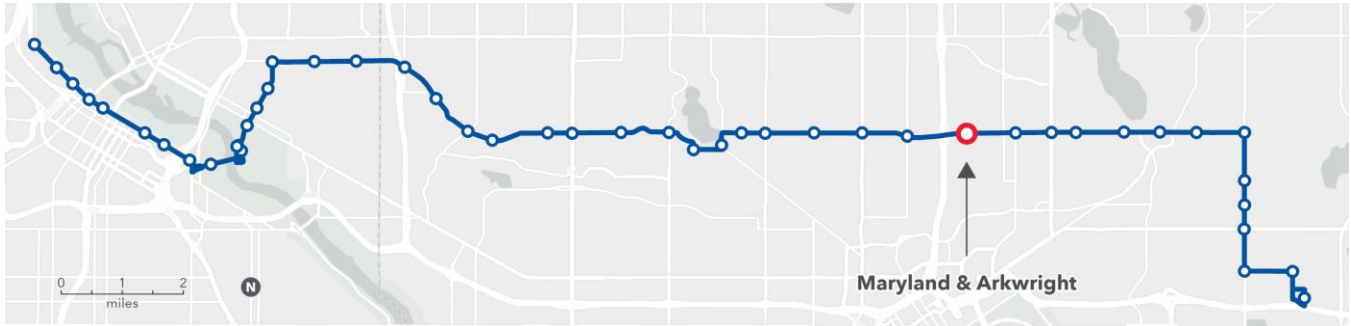

Maryland Ave E

Westbound platform

Eastbound platform

Legend

- Platform
- Bus shelter
- Sidewalk
- Green space

0' 30'

Scale in Feet

Maryland & Arkwright

[Click here to take our survey by May 4, 2026.](#) Select each station you want to comment on when responding to the first question of the survey.

Station concept

The eastbound and westbound platforms are both farside of the intersection.

Station spacing

Distance from previous station: 0.6 miles from Maryland & Jackson

Distance to next station: 0.5 miles to Maryland & Payne

Transit connections

Route 71, planned Route 64

Destinations

Several businesses including a convenience store, staffing agency, day care center, and multiple affordable housing buildings