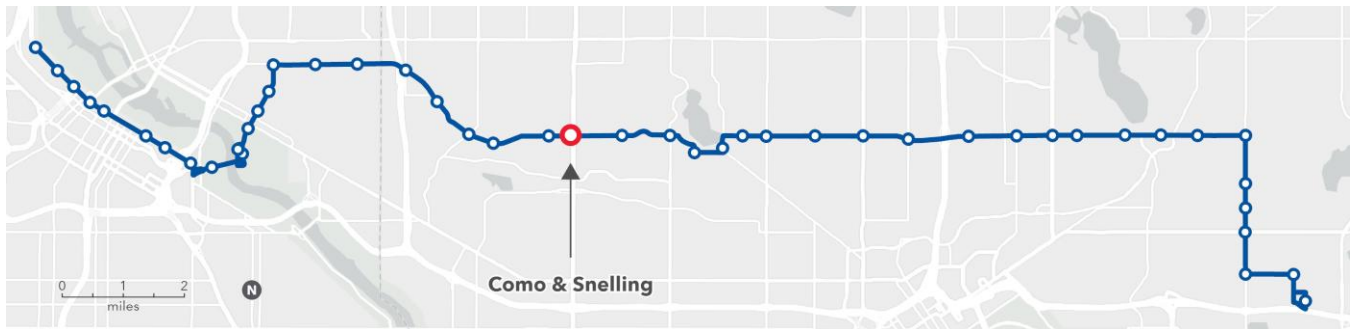

Legend

- Platform
- Bus shelter
- Sidewalk
- Bikeway
- Existing bus stop

0' 30'
Scale in Feet

N

Como Ave

Snelling Ave

Westbound platform

METRO A Line northbound platform

Eastbound platform

METRO A Line southbound platform

1562

1558

Como & Snelling

[Click here to take our survey by May 4, 2026.](#) Select each station you want to comment on when responding to the first question of the survey.

Station concept

The eastbound and westbound platforms are both nearside of the intersection.

Station spacing

Distance from previous station: 0.25 miles from Como & Fairgrounds

Distance to next station: 0.5 miles to Como & Hamline

Transit connections

METRO A Line, future Route 66

Destinations

Minnesota State Fairgrounds, Hmong College Prep Academy, Salvation Army – Booth Brown House, and several businesses