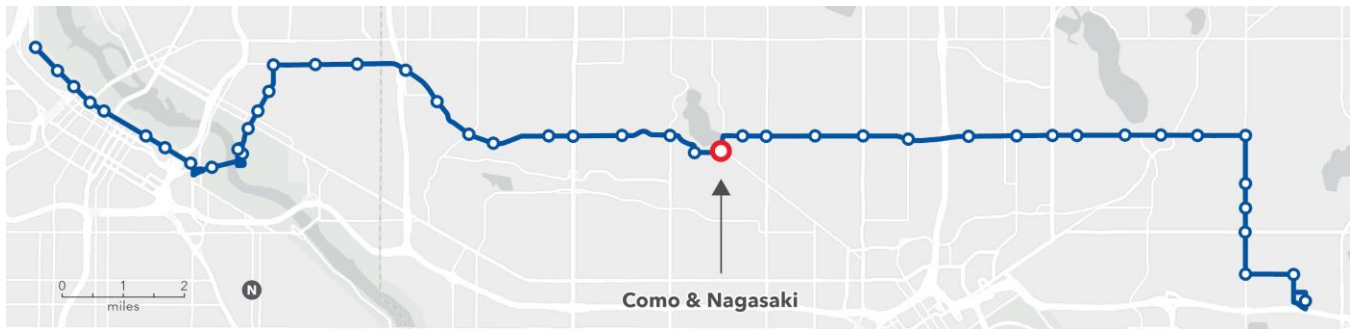

Como Regional Park

E Como Blvd

951

Nagasaki Rd

Eastbound platform

Como Regional Park

Westbound platform

901

Como Ave

Como Ave

Legend

- Platform
- Bus shelter
- Sidewalk
- Green space
- Existing bus stop

0' 40'

Scale in Feet

N

Como & Nagasaki

[Click here to take our survey by May 4, 2026.](#) Select each station you want to comment on when responding to the first question of the survey.

Station concept

The eastbound platform is nearside of the intersection. The westbound platform is farside of the intersection.

Station spacing

Distance from previous station: 0.33 miles from Como & Chatsworth

Distance to next station: 0.33 miles to Maryland & Grotto

Transit connections

There are no other transit routes near this location