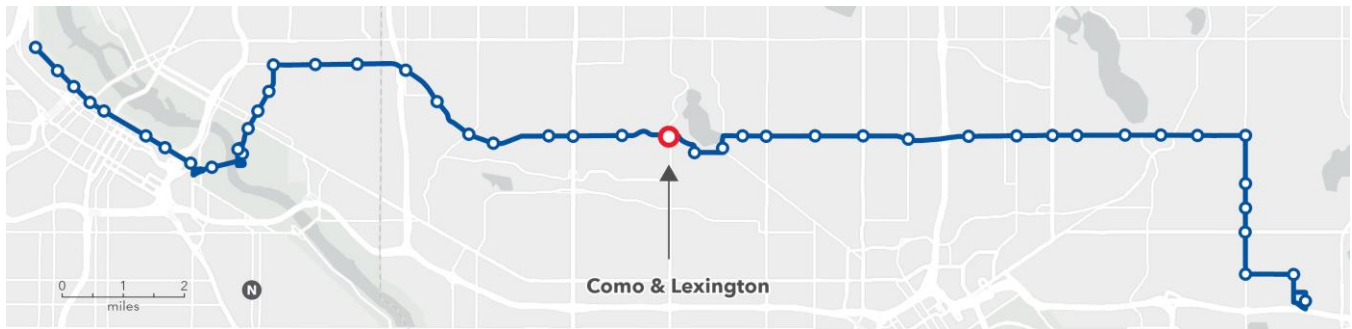

Como Regional Park

Como Regional Park

Westbound platform

Como Ave

Horton Ave

Eastbound platform

Como Regional Park

1200

1194

Legend

-  Platform
-  Bus shelter
-  Sidewalk
-  Green space

0' 30'

Scale in Feet

Como & Lexington

[Click here to take our survey by May 4, 2026.](#) Select each station you want to comment on when responding to the first question of the survey.

Station concept

The eastbound platform is nearside of the intersection. The westbound platform is farside of the intersection.

Station spacing

Distance from previous station: 0.5 miles from Como & Hamline

Distance to next station: 0.4 miles to Como & Chatsworth

Transit connections

Route 83

Destinations

Como Regional Park, Como Park Pool, Como Lake and Lakeside Pavilion, and Como Park Zoo & Conservatory