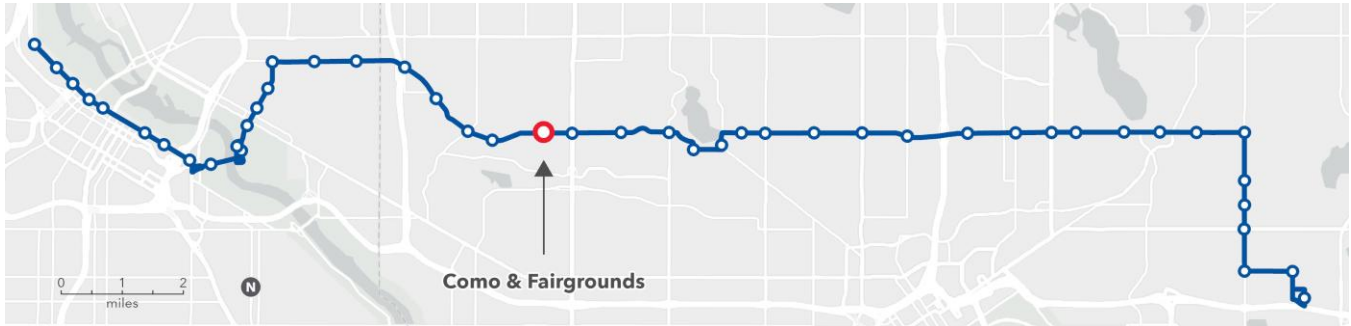

Lee & Rose Warner Coliseum

CHS Miracle of Birth Center

Dairy building

Glough St

Bike parking

Metro Transit is coordinating with the Minnesota State Fair and agency partners to identify H Line platform locations in this area.

Exercise ring

Aldine St

Como Ave

International Institute of Minnesota

Legend

Existing bus stop

0'

80'

Scale in Feet

Como & Fairgrounds

[Click here to take our survey by May 4, 2026.](#) Select each station you want to comment on when responding to the first question of the survey.

Station concept

Platform locations for this station are being considered on Como Avenue near the Aldine Street entrance to the Minnesota State Fairgrounds.

Station spacing

Distance from previous station: 0.6 miles from Como & Fifield

Distance to next station: 0.25 miles to Como & Snelling

Transit connections

There are no other transit routes near this location