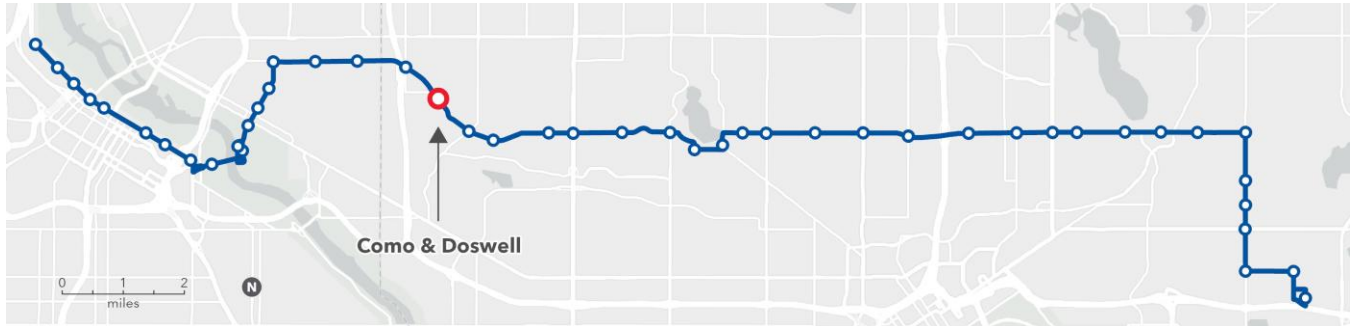

Legend

- Platform
- Bus shelter
- Sidewalk
- Existing bus stop

0' 30'
Scale in Feet

Como & Doswell

[Click here to take our survey by May 4, 2026.](#) Select each station you want to comment on when responding to the first question of the survey.

Station concept

The eastbound platform is nearside of the intersection at the same location as the existing Route 3 bus stop. The westbound platform is nearside of the intersection.

Station spacing

Distance from previous station: 0.5 miles from Como & Eustis

Distance to next station: 0.5 miles to Como & Cleveland-Raymond

Transit connections

There are no other transit routes near this location

Destinations

Saint Anthony Park commercial district and public library, Luther Seminary, Murray Middle School, and the University of Minnesota Twin Cities – Saint Paul campus