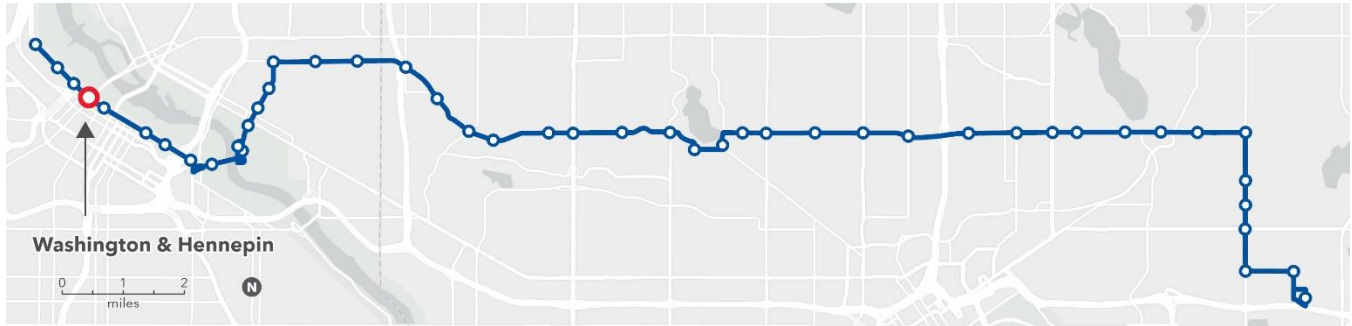

Legend

- Platform
- Bus shelter
- Sidewalk
- Bikeway
- Existing bus stop

0' 40'

Scale in Feet

Washington & Hennepin

Station concept

The eastbound platform is nearside of the intersection. The westbound platform is farside of the intersection. Both platforms are at the same location as existing Route 3 bus stops.

Station spacing

Distance from previous station: 0.25 miles from Washington & 3rd Avenue N

Distance to next station: 0.2 miles to Washington & Marquette-2nd Avenue S

Transit connections

METRO E Line, Routes 4, 7, 14, 61, and 698

Destinations

Whole Foods Market grocery store and various destinations in the Downtown commercial district