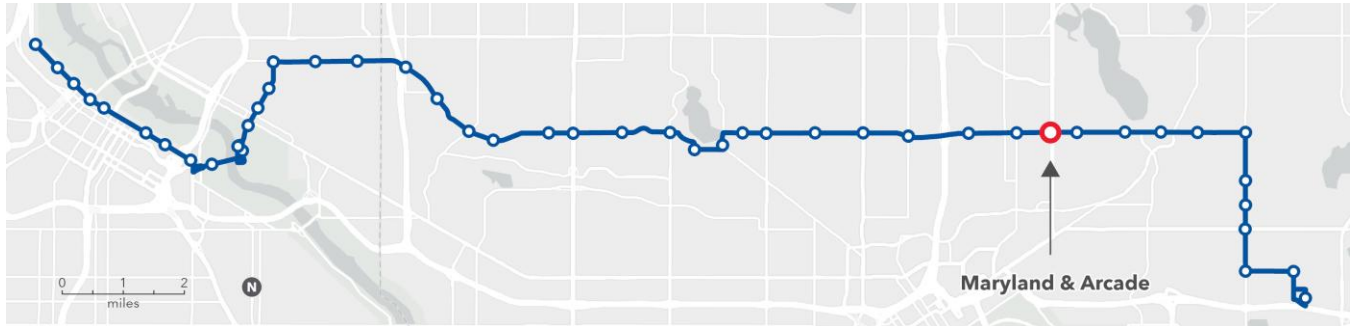

850

842

Legend

- Platform
- Bus shelter
- Sidewalk
- Green space
- Existing bus stop

0' 30'

Scale in Feet

N

Westbound platform

Eastbound platform

Maryland & Arcade

Station concept

The eastbound platform is farside of the intersection. The westbound platform is nearside of the intersection at the same location as the existing Route 64 bus stop.

Station spacing

Distance from previous station: 0.4 miles from Maryland & Payne

Distance to next station: 0.25 miles to Maryland & Forest

Transit connections

Routes 54 and 61

Destinations

Arcade Street commercial corridor, Walgreens pharmacy, medical clinic, multiple grocery stores, and other small businesses