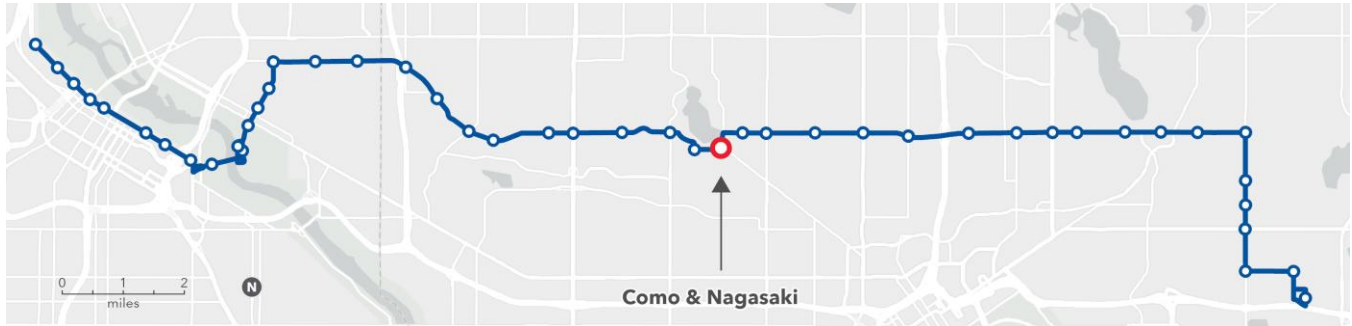

Como Regional Park

E Como Blvd

951

Nagasaki Rd

Eastbound platform

Como Regional Park

Westbound platform

901

Legend

-  Platform
-  Bus shelter
-  Sidewalk
-  Green space
-  Existing bus stop

0' 40'
Scale in Feet

Como Ave

Como Ave

Como & Nagasaki

Station concept

The eastbound platform is nearside of the intersection. The westbound platform is farside of the intersection.

Station spacing

Distance from previous station: 0.33 miles from Como & Chatsworth

Distance to next station: 0.33 miles to Maryland & Grotto

Transit connections

There are no other transit routes near this location