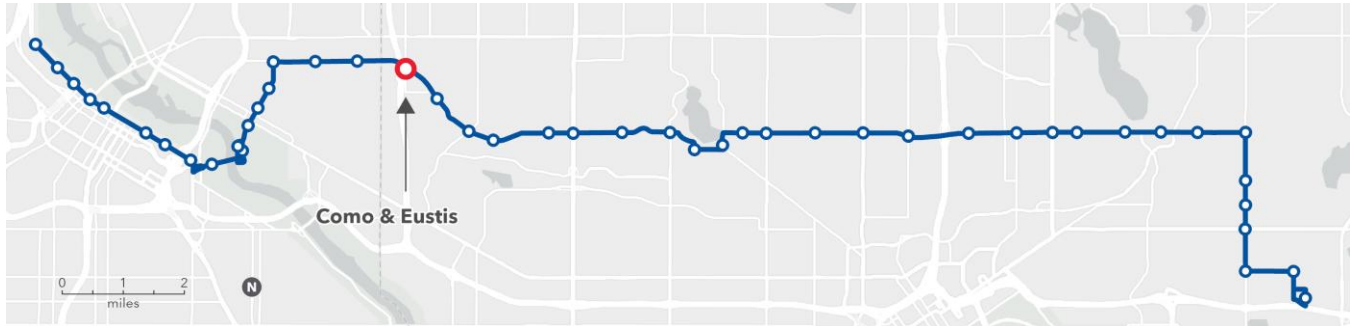

Como and Eustis
Park and Ride

Eustis St

Westbound
platform

Como Ave

Eastbound
platform

2500

Legend

-  Platform
-  Bus shelter
-  Sidewalk
-  Existing bus stop

0' 30'

Scale in Feet

Como & Eustis

Station concept

The eastbound platform is nearside of the intersection at the same location as the existing Route 3 bus stop. The westbound platform is farside of the intersection at the same location as the existing Route 3 bus stop.

Station spacing

Distance from previous station: 0.5 miles from Como & 29th Avenue

Distance to next station: 0.5 miles to Como & Doswell

Transit connections

Route 30

Destinations

HealthPartners clinic, Luther Social Service of Minnesota, a day care center, and several multifamily housing buildings