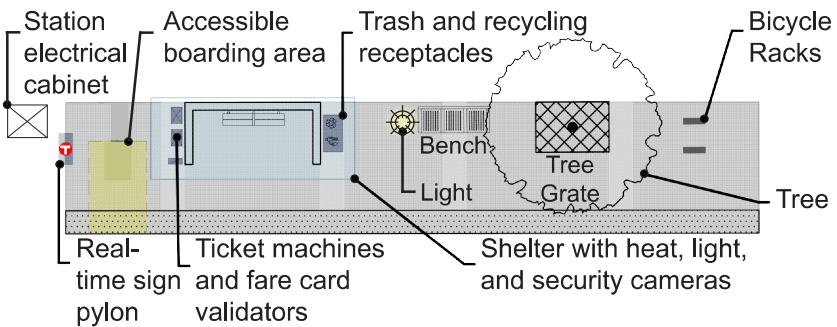

4th St SE

Hennepin County CSAH 36 & CSAH 37/
Hennepin County Project 2167301

University of Minnesota
Williams Arena

Typical Station Features

Legend

- Pavement Improvement
- Proposed Platform Area
- Parcel Lines
- Public Right-of-Way