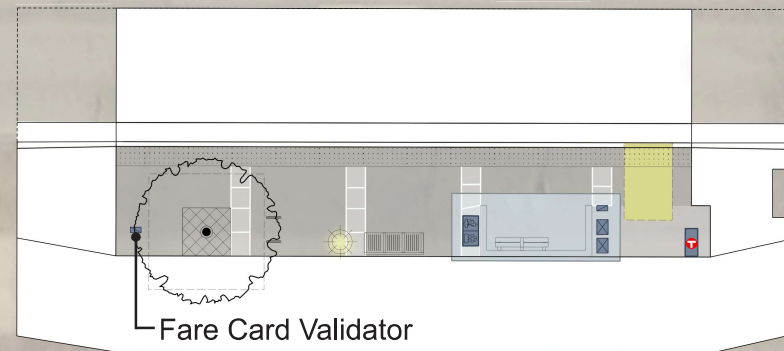

University & 23rd Avenue

2329 University Ave SE

2407 University Ave SE

2425 University Ave SE

23rd Ave SE

University Ave SE

Typical Station Features

Legend

- Pavement Improvement
- Proposed Platform Area
- Parcel Lines
- Public Right-of-Way

University of Minnesota

1032 Washington Ave SE