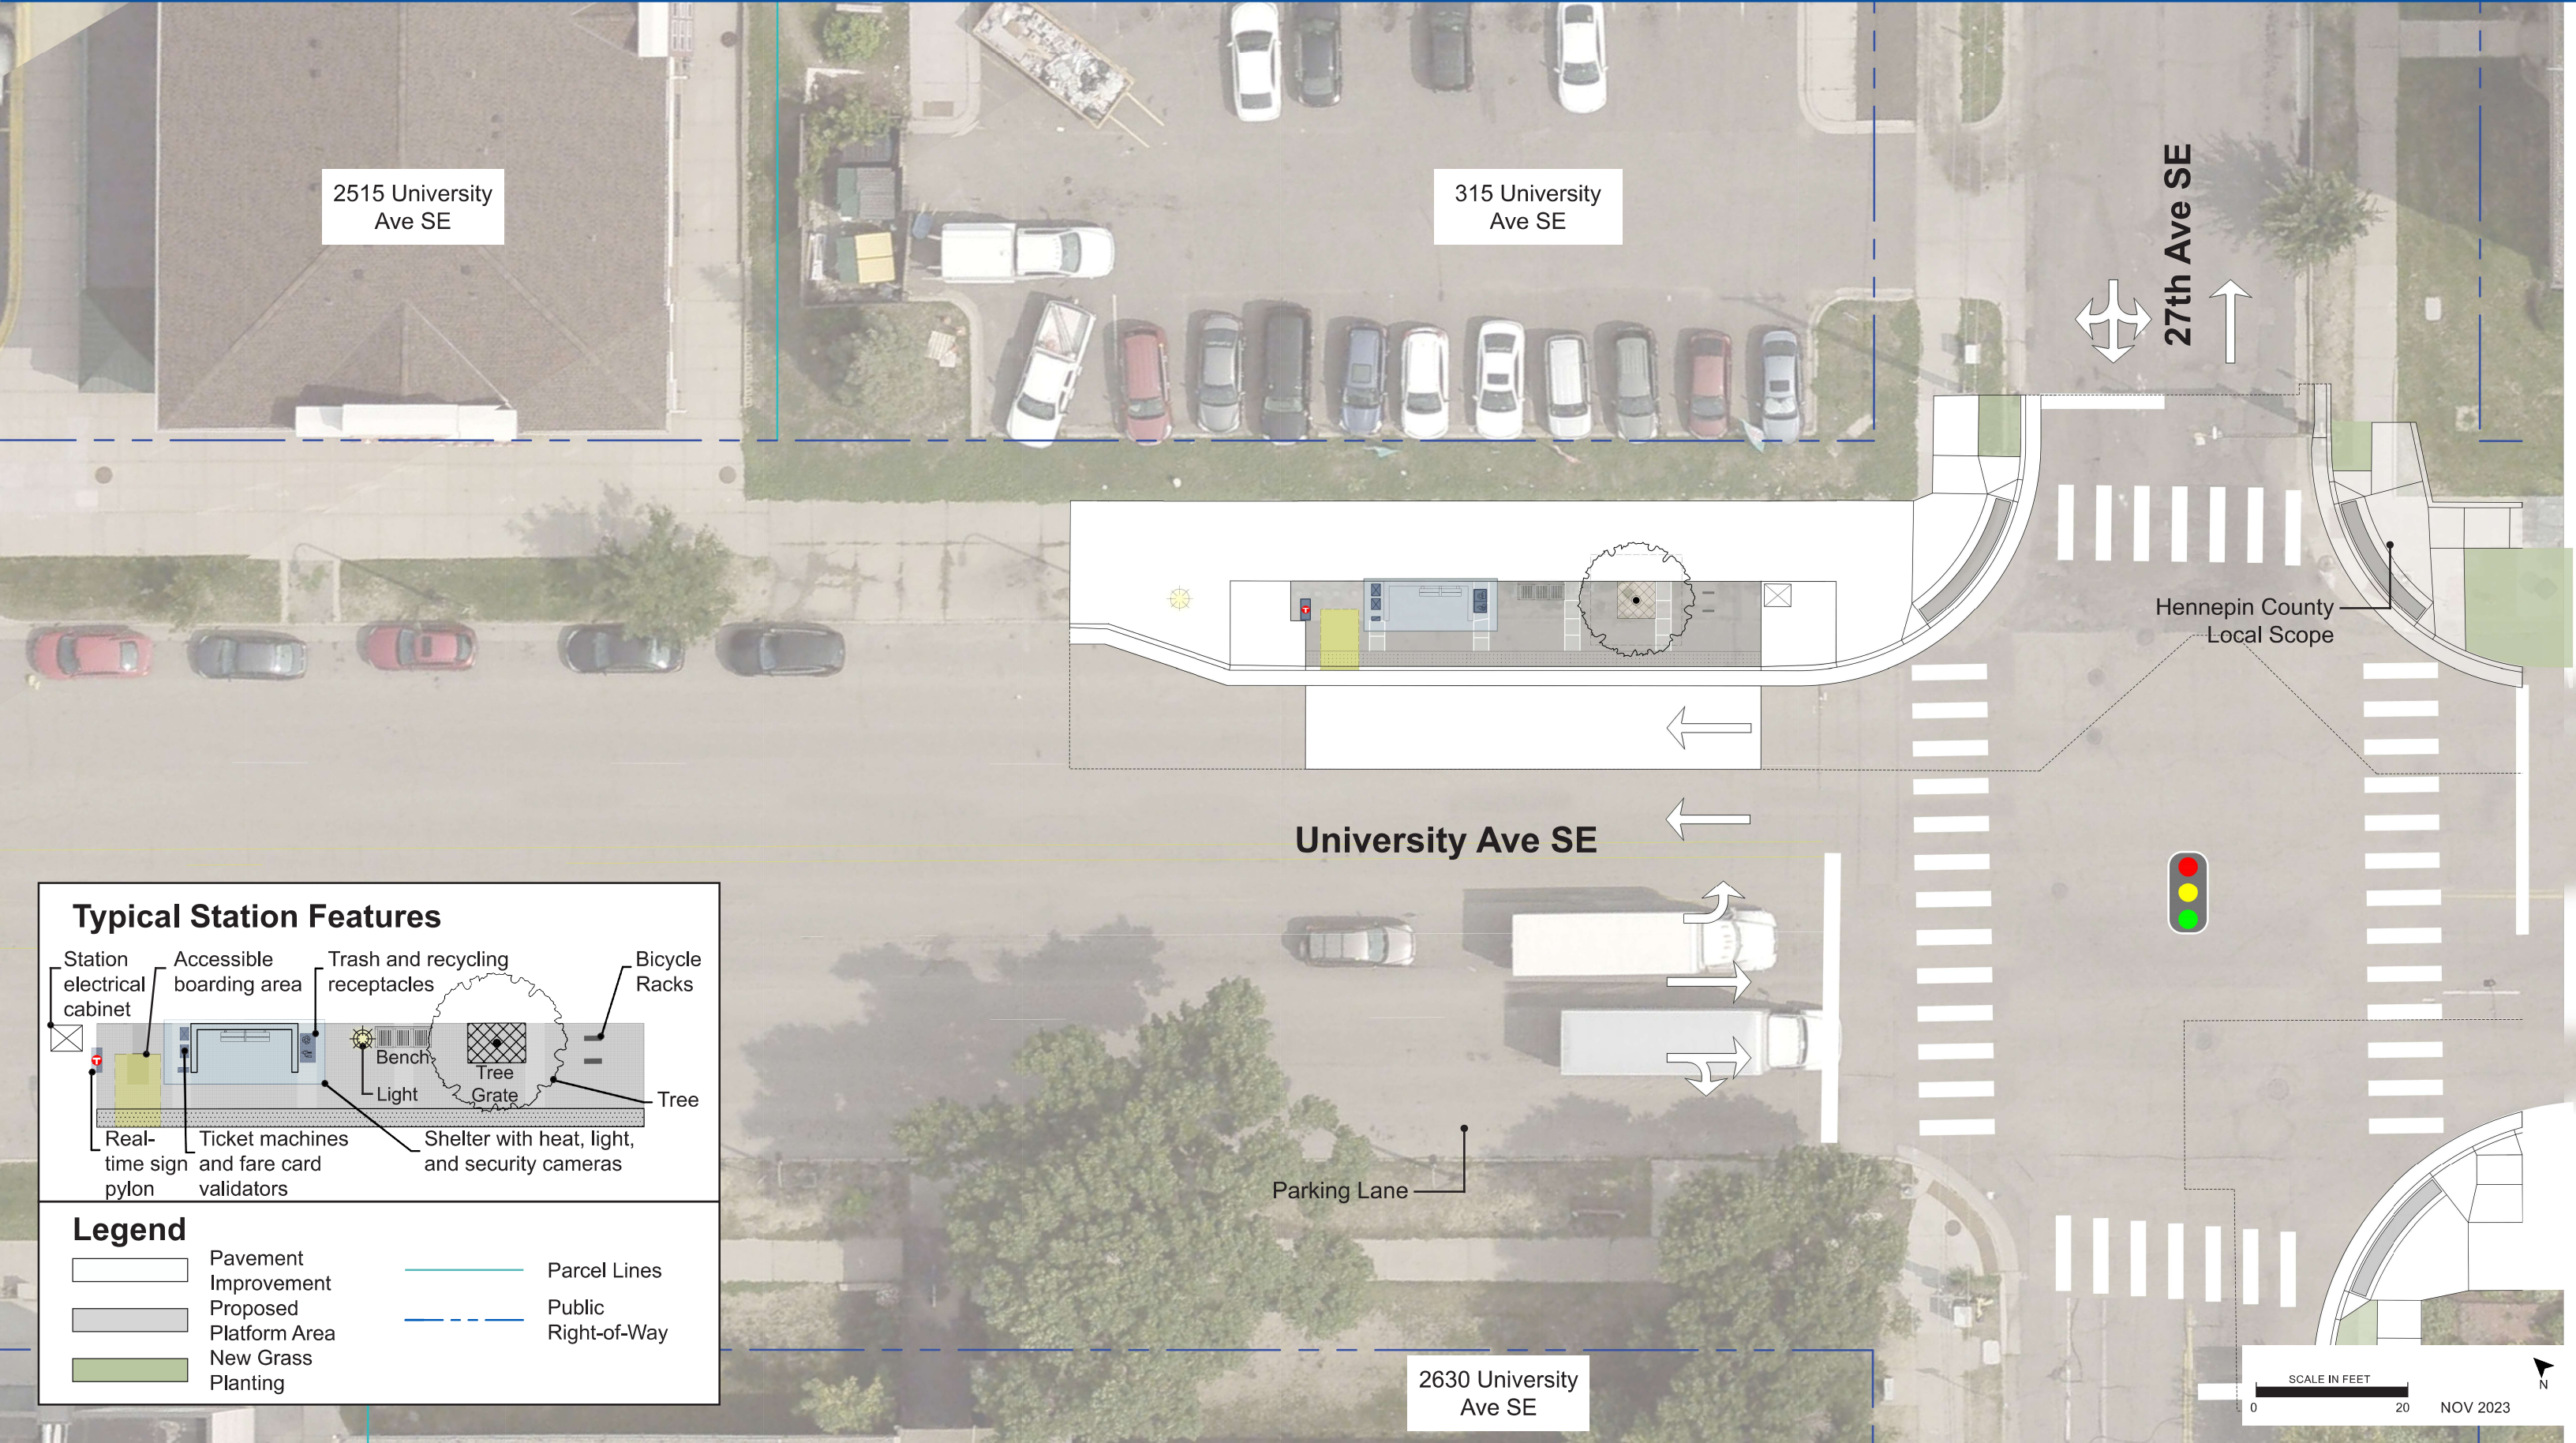

# University & 27th Avenue

2515 University Ave SE

315 University Ave SE

27th Ave SE

Hennepin County Local Scope

University Ave SE

Parking Lane

2630 University Ave SE

### Typical Station Features

- Station electrical cabinet
- Accessible boarding area
- Trash and recycling receptacles
- Bicycle Racks
- Bench
- Light
- Tree
- Tree Grate
- Real-time sign pylon
- Ticket machines and fare card validators
- Shelter with heat, light, and security cameras

### Legend

- Pavement Improvement
- Proposed Platform Area
- New Grass Planting
- Parcel Lines
- Public Right-of-Way