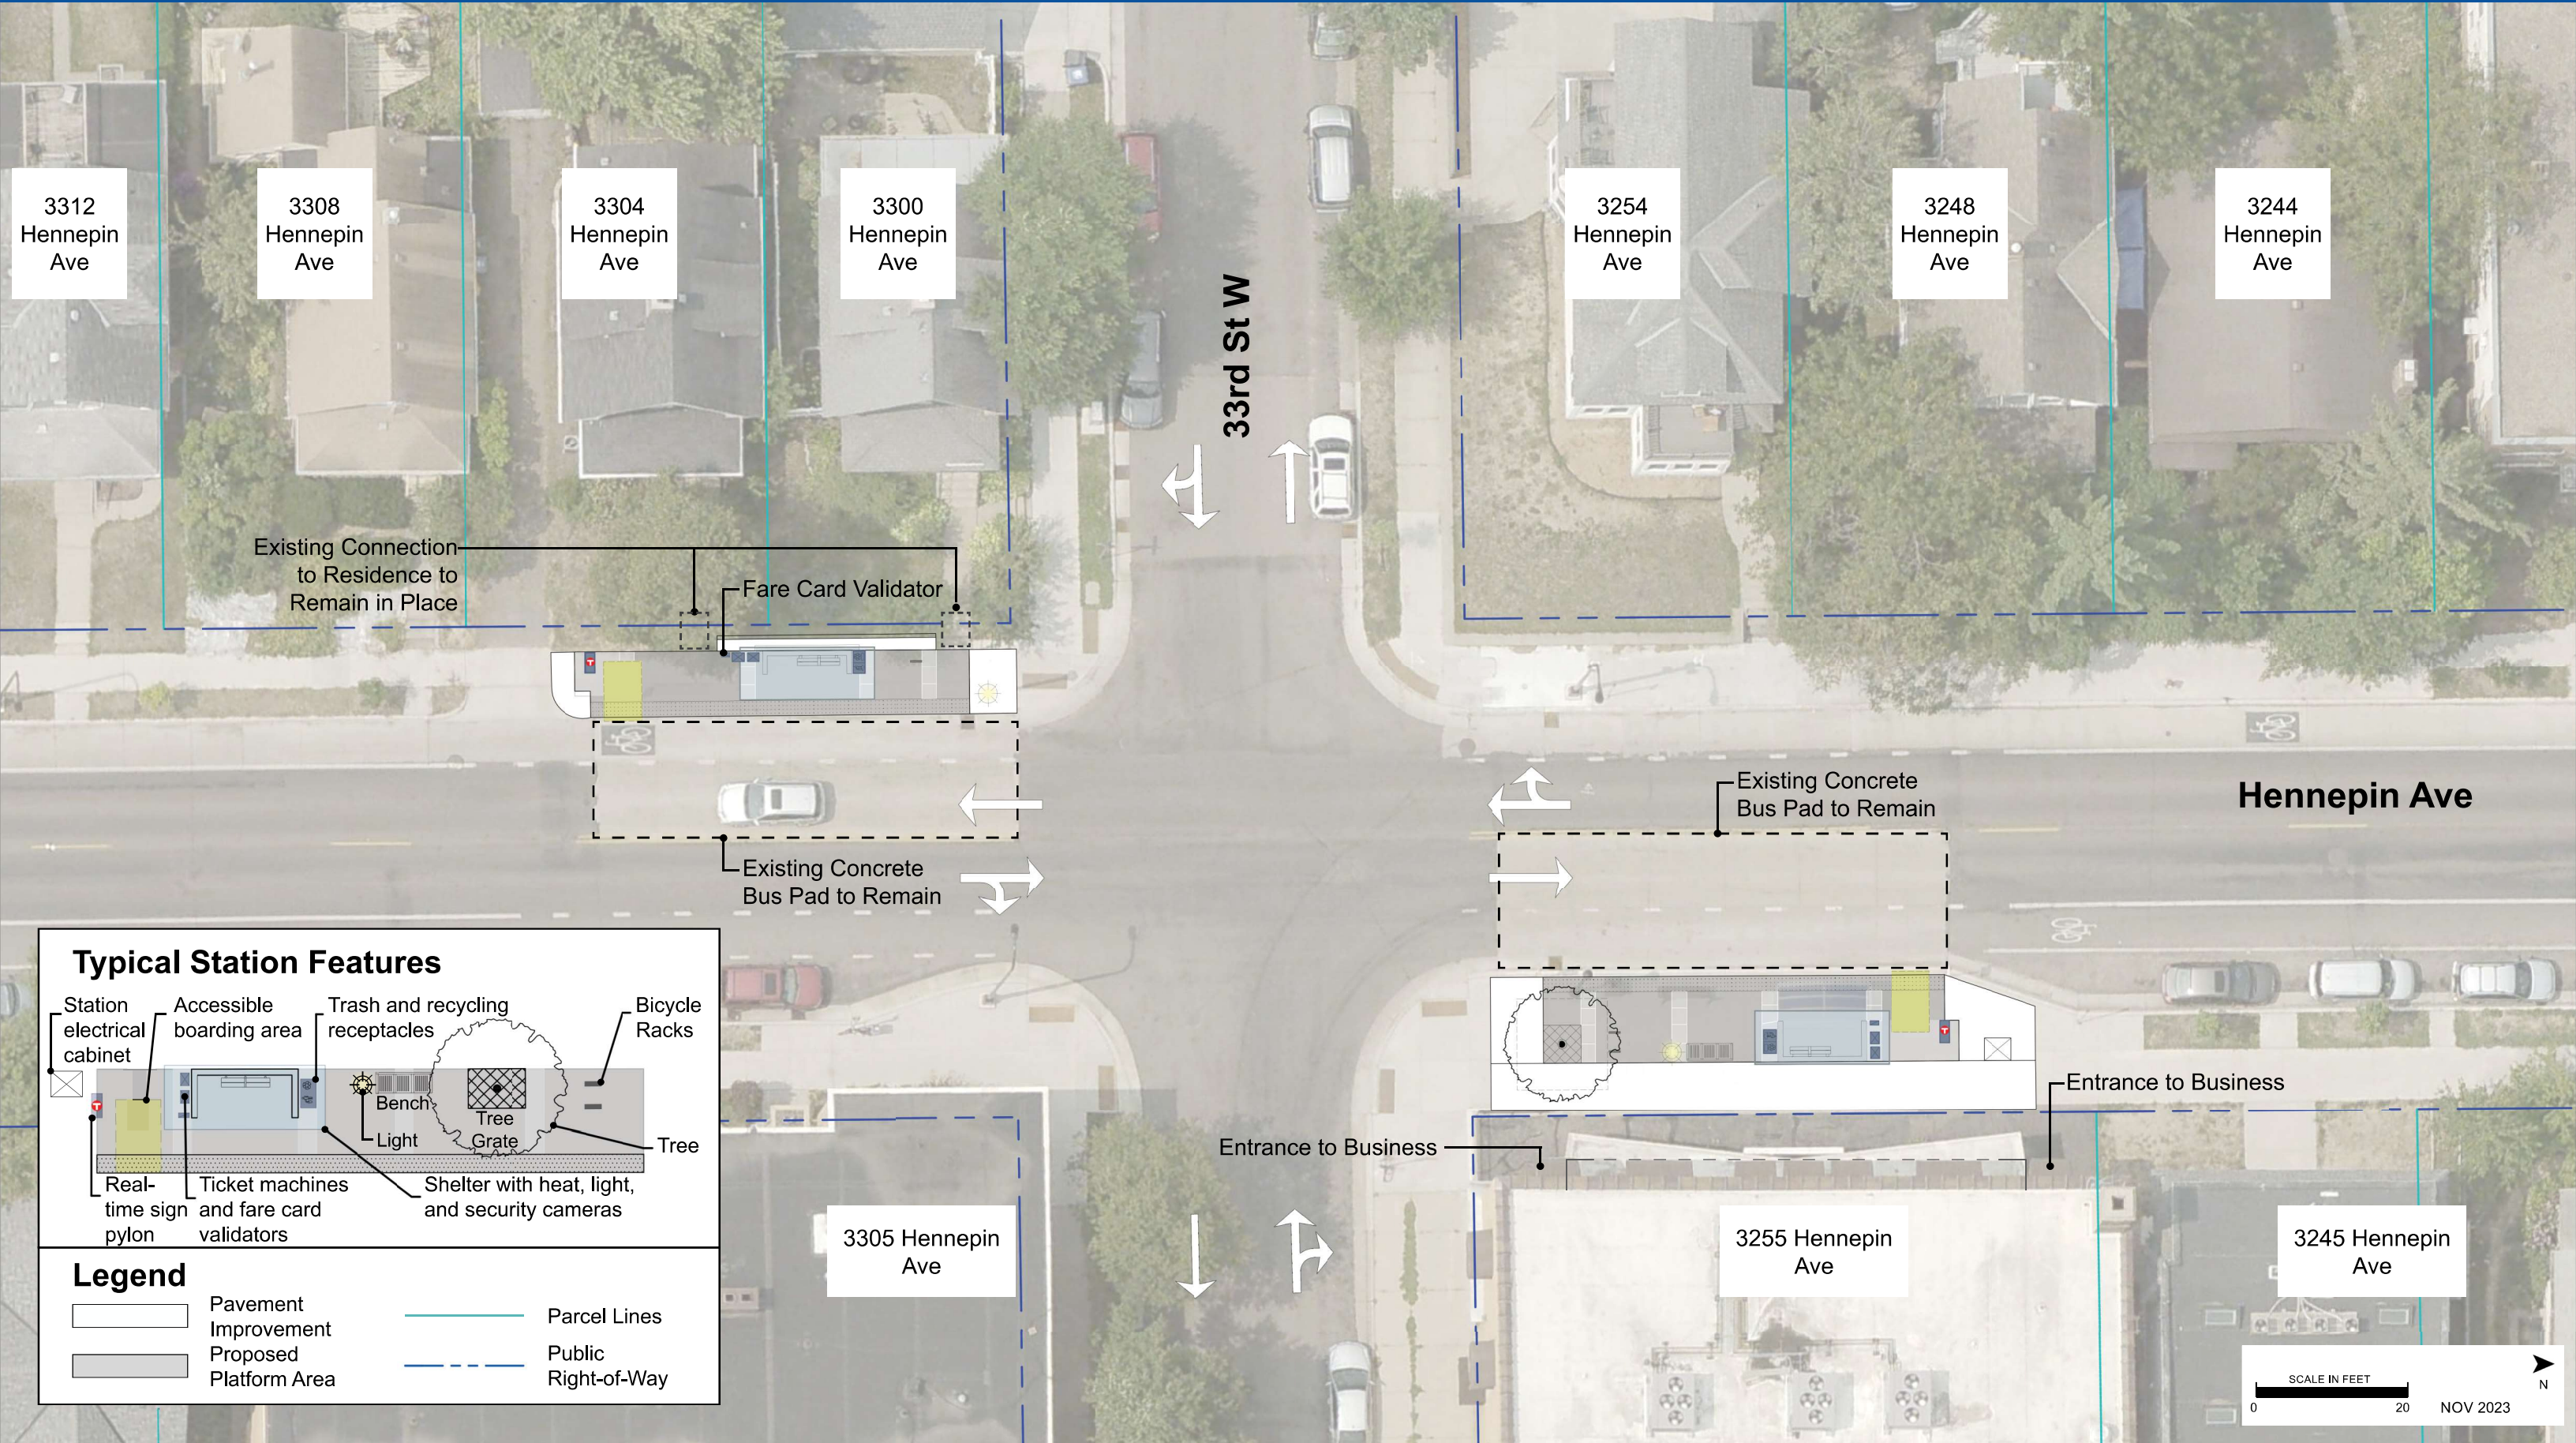

Hennepin & 33rd Street

3312 Hennepin Ave 3308 Hennepin Ave 3304 Hennepin Ave 3300 Hennepin Ave 3254 Hennepin Ave 3248 Hennepin Ave 3244 Hennepin Ave

33rd St W

Hennepin Ave

3305 Hennepin Ave

3255 Hennepin Ave

3245 Hennepin Ave

Existing Connection to Residence to Remain in Place

Fare Card Validator

Existing Concrete Bus Pad to Remain

Existing Concrete Bus Pad to Remain

Entrance to Business

Entrance to Business

Typical Station Features

Legend

- Pavement Improvement
- Proposed Platform Area
- Parcel Lines
- Public Right-of-Way