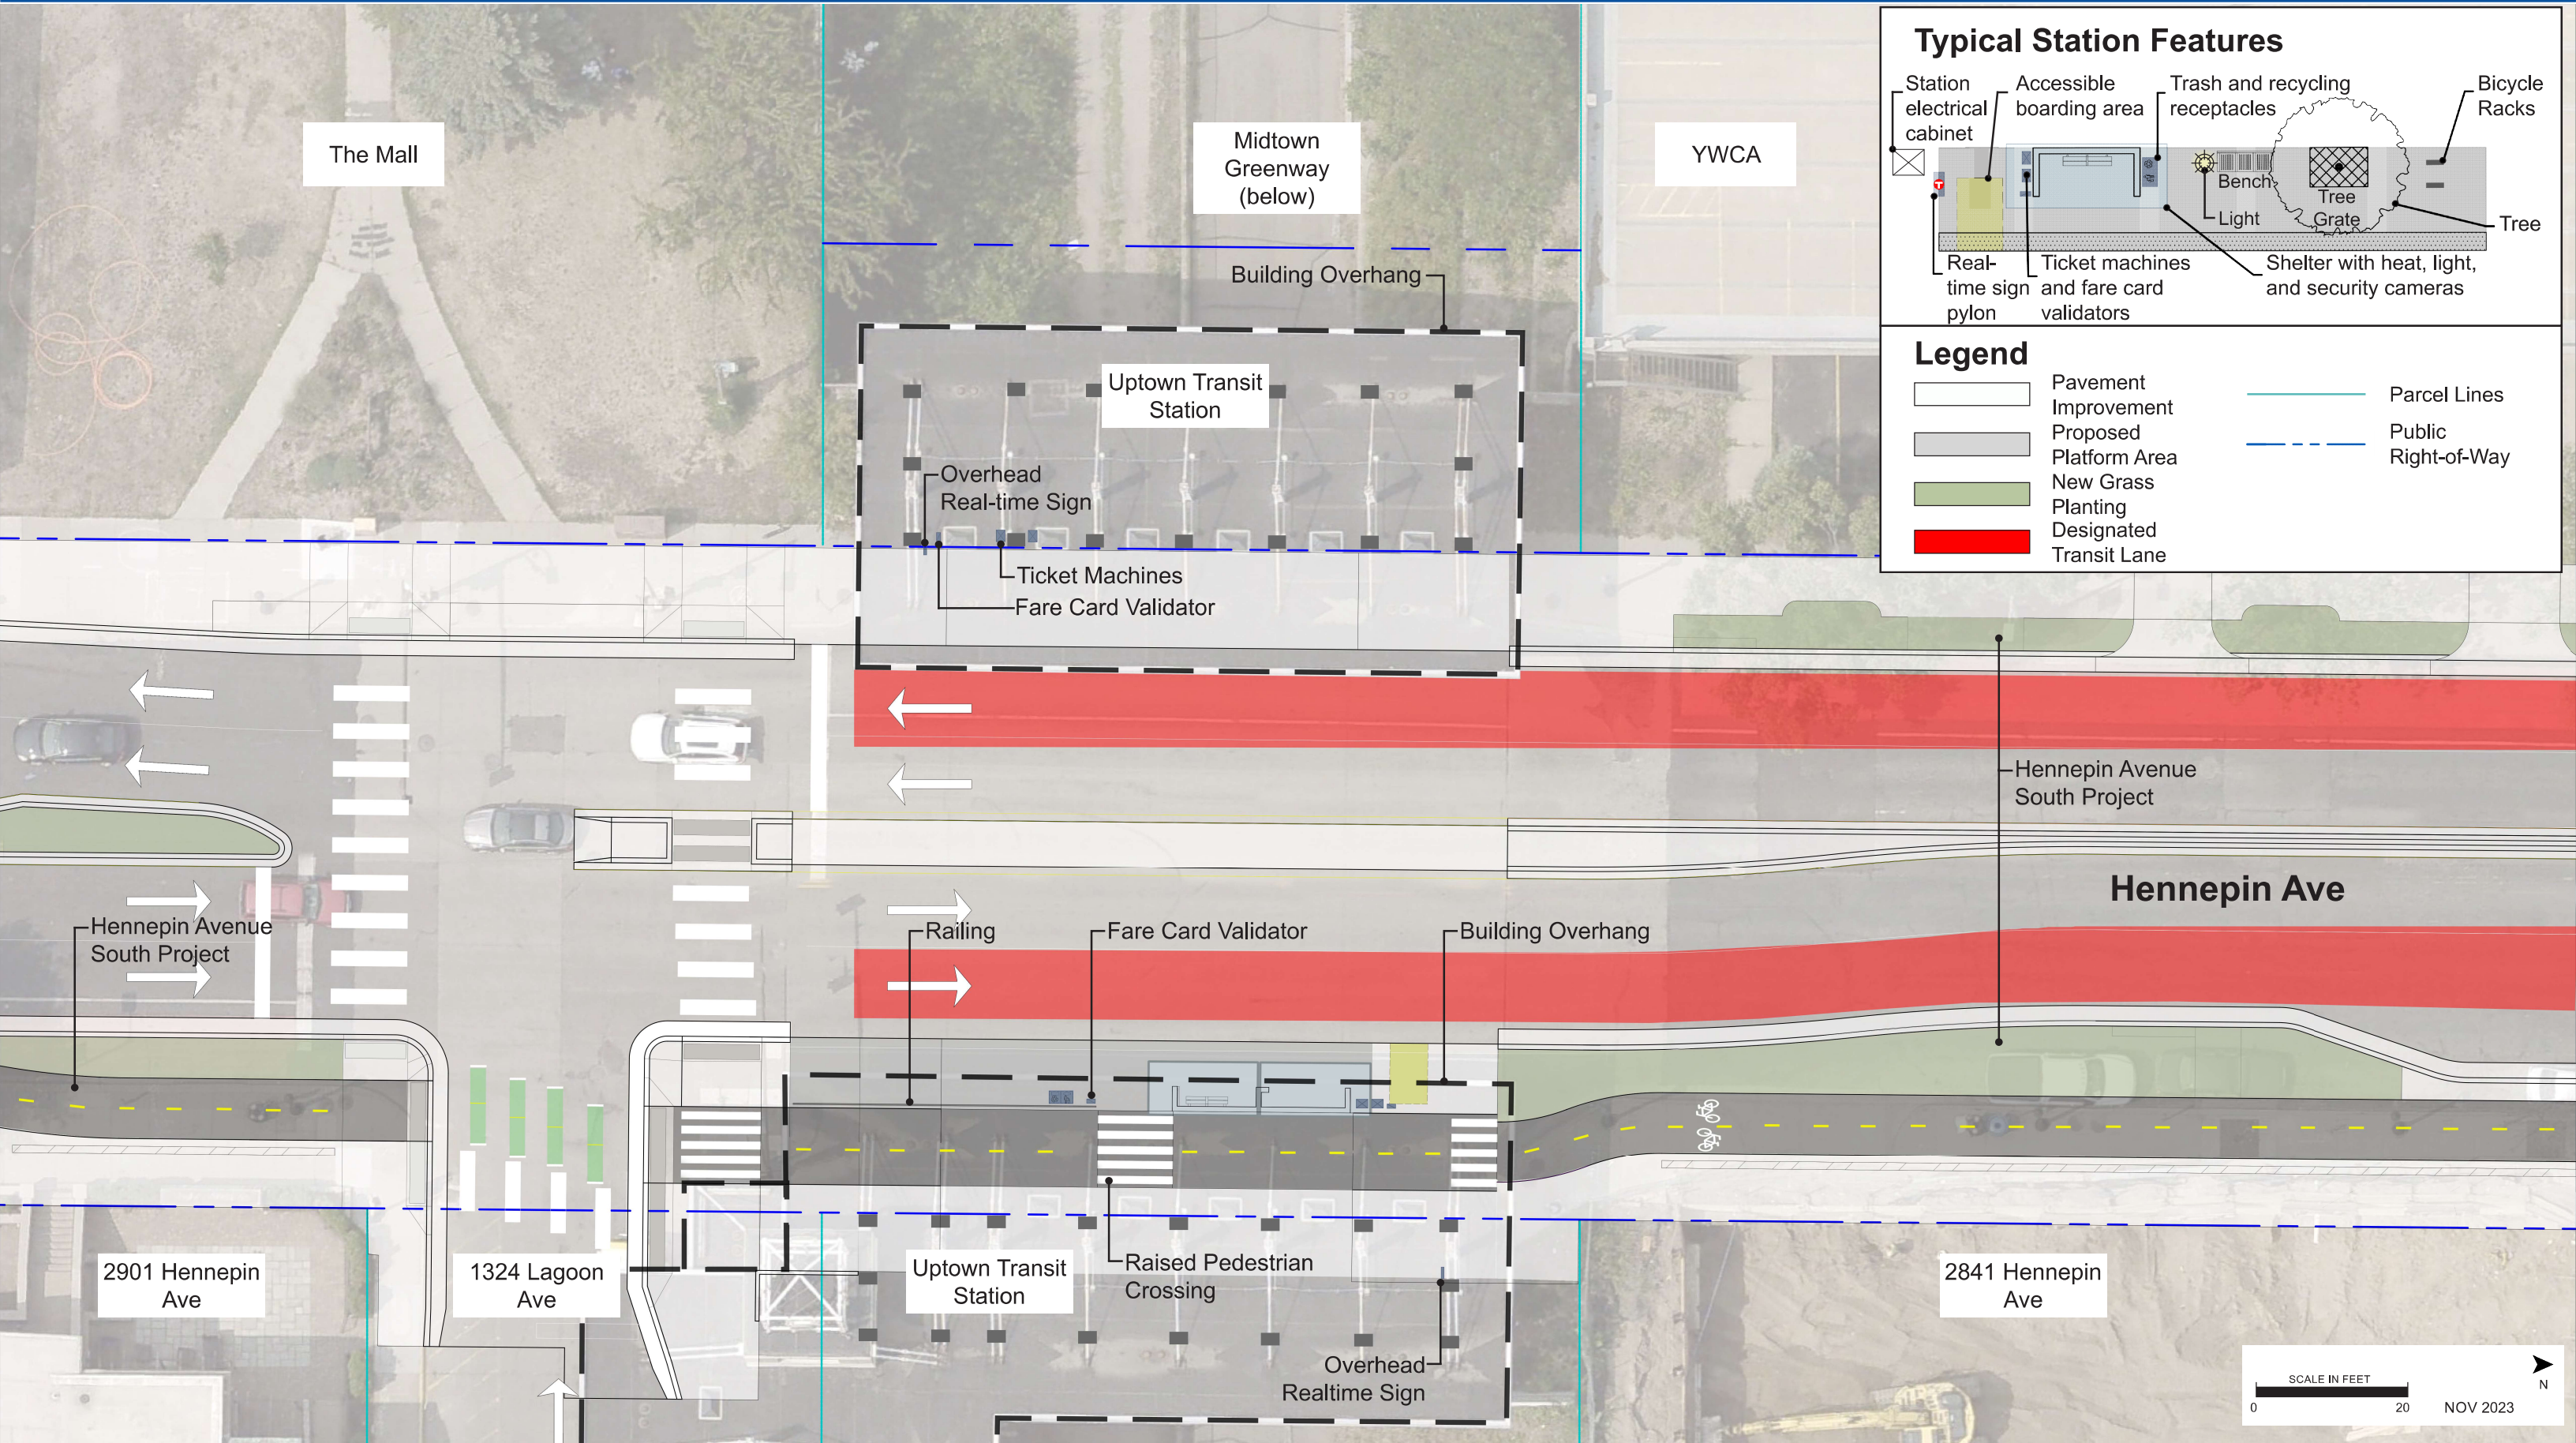

Uptown Transit Station

Typical Station Features

- Station electrical cabinet
- Accessible boarding area
- Trash and recycling receptacles
- Bicycle Racks
- Bench
- Tree
- Tree Grate
- Light
- Shelter with heat, light, and security cameras
- Real-time sign pylon
- Ticket machines and fare card validators

Legend

- Pavement Improvement
- Proposed Platform Area
- New Grass Planting
- Designated Transit Lane
- Parcel Lines
- Public Right-of-Way