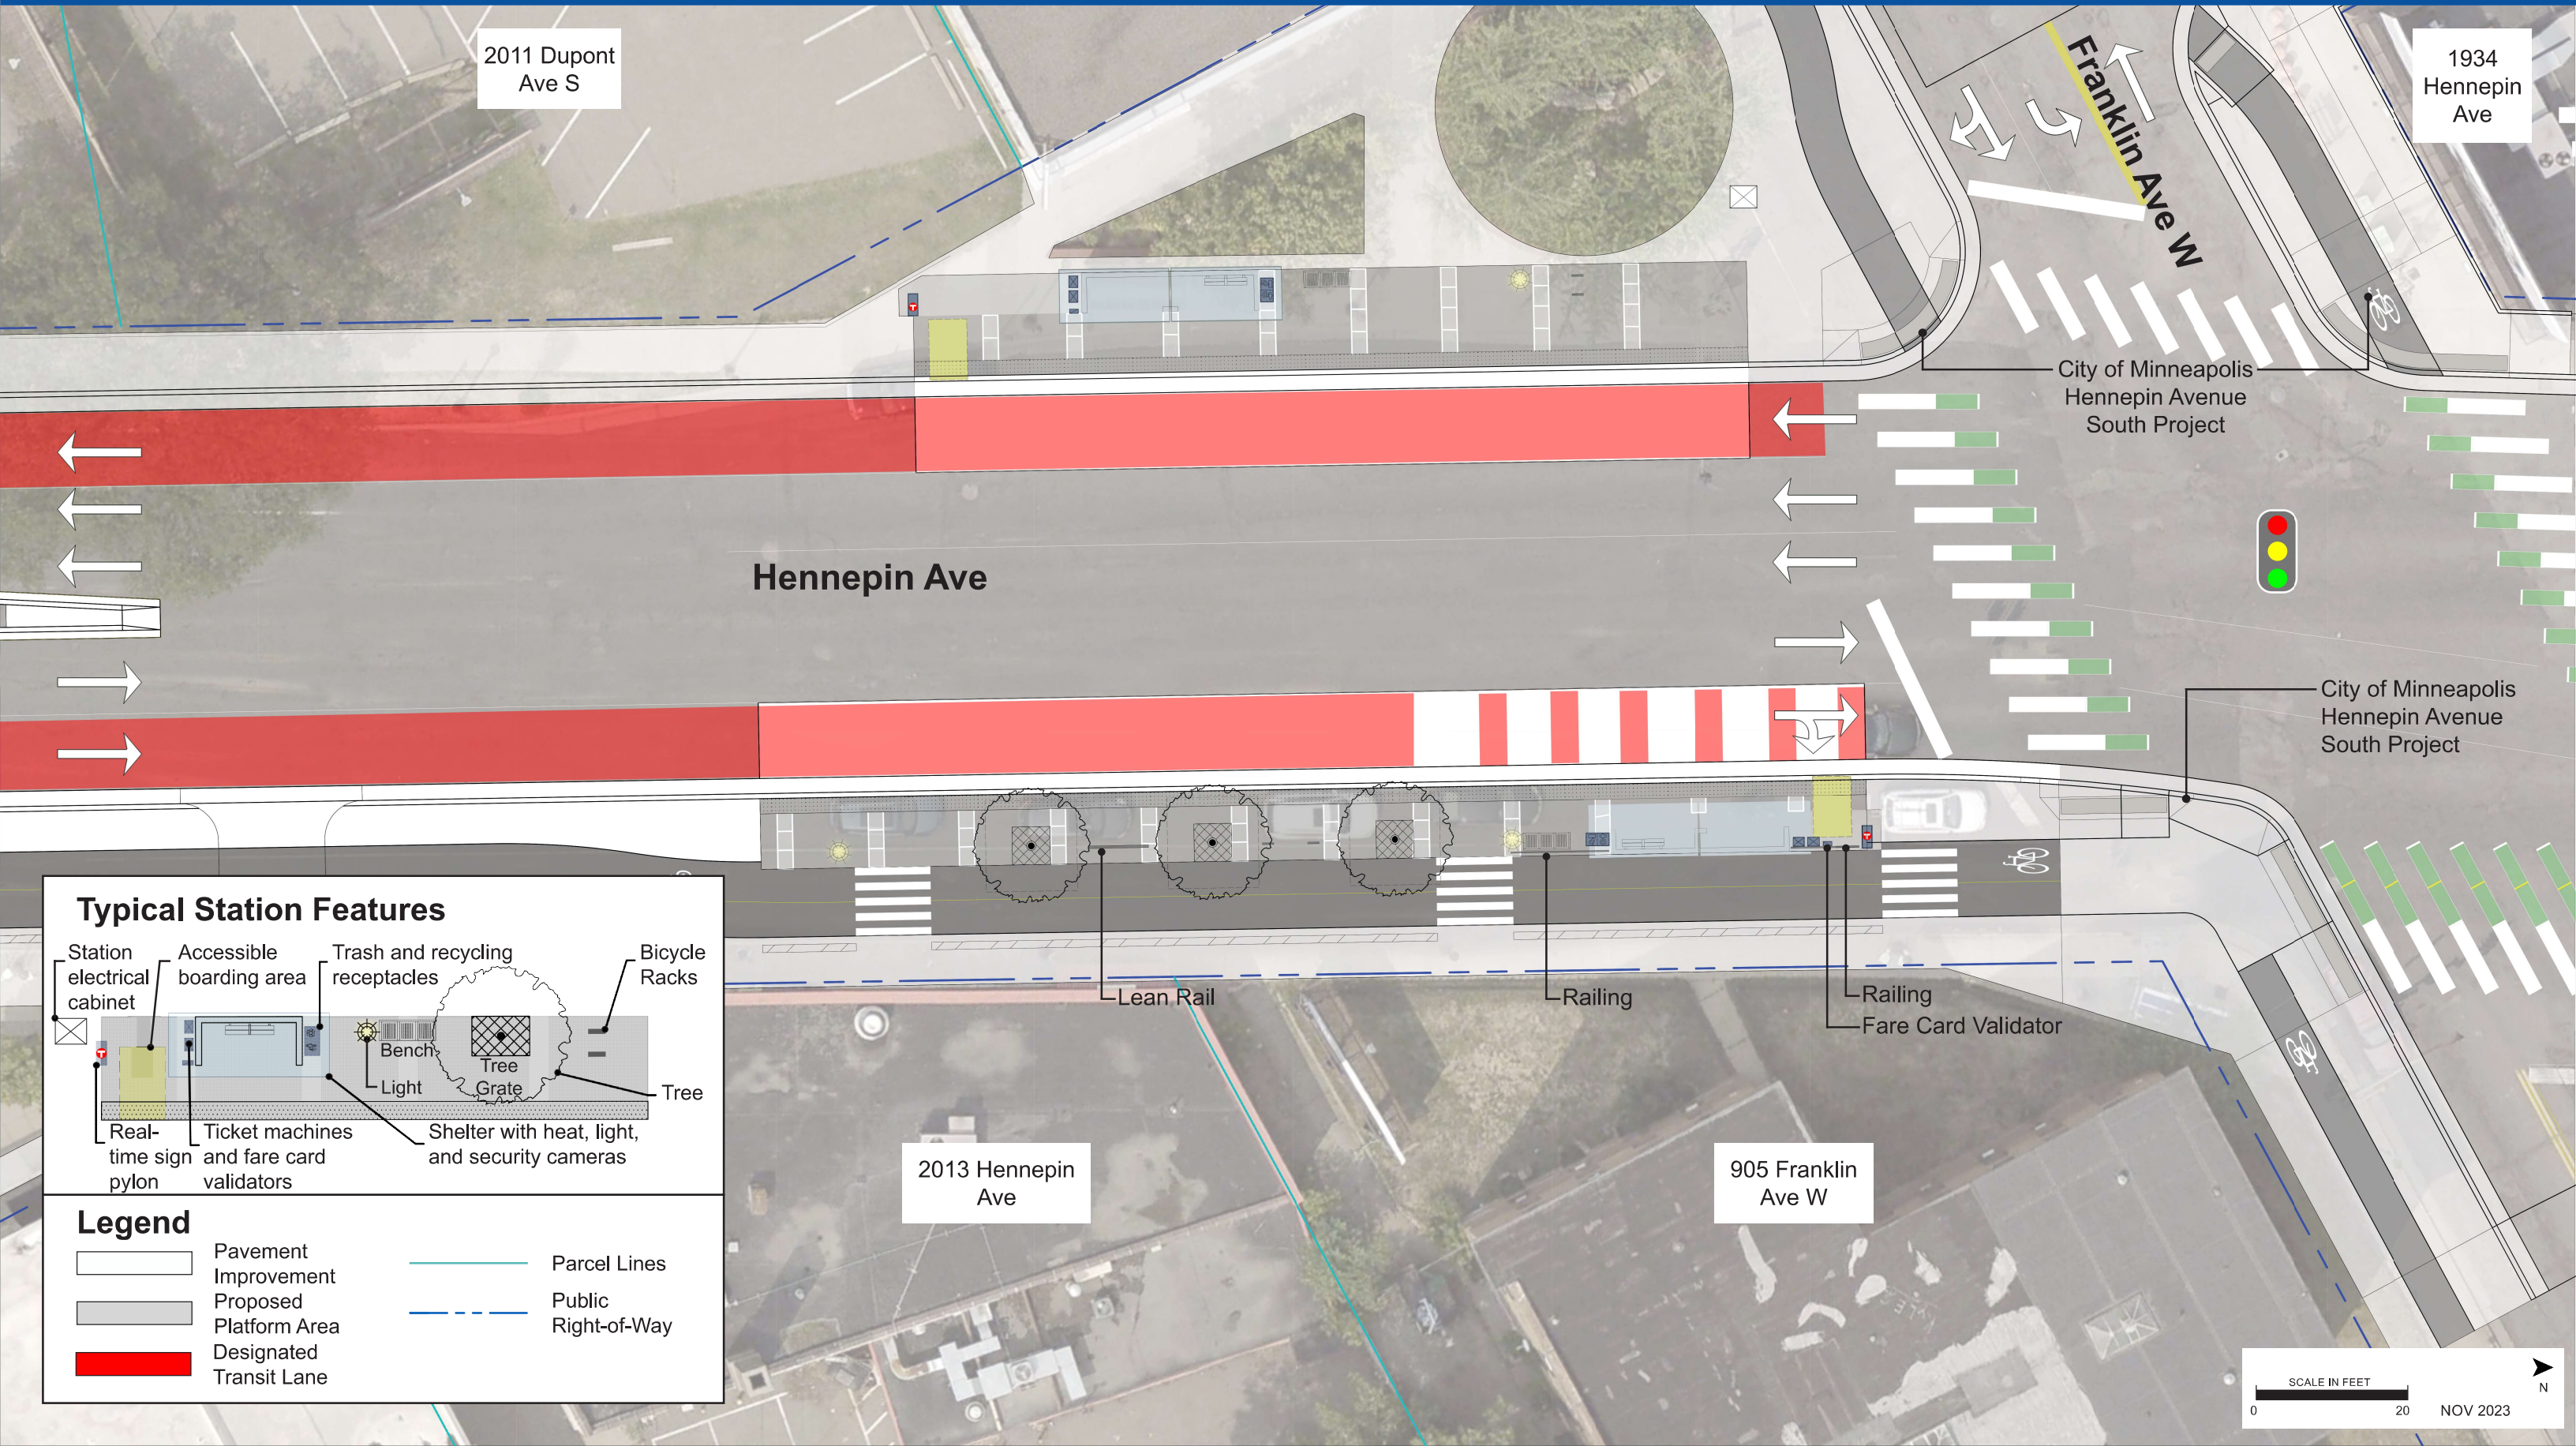

# Hennepin & Franklin

2011 Dupont Ave S

1934 Hennepin Ave

Hennepin Ave

Franklin Ave W

City of Minneapolis Hennepin Avenue South Project

City of Minneapolis Hennepin Avenue South Project

**Typical Station Features**

**Legend**

- Pavement Improvement
- Proposed Platform Area
- Designated Transit Lane
- Parcel Lines
- Public Right-of-Way