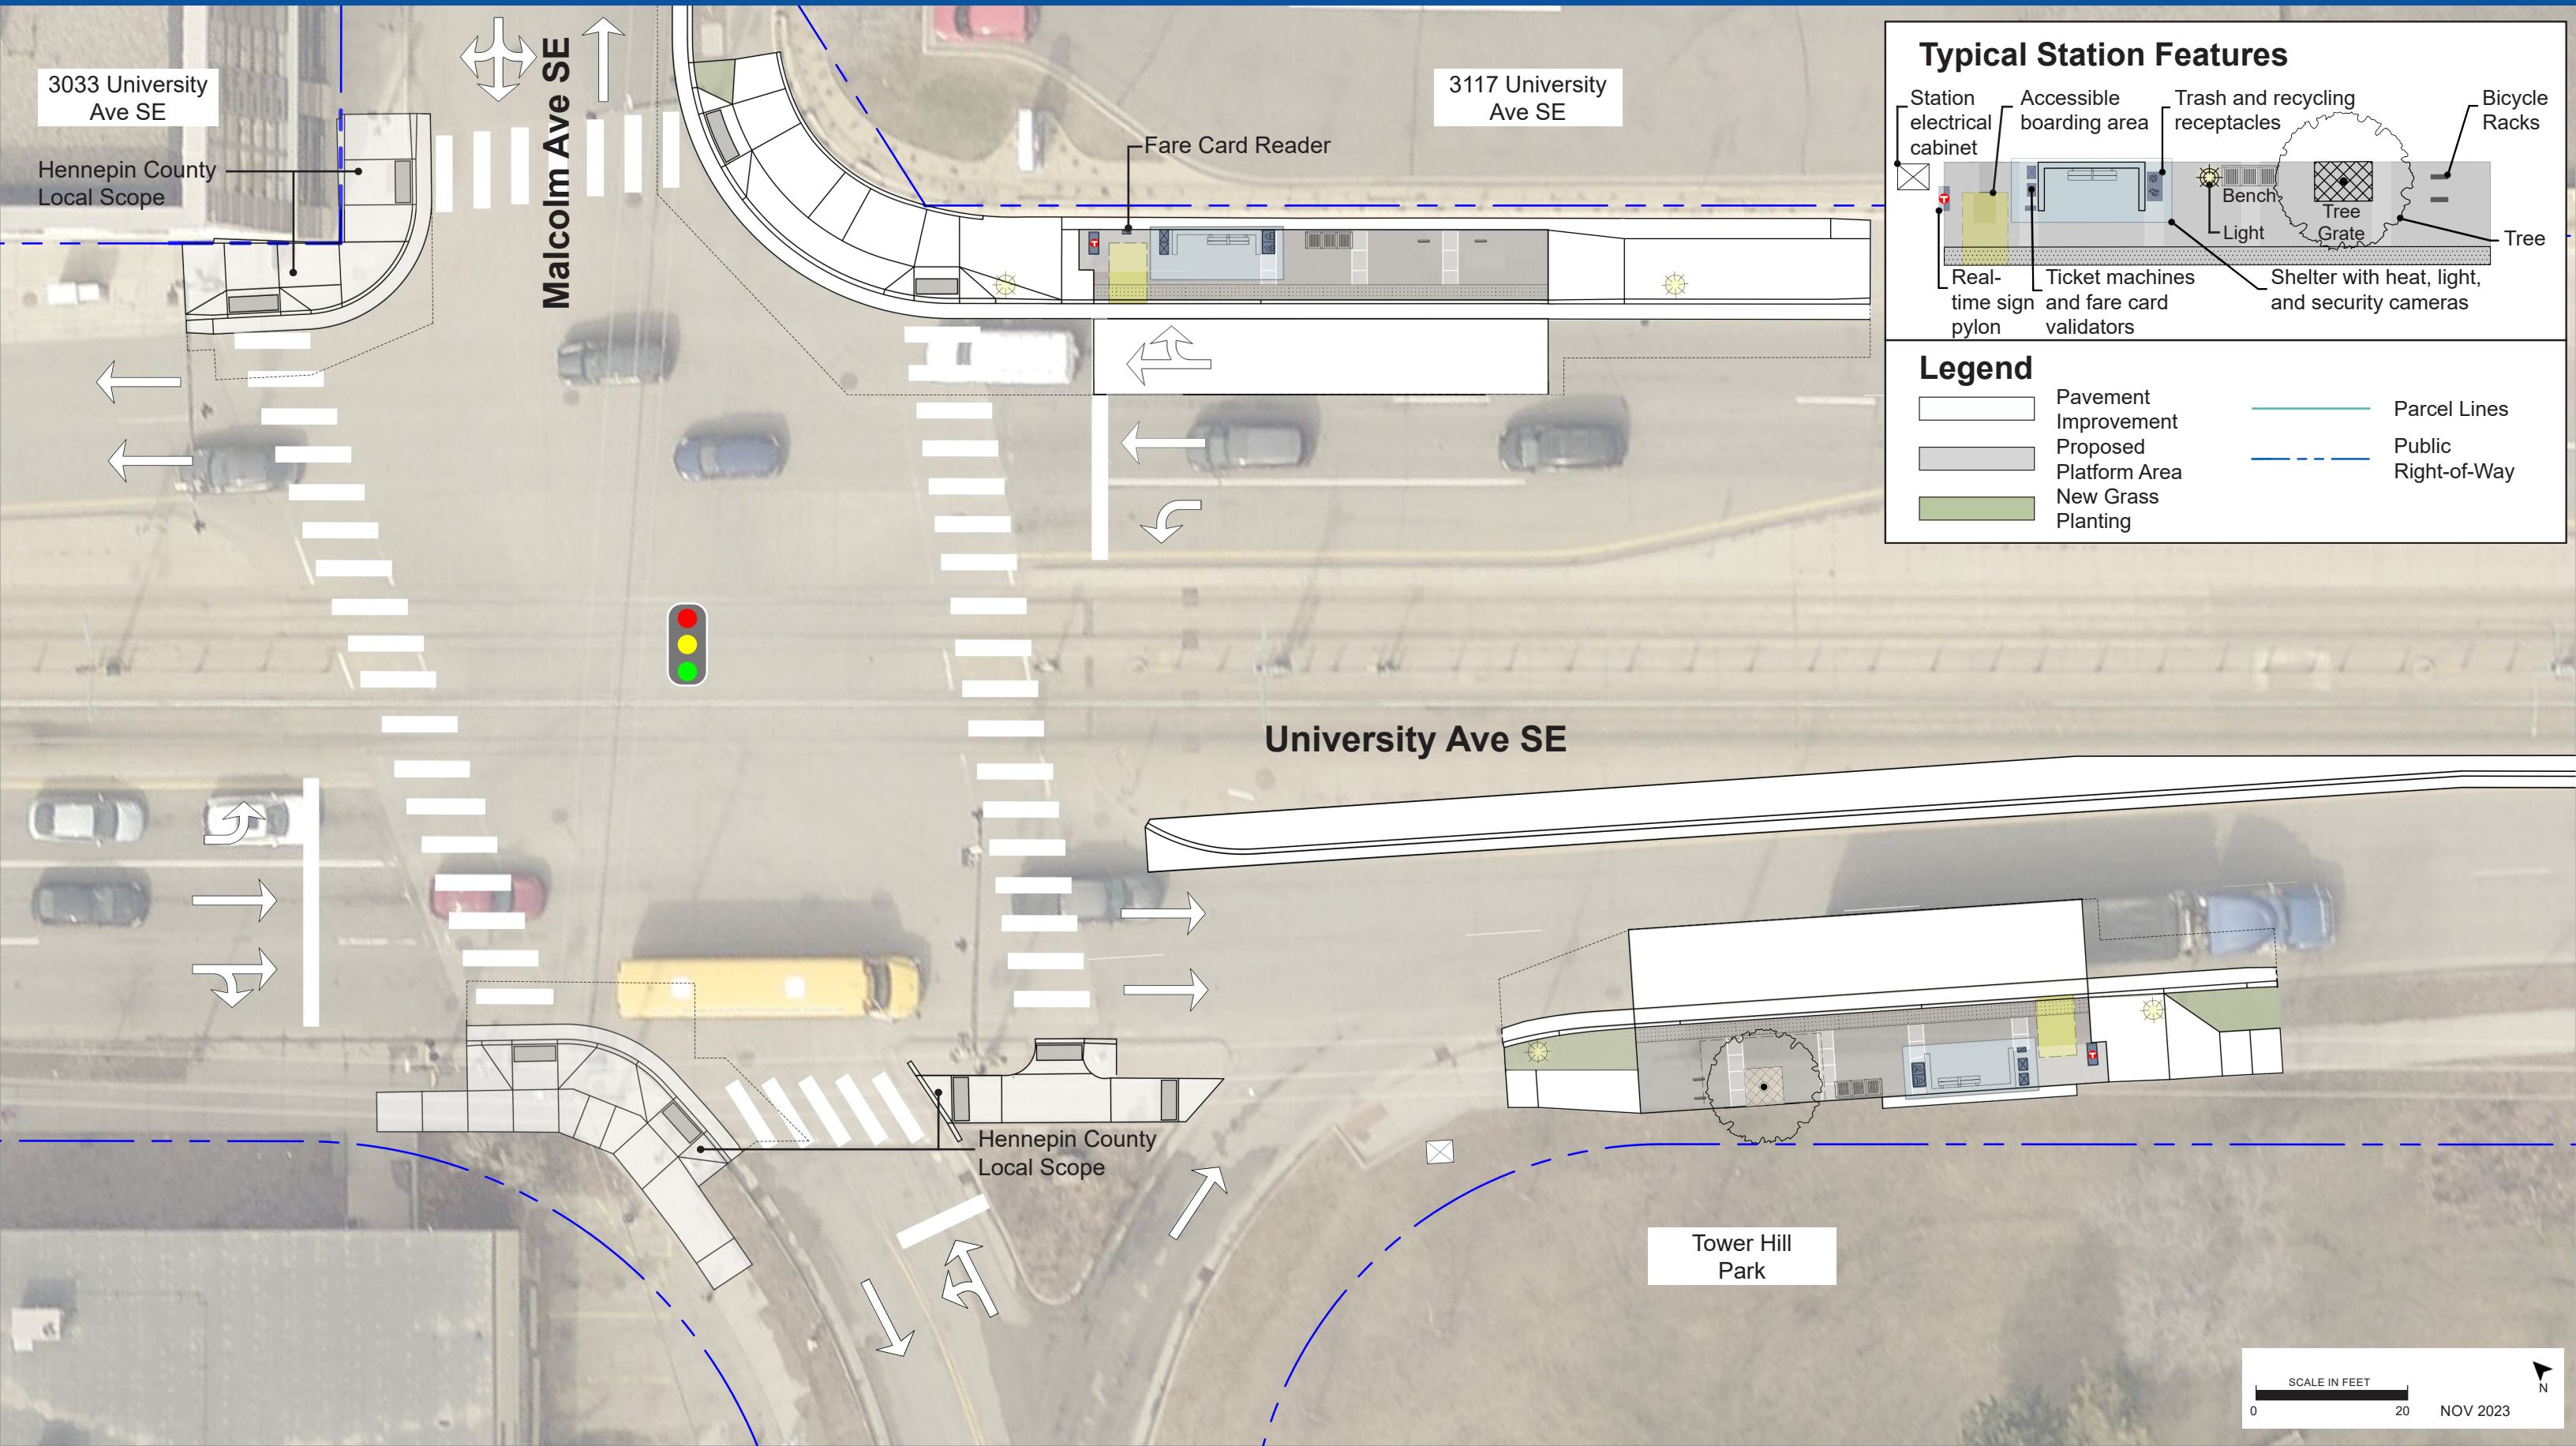

University & Malcolm

3033 University Ave SE

Hennepin County Local Scope

Malcolm Ave SE

3117 University Ave SE

Fare Card Reader

Typical Station Features

Legend			
	Pavement Improvement		Parcel Lines
	Proposed Platform Area		Public Right-of-Way
	New Grass Planting		

University Ave SE

Hennepin County Local Scope

Tower Hill Park