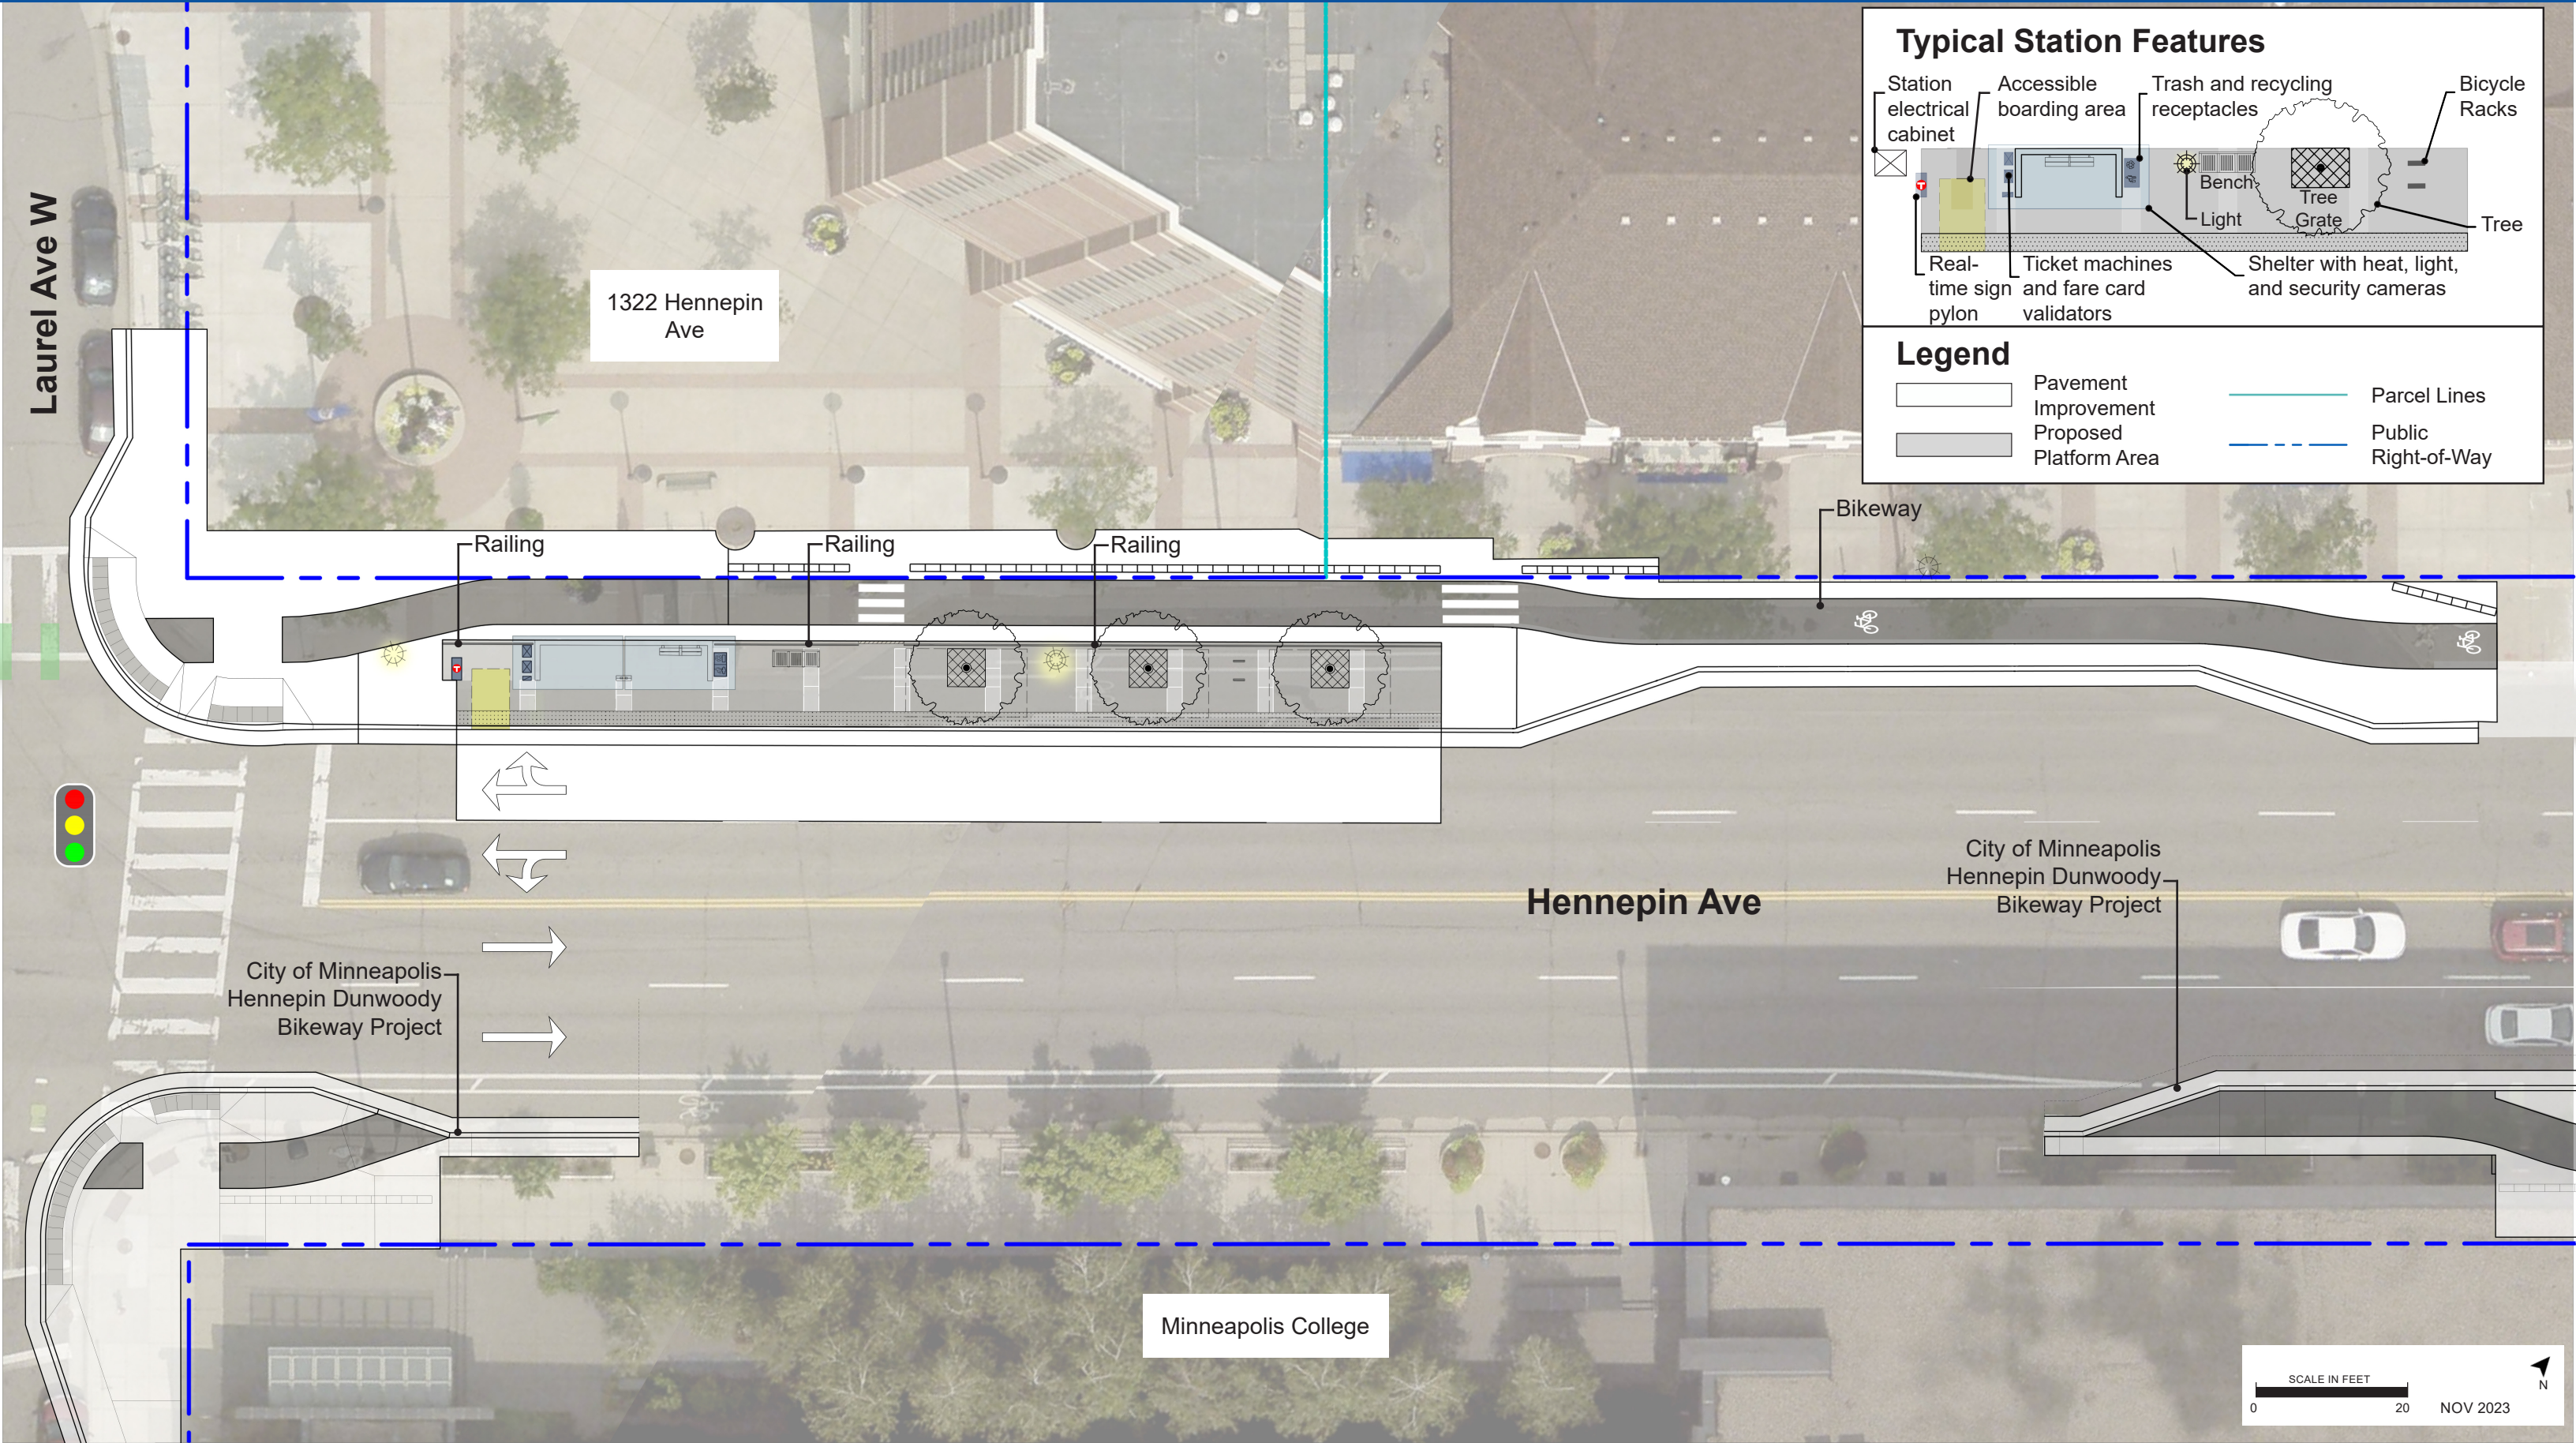

# Hennepin & Laurel

### Typical Station Features

### Legend

Laurel Ave W

1322 Hennepin Ave

Railing

Railing

Railing

Bikeway

Hennepin Ave