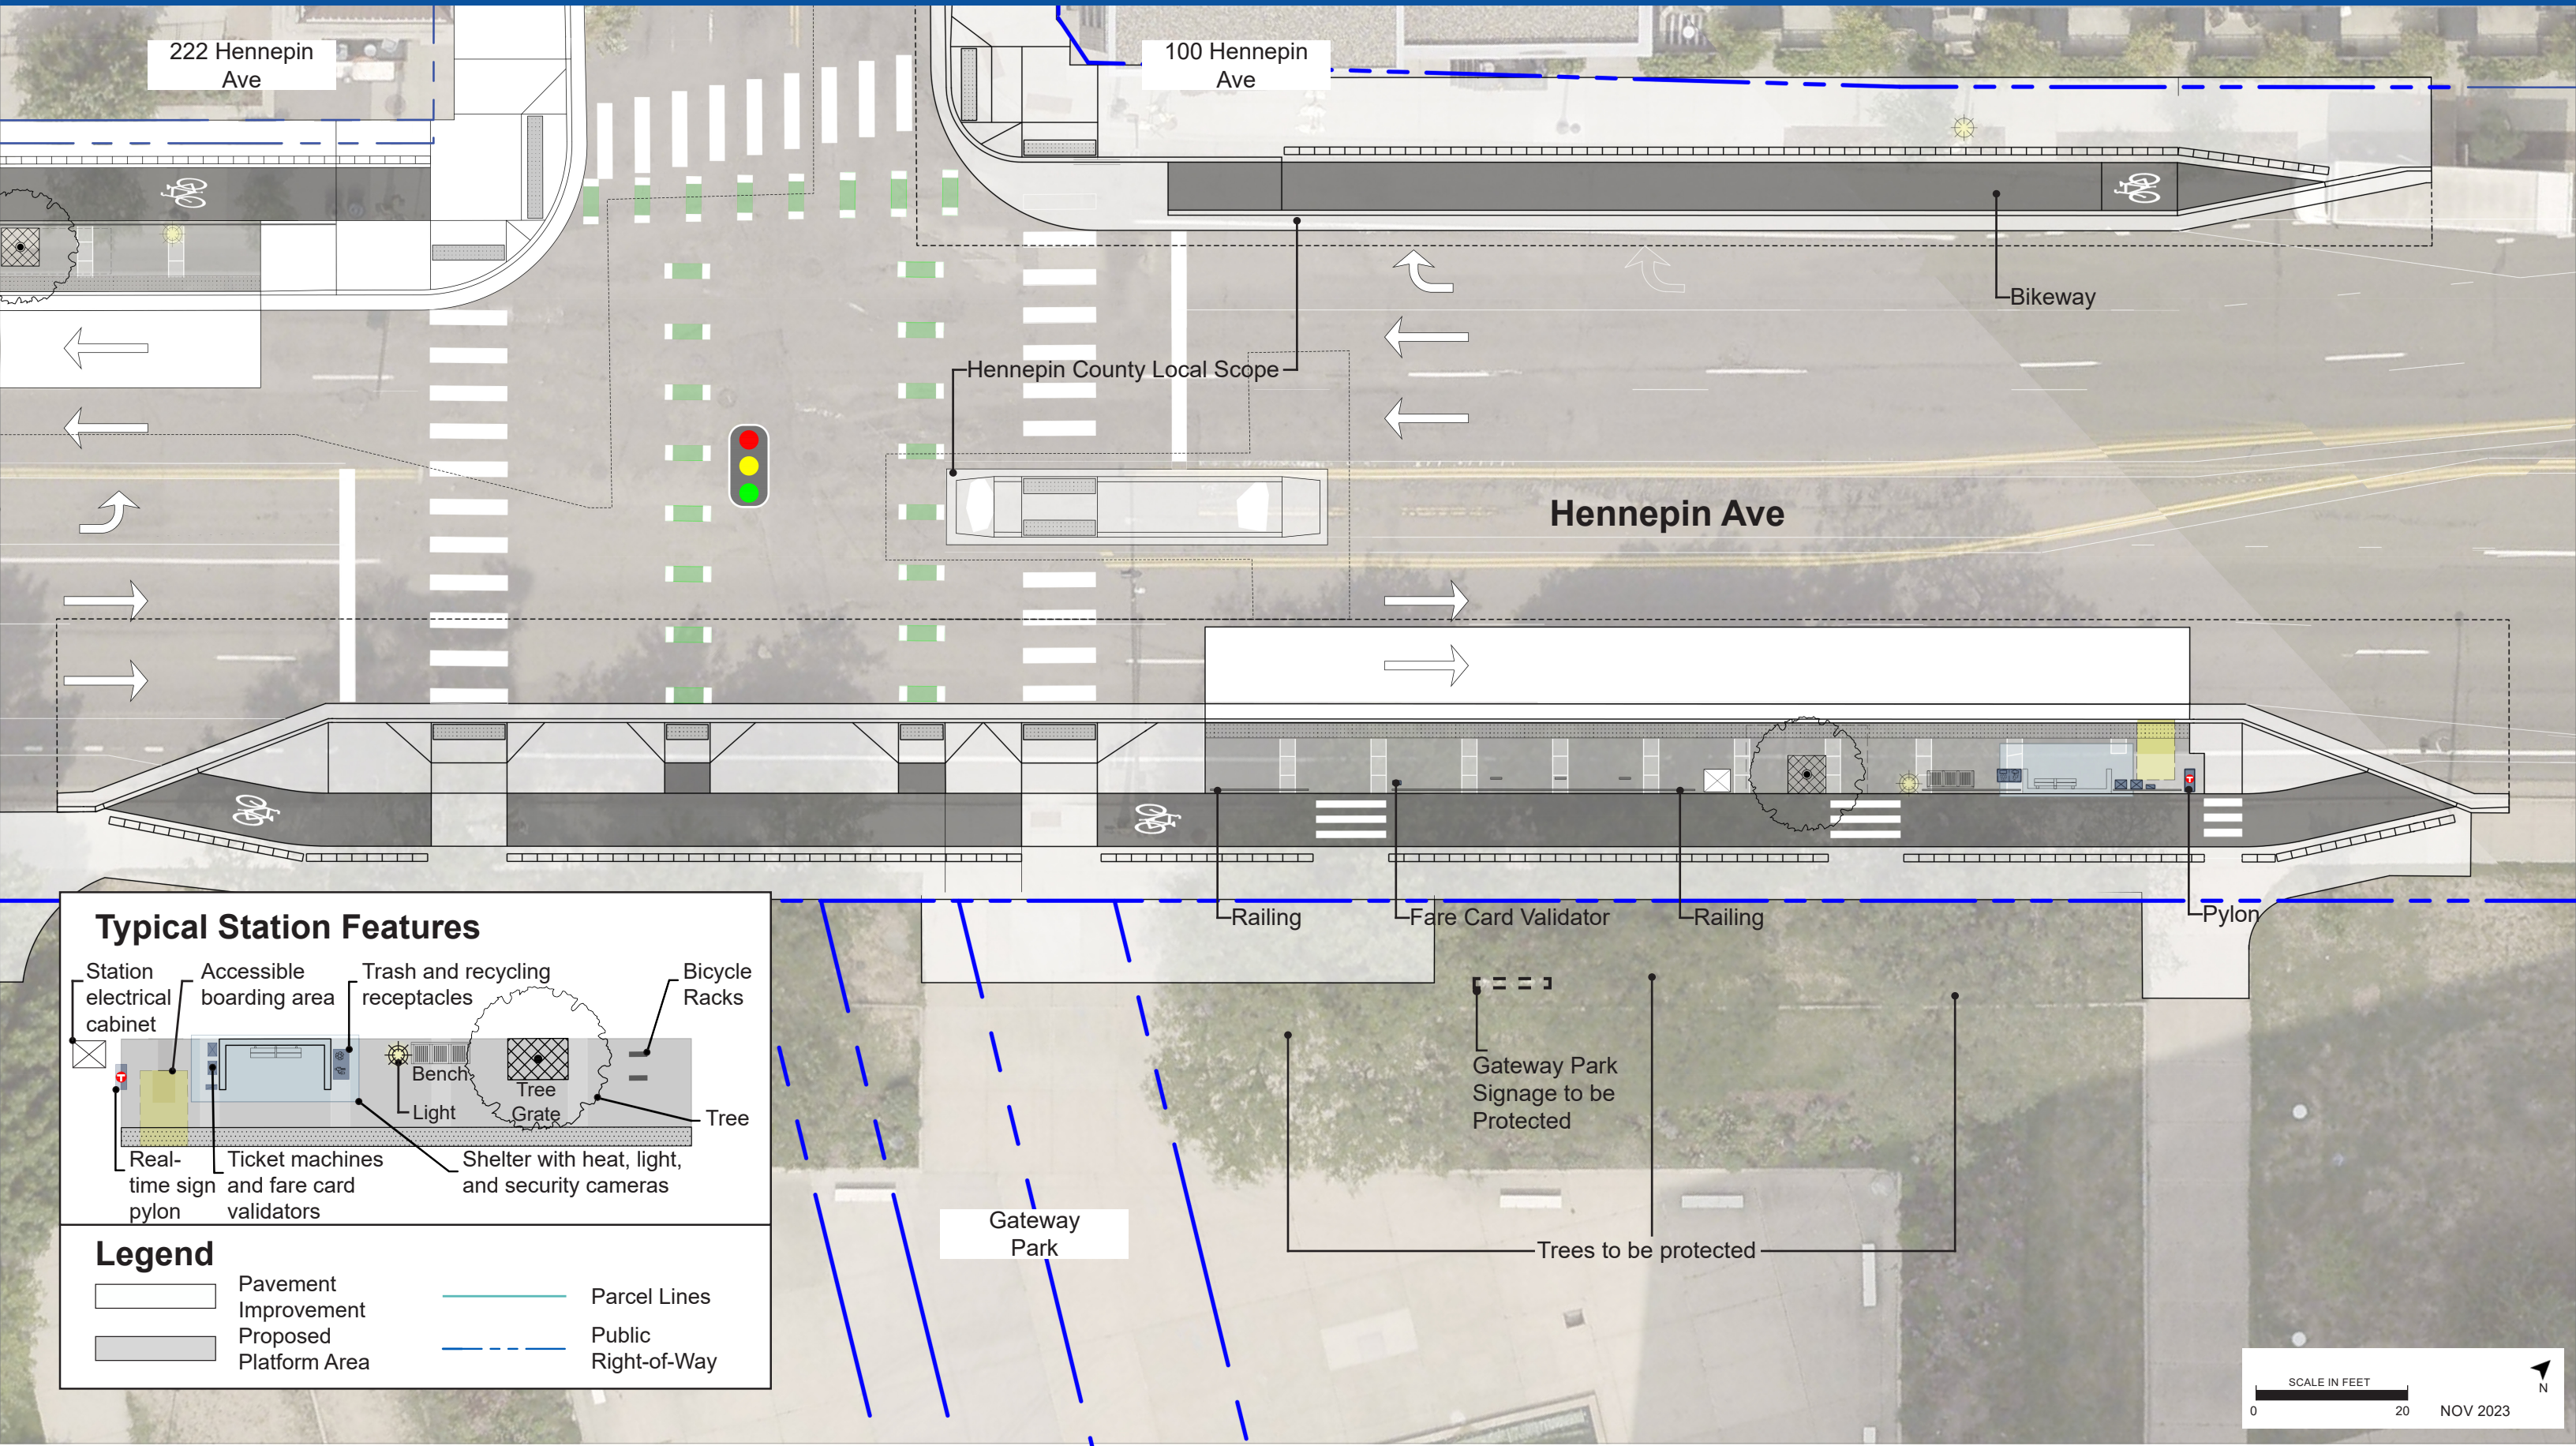

Hennepin & Gateway

222 Hennepin Ave

100 Hennepin Ave

Hennepin County Local Scope

Bikeway

Hennepin Ave

Railing

Fare Card Validator

Railing

Pylon

Gateway Park

Gateway Park Signage to be Protected

Trees to be protected

Typical Station Features

Legend

- Pavement Improvement
- Proposed Platform Area
- Parcel Lines
- Public Right-of-Way