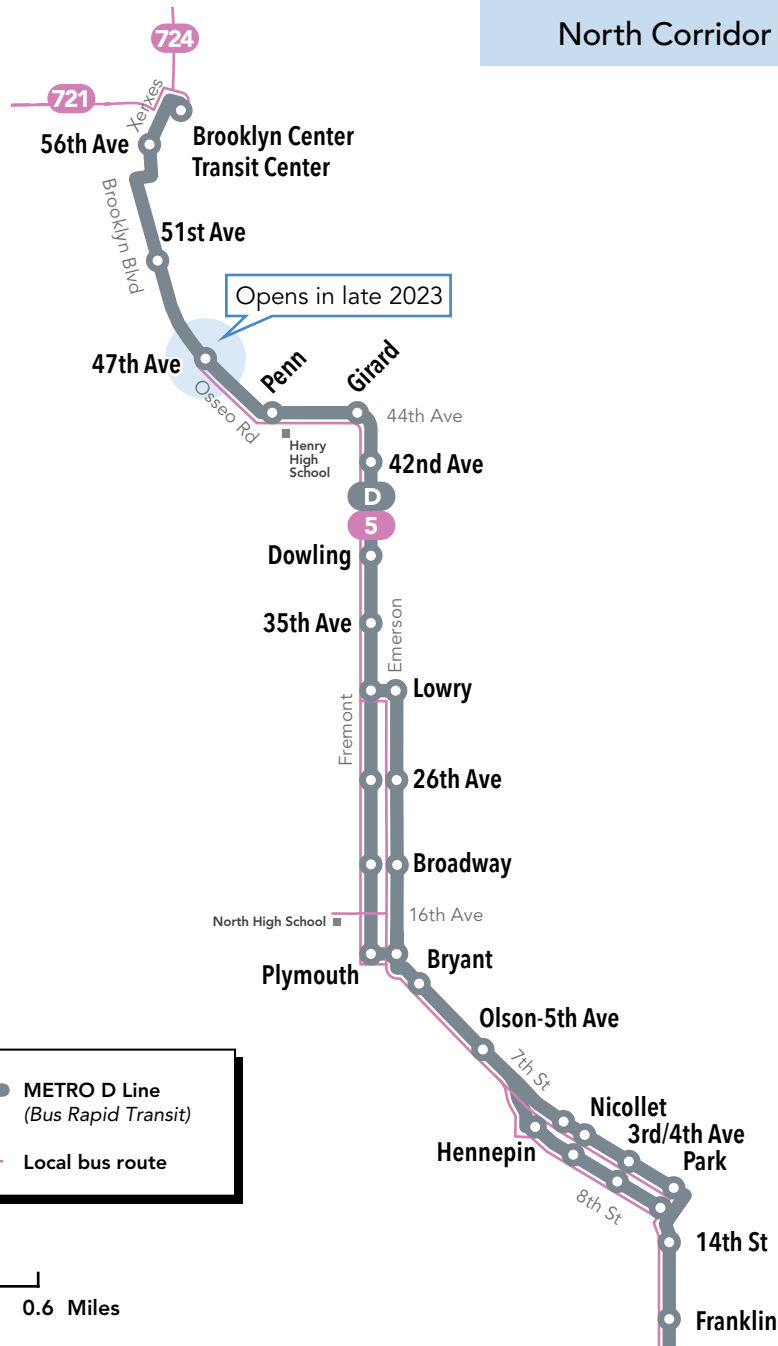

Map of planned METRO D Line and local route changes

North Corridor

South Corridor