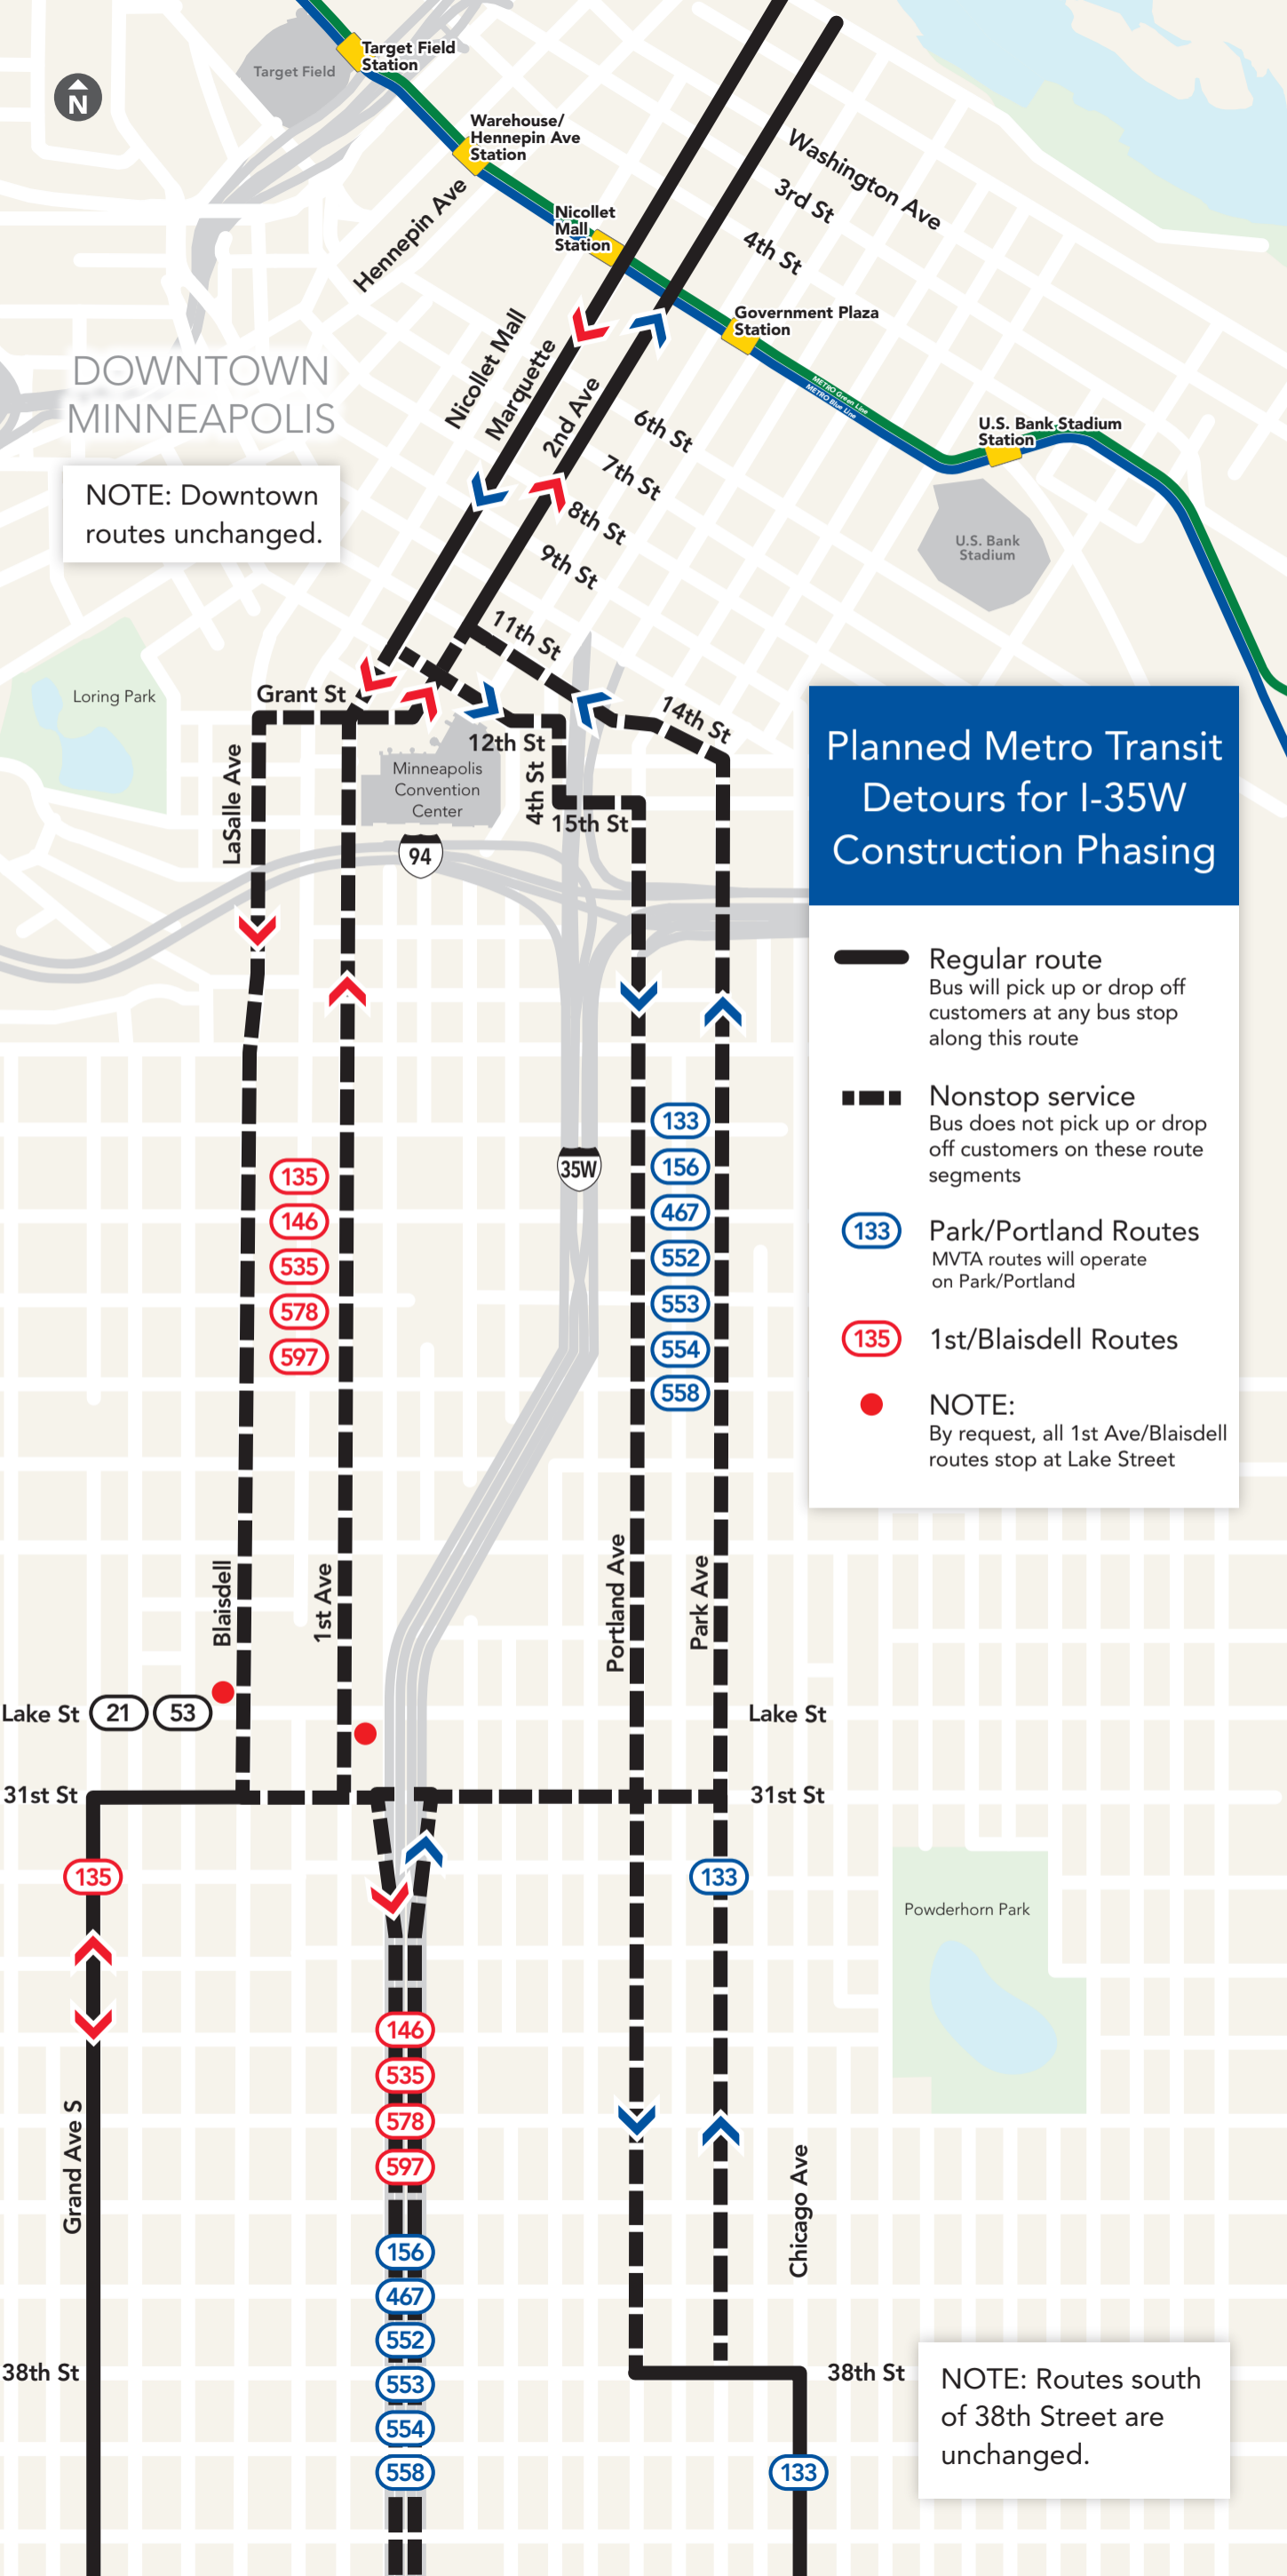

DOWNTOWN MINNEAPOLIS

NOTE: Downtown routes unchanged.

Planned Metro Transit Detours for I-35W Construction Phasing

-  **Regular route**
Bus will pick up or drop off customers at any bus stop along this route
-  **Nonstop service**
Bus does not pick up or drop off customers on these route segments
-  **133** Park/Portland Routes
MVTA routes will operate on Park/Portland
-  **135** 1st/Blaisdell Routes
-  **NOTE:**
By request, all 1st Ave/Blaisdell routes stop at Lake Street

NOTE: Routes south of 38th Street are unchanged.