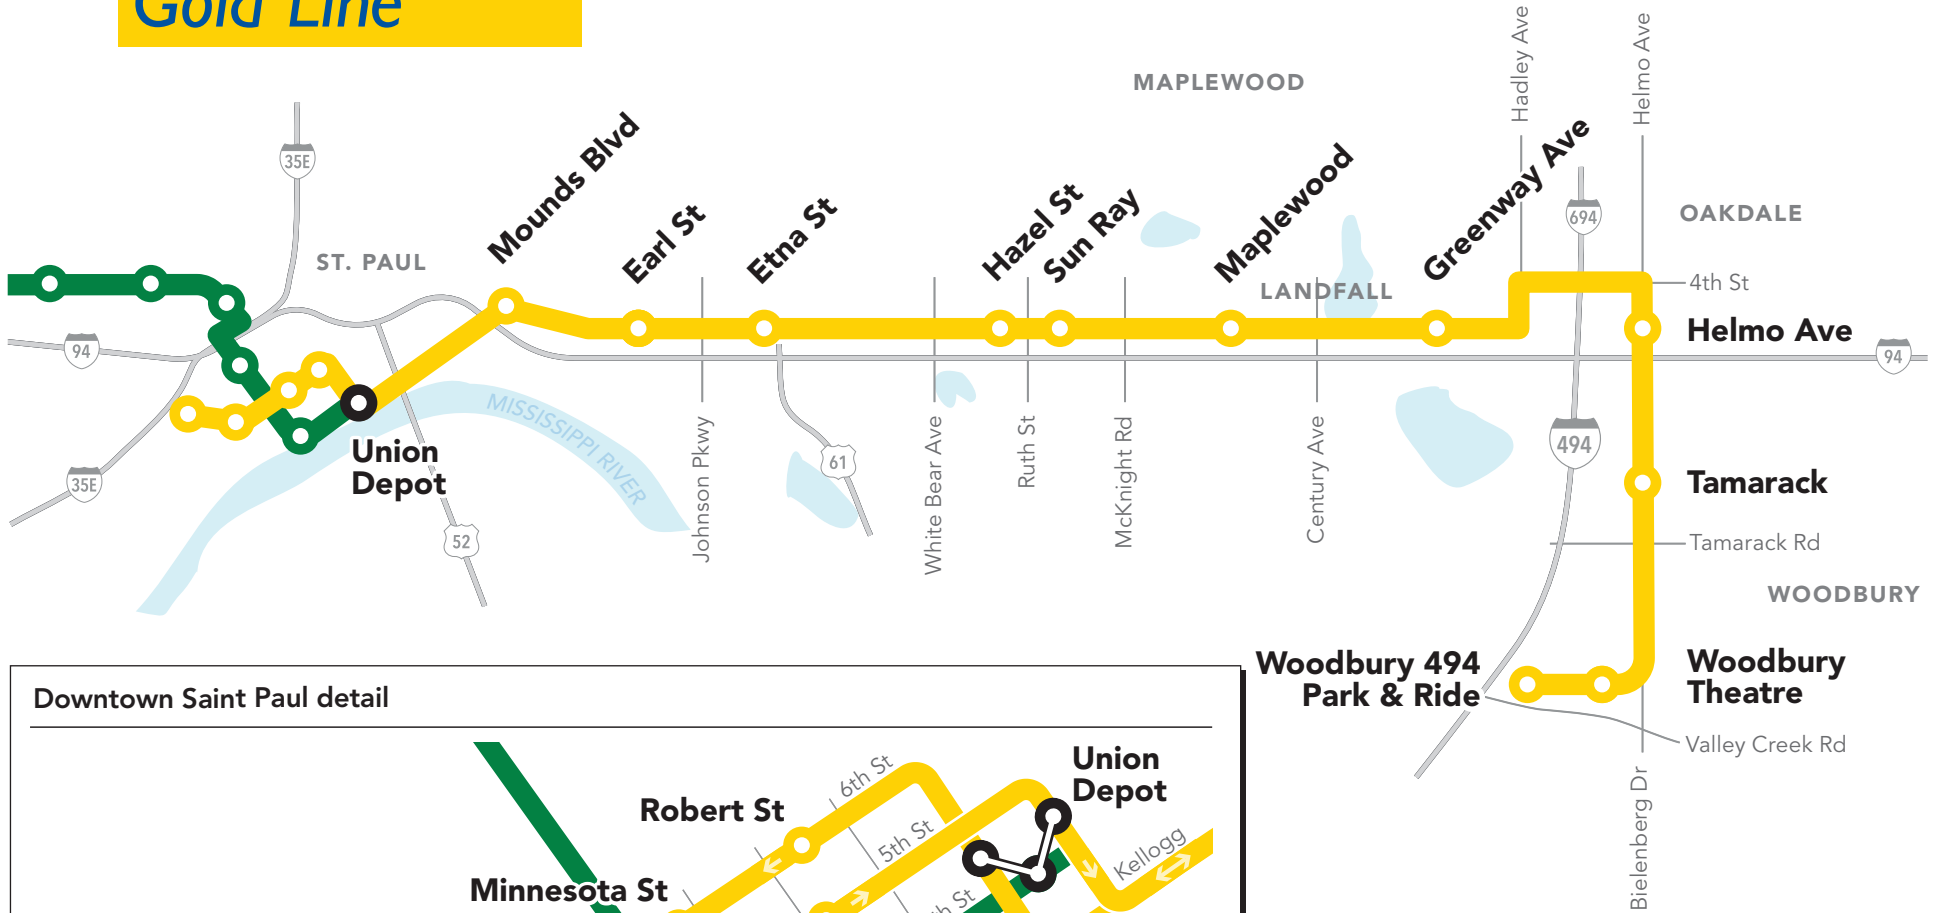

# T METRO

## Gold Line

Downtown Saint Paul detail

-  METRO Gold Line (Bus Rapid Transit)
-  METRO Green Line (Light Rail)
-  Transfer Station