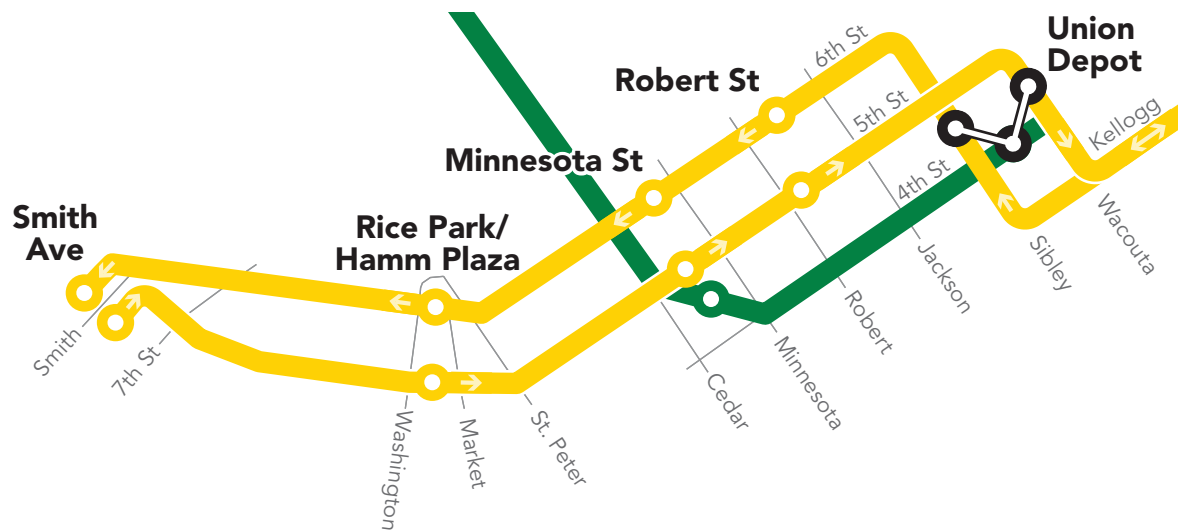

# T METRO

## Gold Line

Downtown Saint Paul detail

-  METRO Gold Line (Bus Rapid Transit)
-  METRO Green Line (Light Rail)
-  Transfer Station