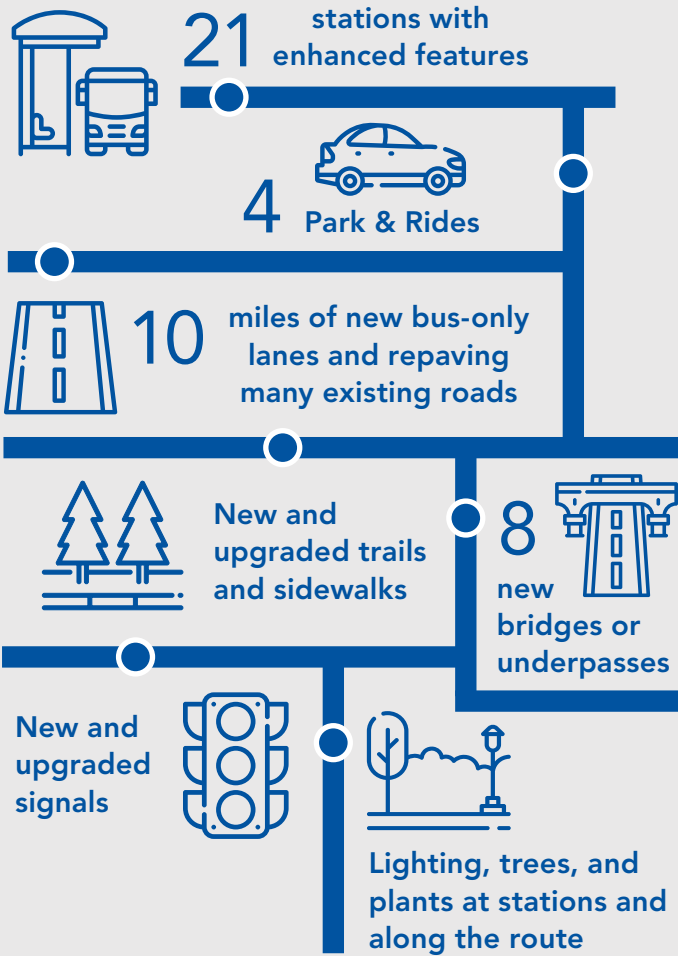

METRO Gold Line Construction

METRO Gold Line is a planned 10-mile transit bus rapid transit (BRT) line between St. Paul and Woodbury with bus-only lanes being constructed generally north of and near Interstate 94.

Construction Overview: