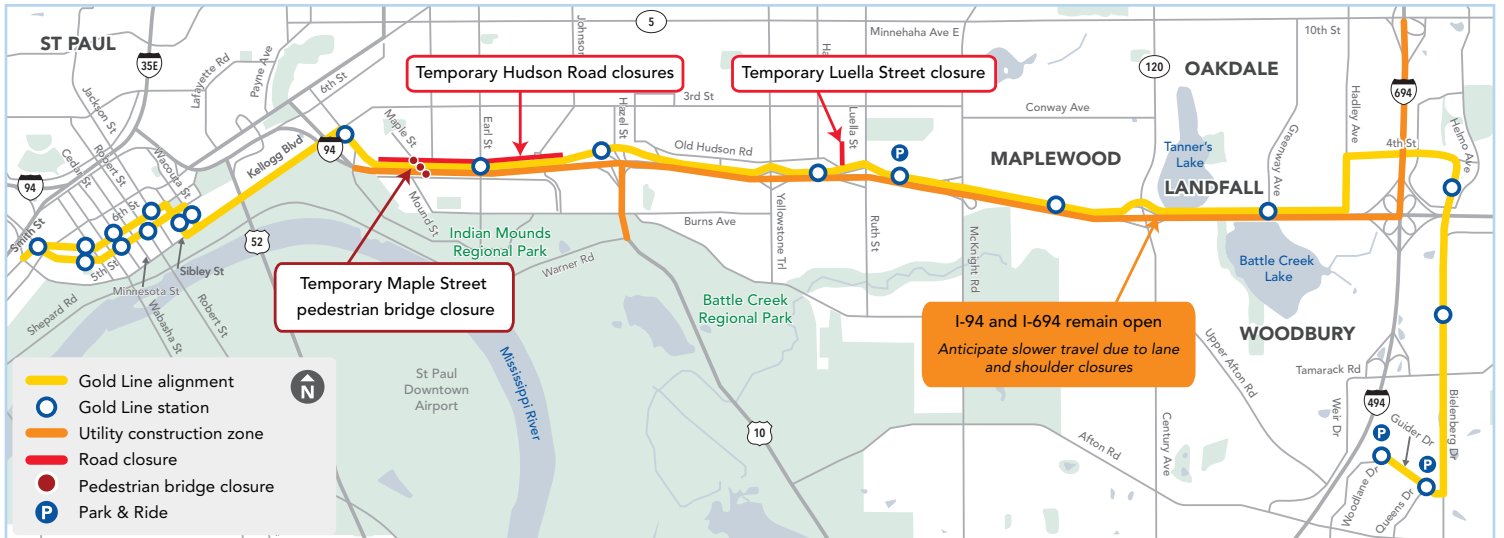

Utility construction map:

STAY INFORMED

Sign up for email updates: metrotransit.org/gold-line
See an interactive map: zan.mysocialpinpoint.com/goldlinebrt
Email us: goldline@metrotransit.org
Call us: 651-602-1919

Follow us:

- @GoldLineBRT
- @MetroTransitMN

If you need this information in an alternative format or language, contact:

- Si necesita esta información en un formato o idioma alternativo, póngase en contacto con:
- Yog koj xav tau cov lus no txhais uas lus hmoob lossis xav tau ib tus neeg pab txhais cov lus no rau koj, tiv tauj:
- Haddii aad dooneyso in aad macluumaadkan ku hesho siyaabo kale ama afaf kale, la xiriir:
- နမူနာအဖြစ် နှင့်အညီ အချက်အလက်အား အခြားပုံစံ၊ ဘာသာစကား၊ သို့မဟုတ် အခြားပုံစံဖြင့် ဆက်သွယ်ရန် အားပေးပါ။

Karina Kelton, Community Outreach Associate | 651-602-1919 • karina.kelton@metrotransit.org

April 2022