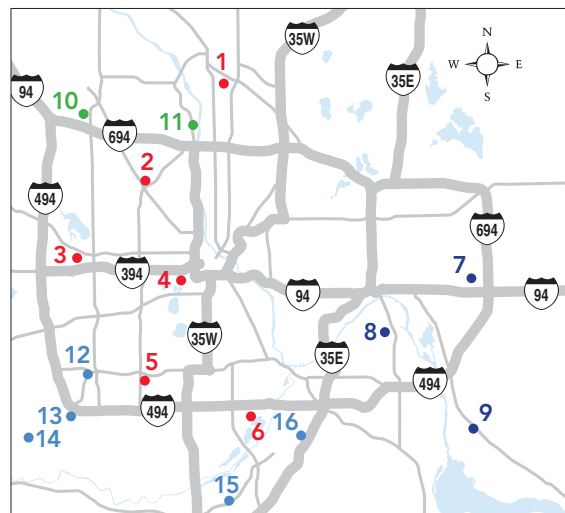

EXPRESS SERVICE – PARK FREE

State Fair Express buses operate from 17 Twin Cities locations. For automated State Fair transit information, call 612-341-4287.

\$5 ROUND-TRIP

Children age four and under ride free.
CASH ONLY—Please have exact change.

BUSES OPERATE 8 A.M. – MIDNIGHT DAILY

Express buses serve fair gate #20 (on the south side of Como Ave. across from the Warner Coliseum)

 All express service is wheelchair accessible.

Bus departure times are approximate.

Every Day Aug. 27–Sept. 7

Service Every 15 Minutes

- 1 Northtown Mall** – Blaine
University Ave. & Hwy. 10
- 2 Brookdale Shopping Center** – Brooklyn Center
Shingle Creek Pkwy. & Bass Lake Rd.
- 3 I-394 & Co. Rd. 73 Park & Ride** – Minnetonka
SW corner of I-394 & Co. Rd. 73
- 4 Dunwoody School of Technology** – Minneapolis
I-394 & Dunwoody Blvd.
- 5 Southdale Shopping Center** – Edina
NE corner of lot near 66th & York Ave.
- 6 Bloomington** – 82nd St. & 24th Ave. So.
Across from Mall of America East parking ramp

Service Every Half Hour

- 7 Oakdale Center Park & Ride** – Oakdale
West of I-694 on 10th St.
- 8 Signal Hills Shopping Center** – West St. Paul
South Robert St. & Butler Ave. (near Kmart)
- 9 Cottage Grove Park & Ride** – Cottage Grove
Along Hwy. 61 on West Point Douglas Rd.
between 80th St. and Jamaica Ave.