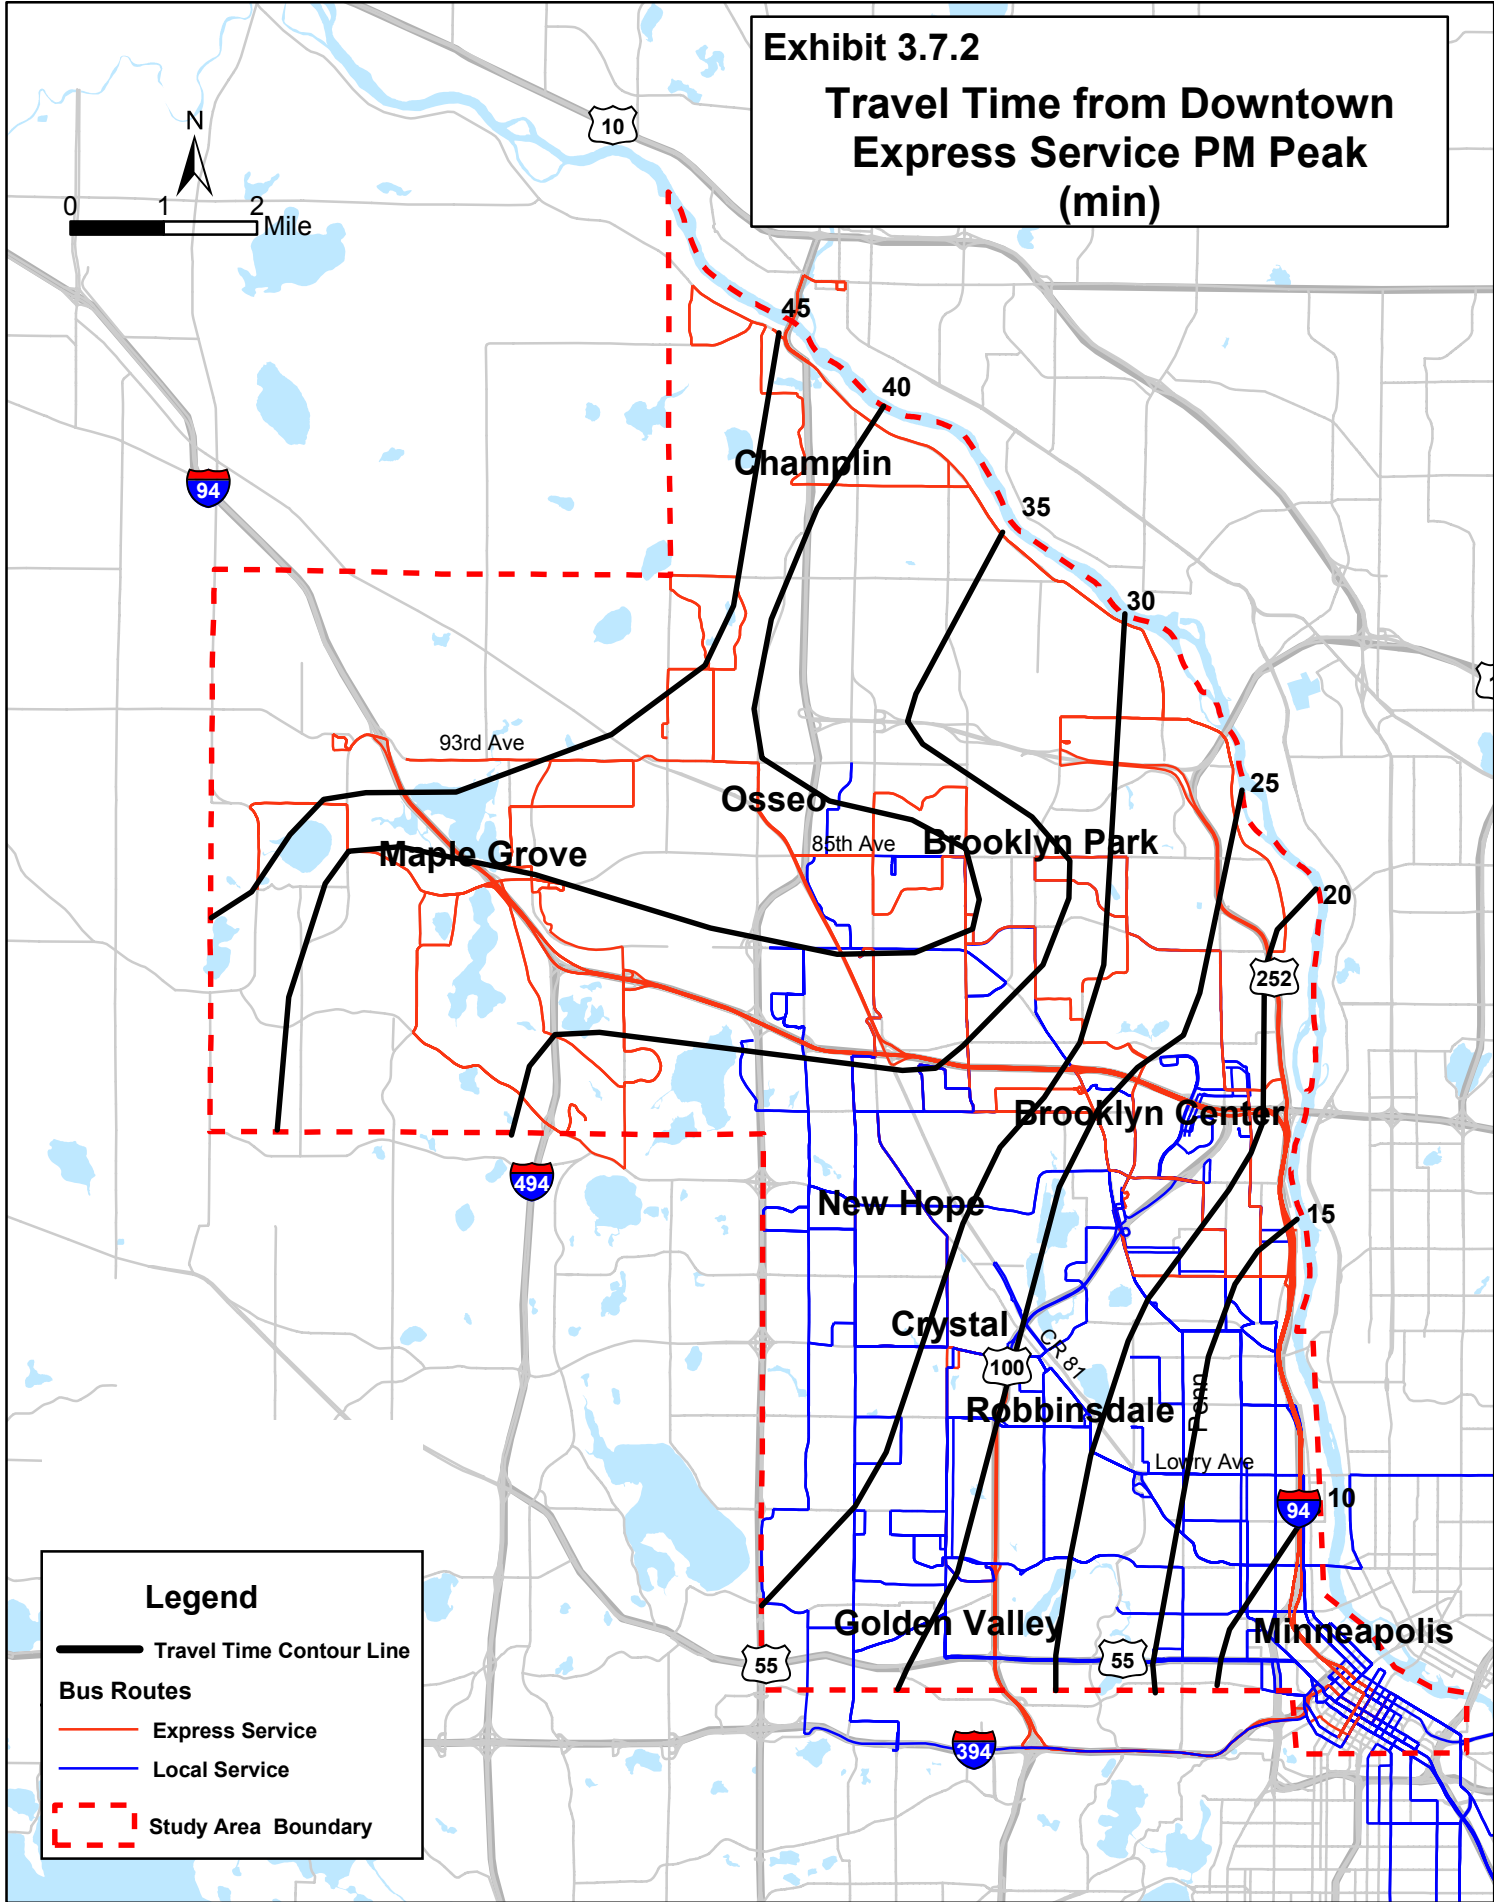

Exhibit 3.7.2
Travel Time from Downtown
Express Service PM Peak
(min)

Legend

- Travel Time Contour Line
- Bus Routes**
- Express Service
- Local Service
- Study Area Boundary