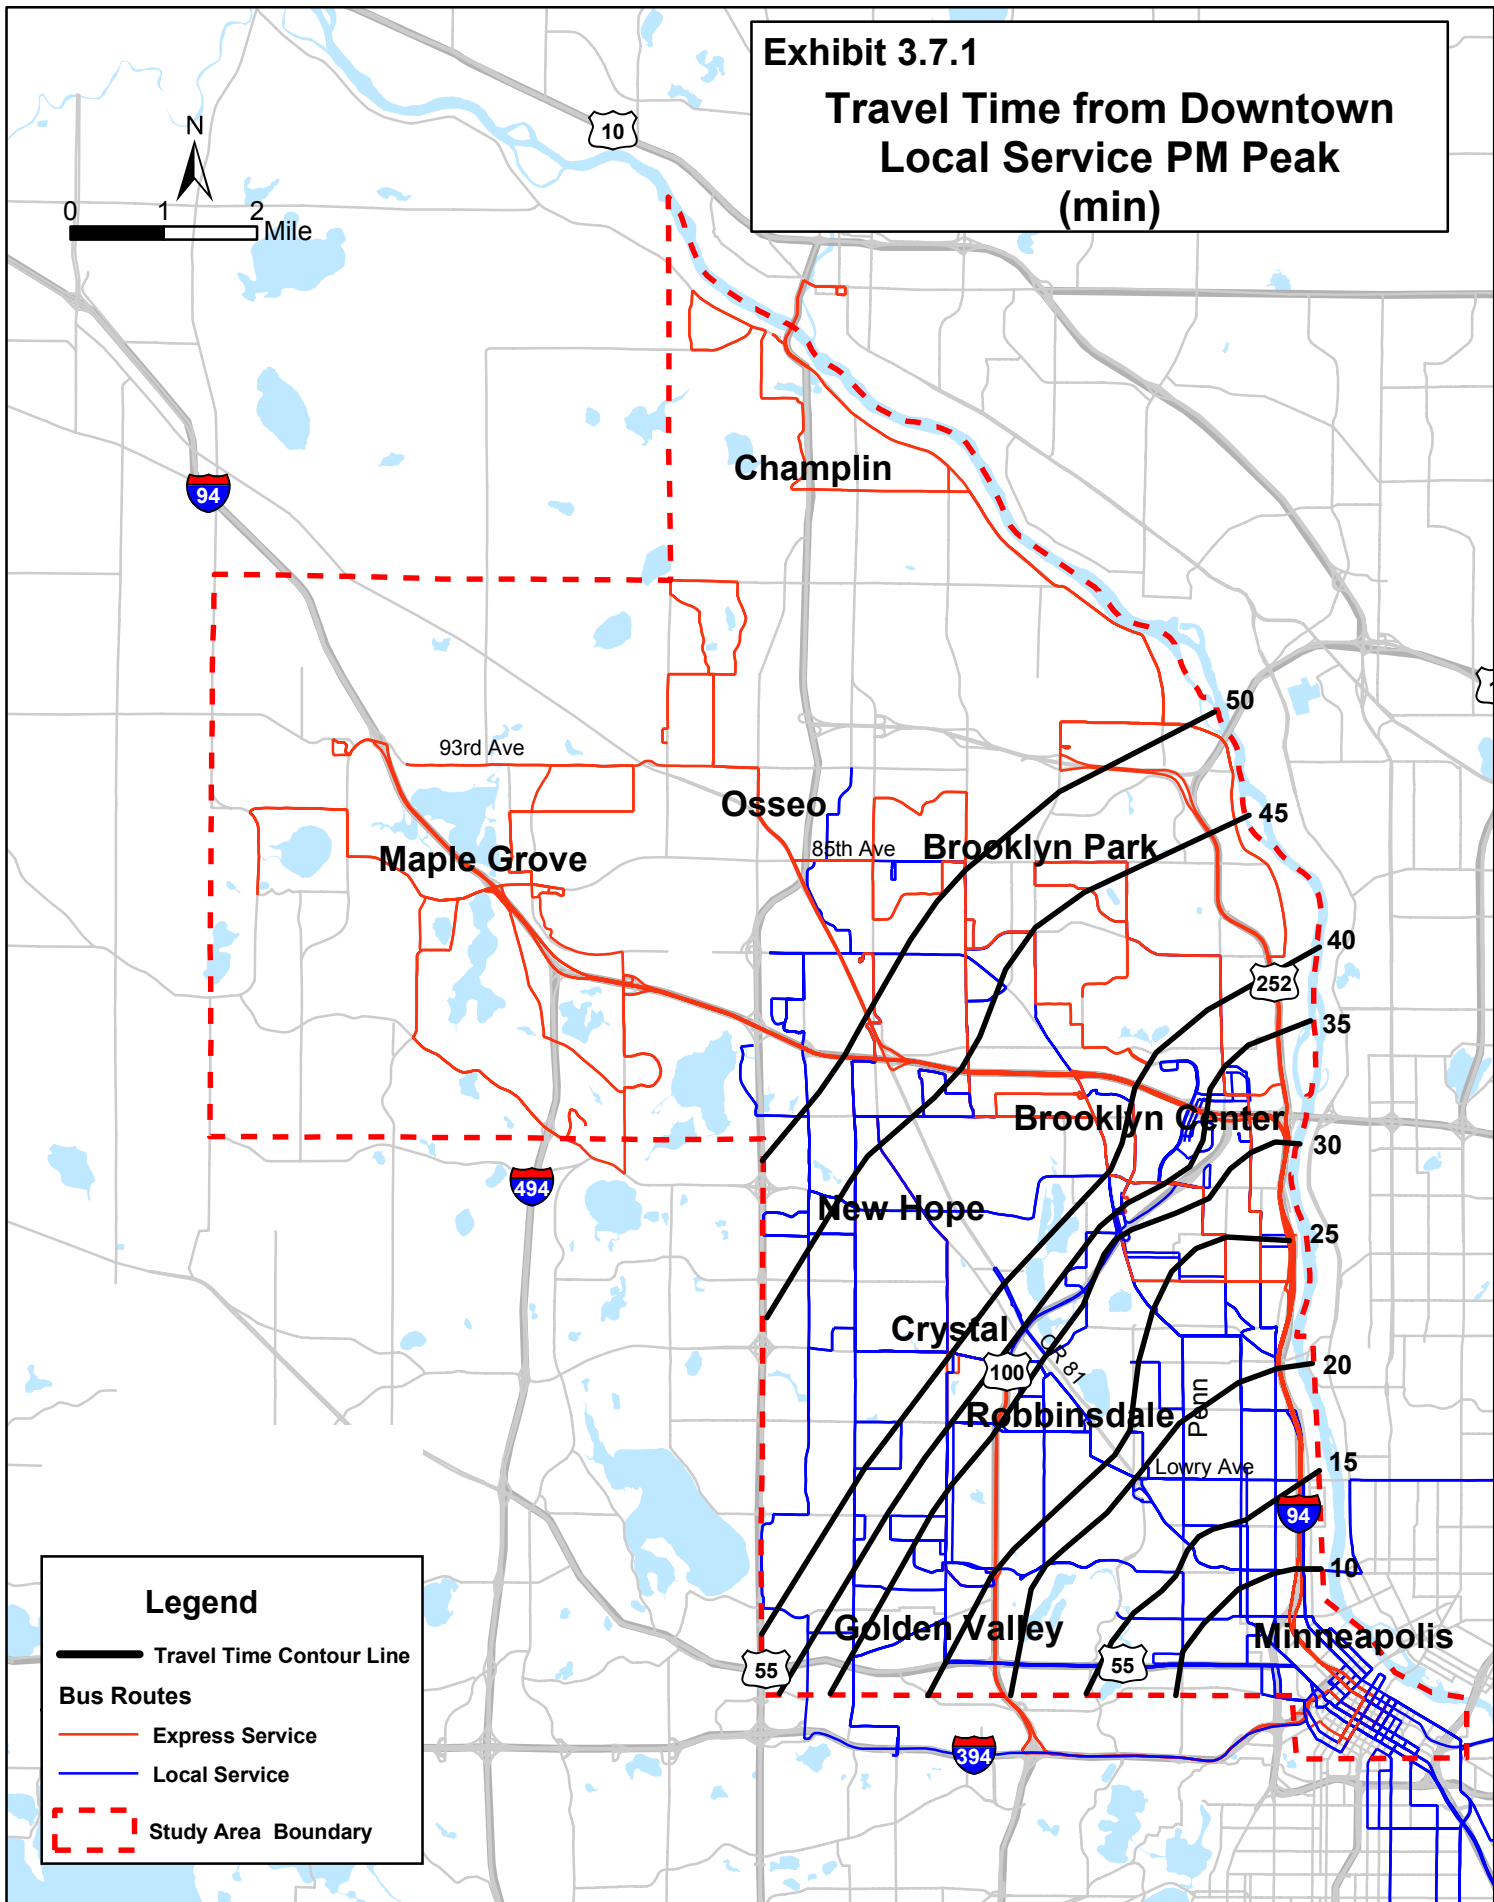

Exhibit 3.7.1
Travel Time from Downtown
Local Service PM Peak
(min)

Legend

- Travel Time Contour Line
- Bus Routes**
- Express Service
- Local Service
- Study Area Boundary