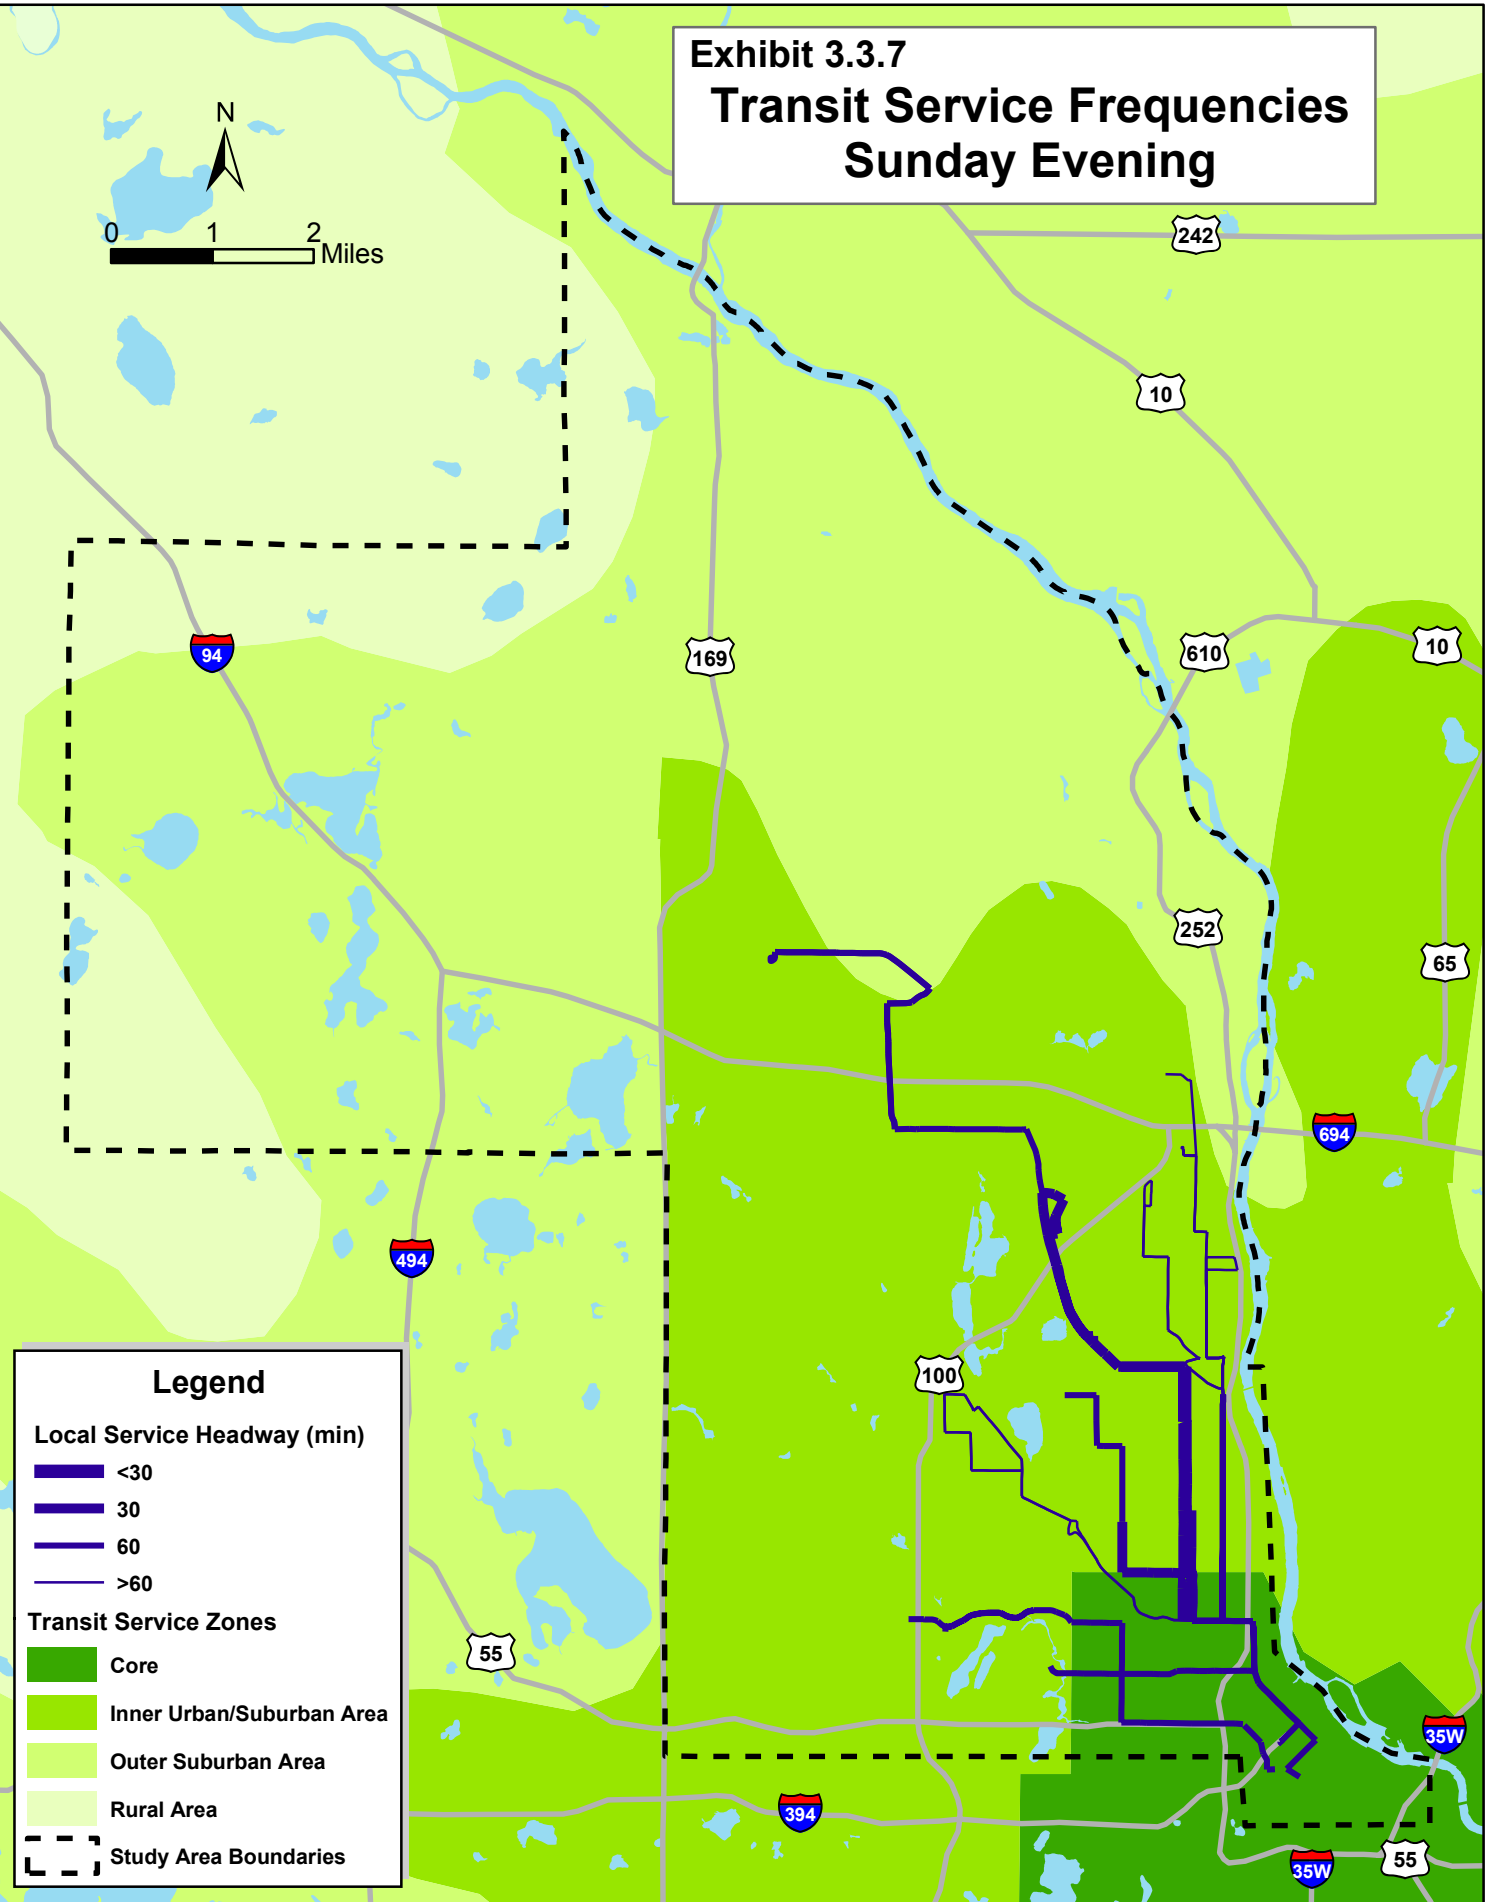

Exhibit 3.3.7 Transit Service Frequencies Sunday Evening

Legend

Local Service Headway (min)

- <30
- 30
- 60
- >60

Transit Service Zones

- Core
- Inner Urban/Suburban Area
- Outer Suburban Area
- Rural Area

Study Area Boundaries