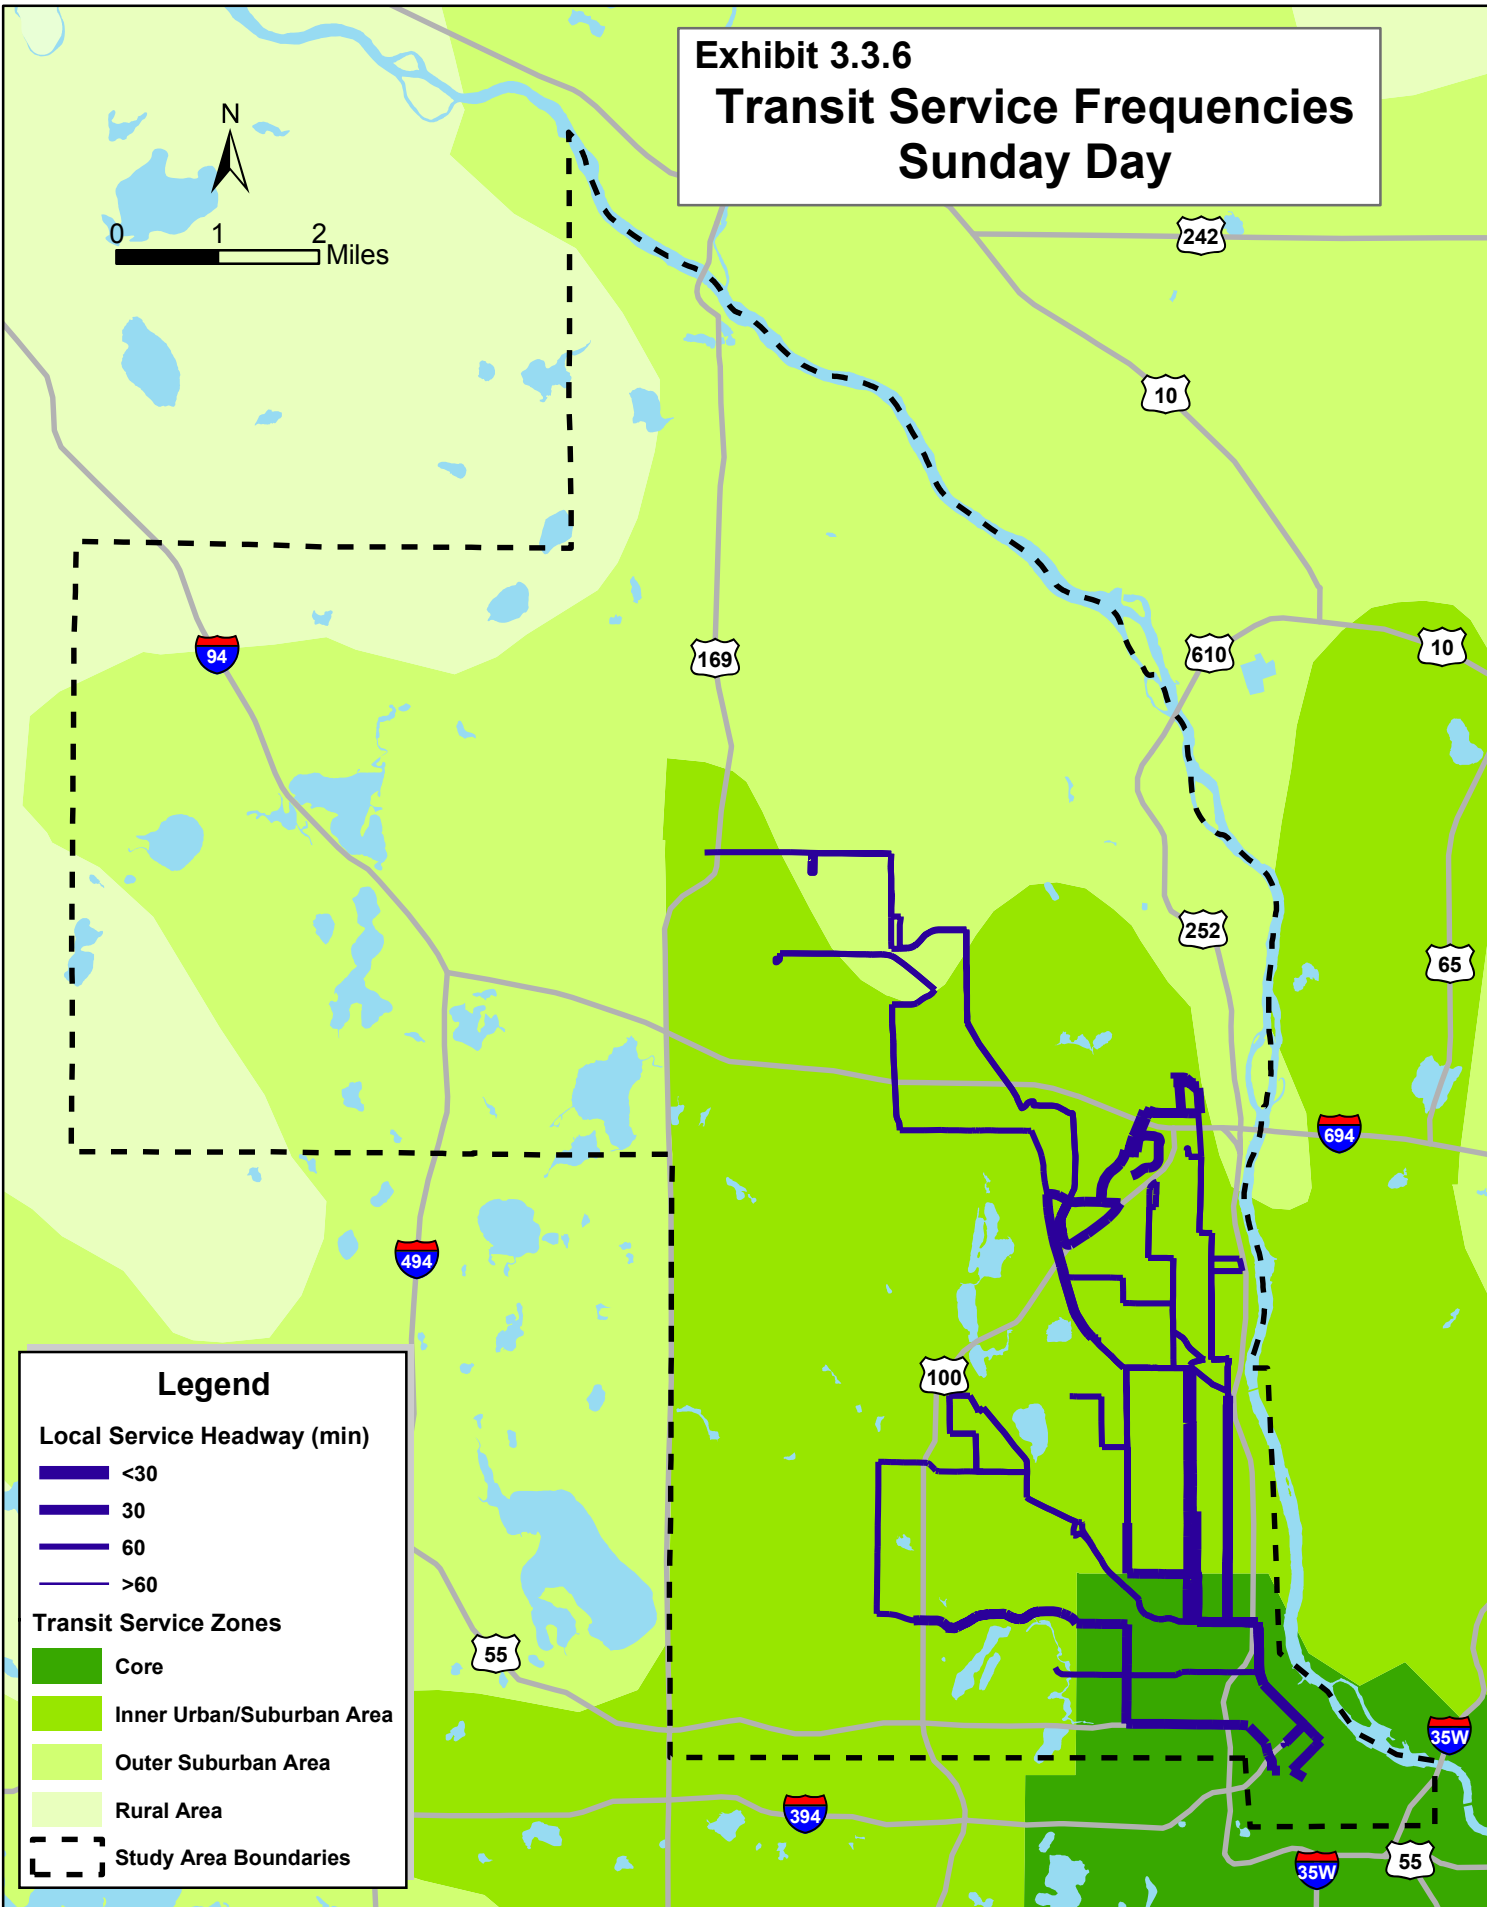

# Exhibit 3.3.6 Transit Service Frequencies Sunday Day

**Legend**

**Local Service Headway (min)**

- <30
- 30
- 60
- >60

**Transit Service Zones**

- Core
- Inner Urban/Suburban Area
- Outer Suburban Area
- Rural Area

Study Area Boundaries