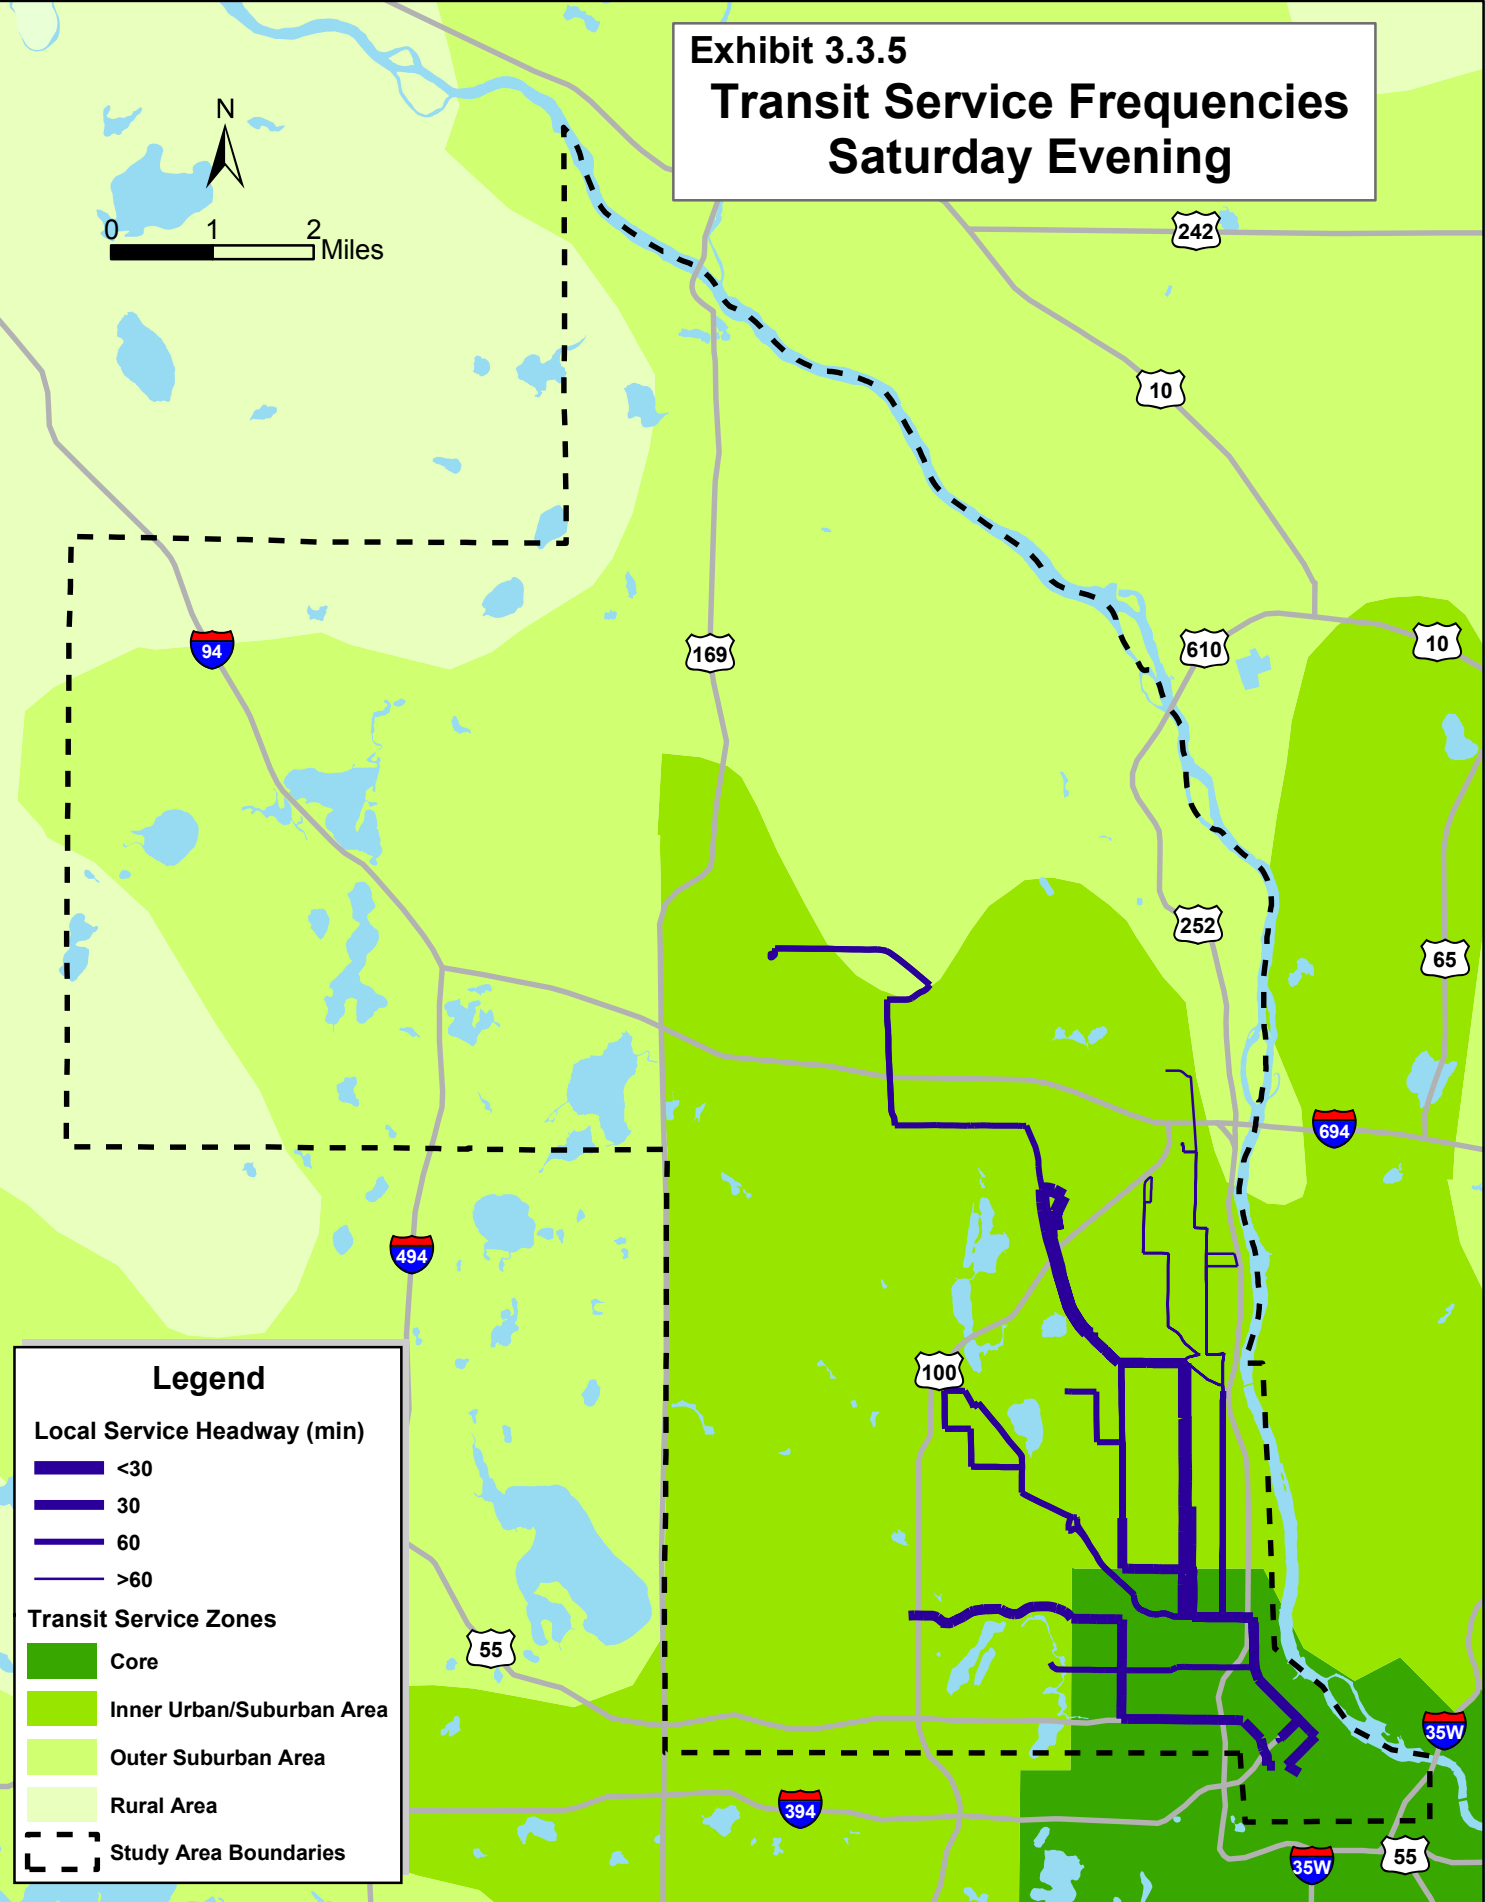

Exhibit 3.3.5 Transit Service Frequencies Saturday Evening

Legend

Local Service Headway (min)

- <30
- 30
- 60
- >60

Transit Service Zones

- Core
- Inner Urban/Suburban Area
- Outer Suburban Area
- Rural Area

Study Area Boundaries