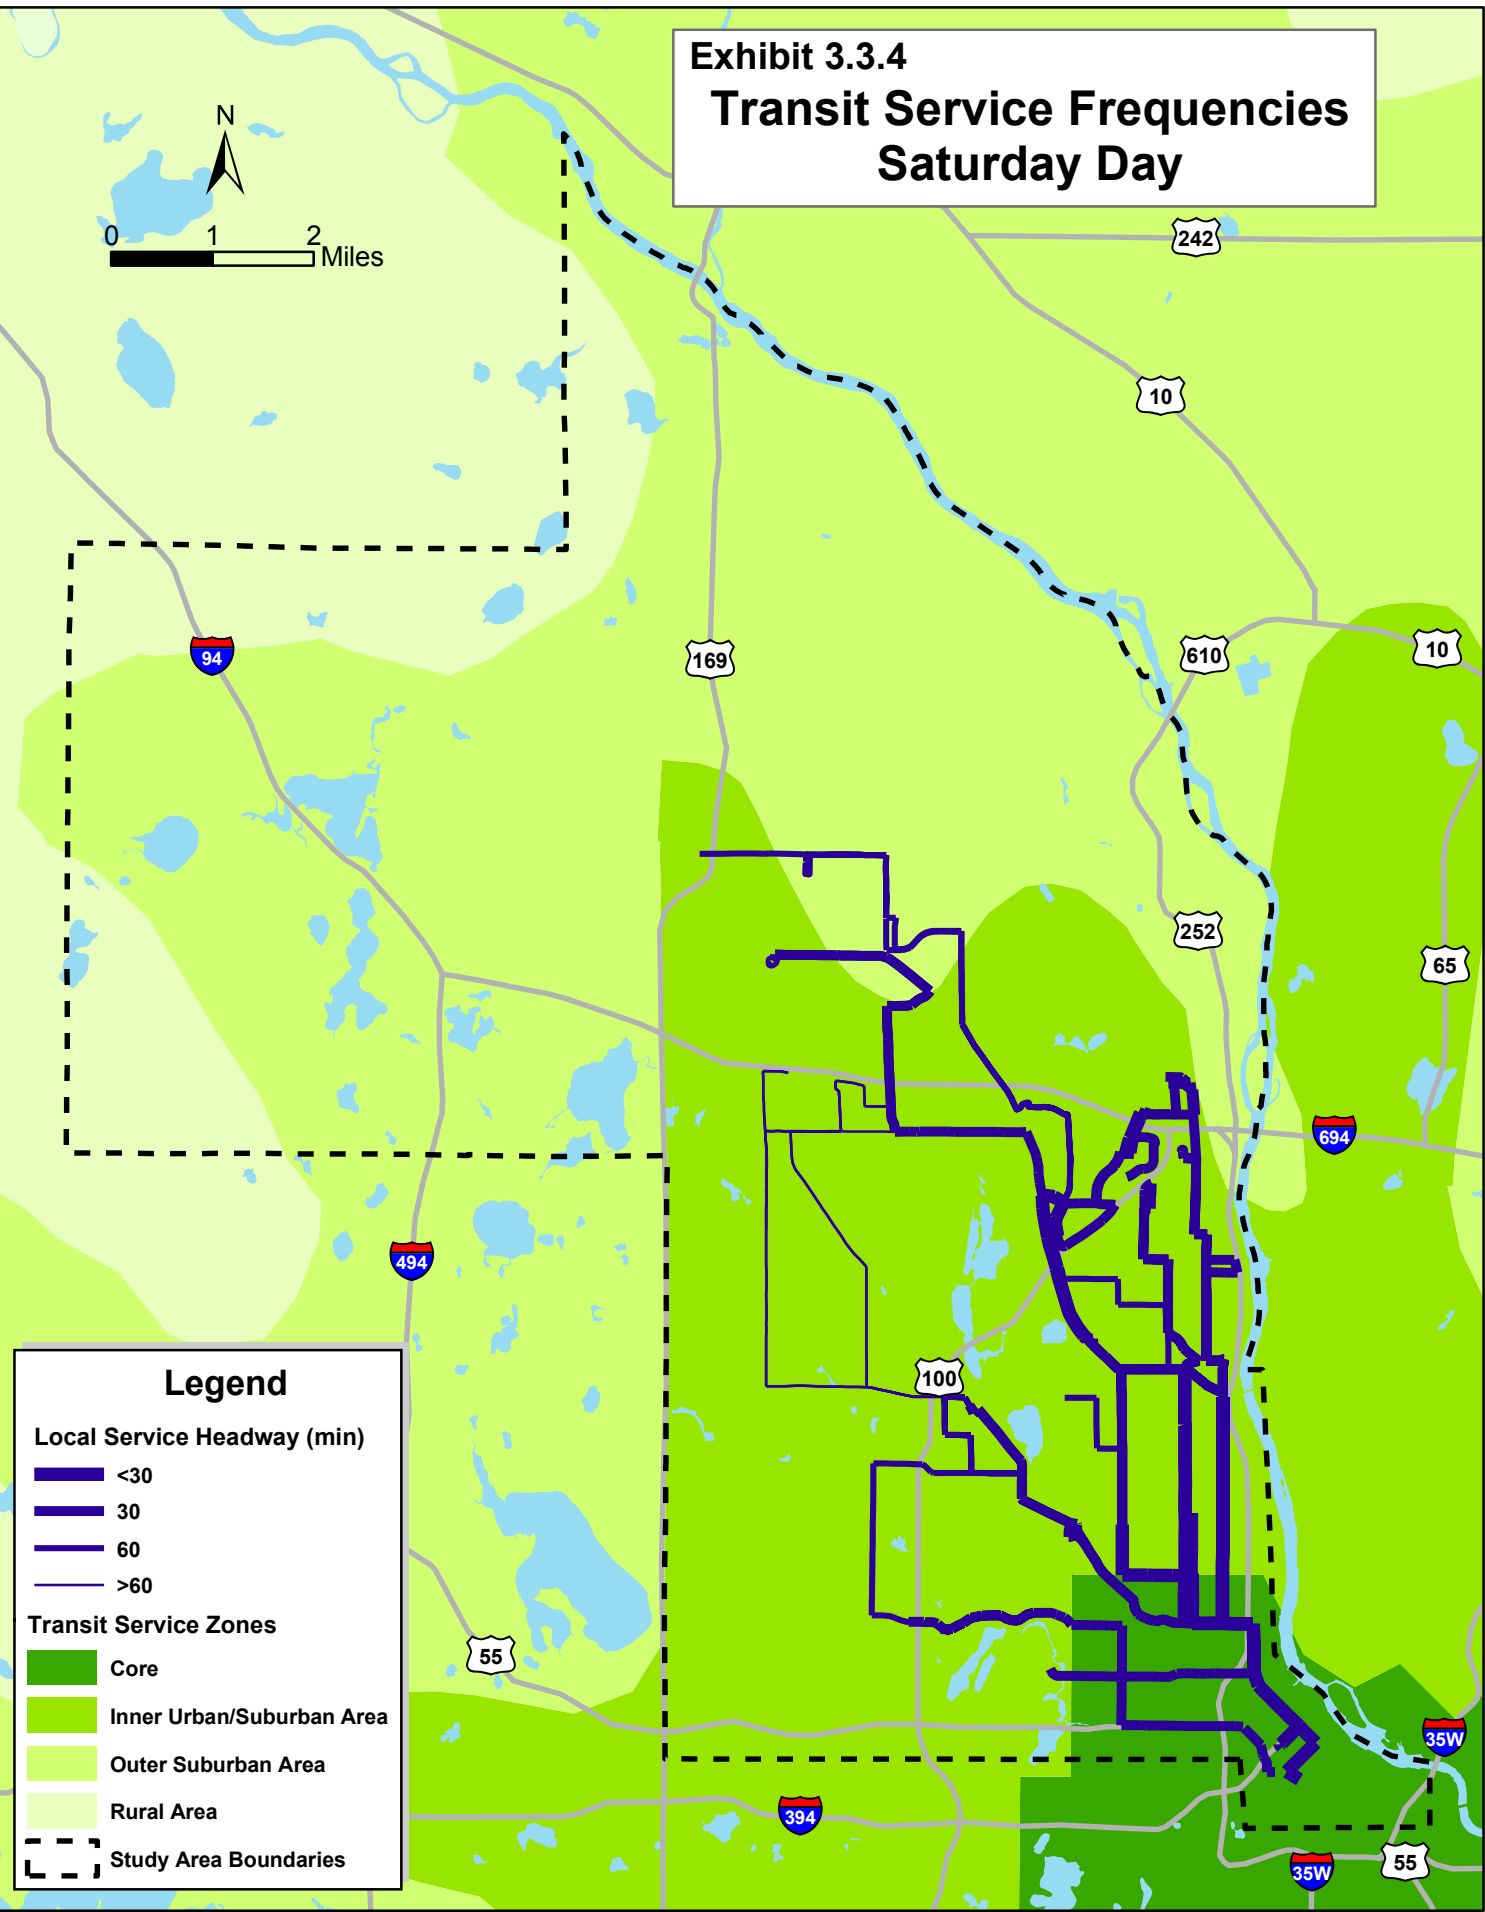

Exhibit 3.3.4 Transit Service Frequencies Saturday Day

Legend

Local Service Headway (min)

- <30
- 30
- 60
- >60

Transit Service Zones

- Core
- Inner Urban/Suburban Area
- Outer Suburban Area
- Rural Area

Study Area Boundaries