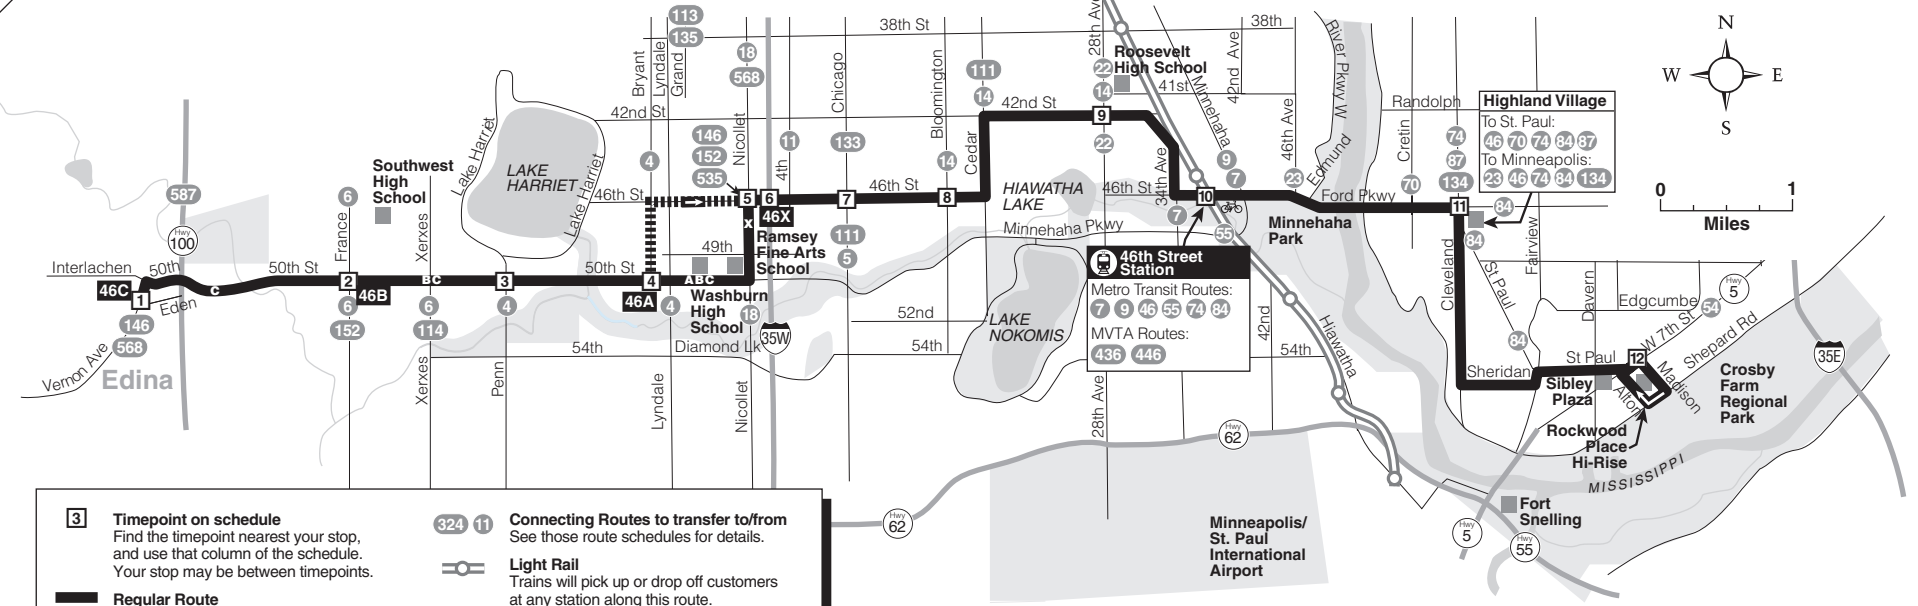

- **B** Bus arrives 2 minutes before time shown
- **C** Bus arrives 3 minutes before time shown
- **D** Bus arrives 4 minutes before time shown
- **E** Bus arrives 9 minutes before time shown

Shaded times denote rush-hour service. See fare panel at left for rush-hour fares.

612-373-3333
www.metrotransit.org

3 Timepoint on schedule
Find the timepoint nearest your stop, and use that column of the schedule. Your stop may be between timepoints.

Regular Route
Bus will pick up or drop off customers at any bus stop along this route.

Limited Service
Only certain trips take this route.

46A Route Ending Point
Trips with