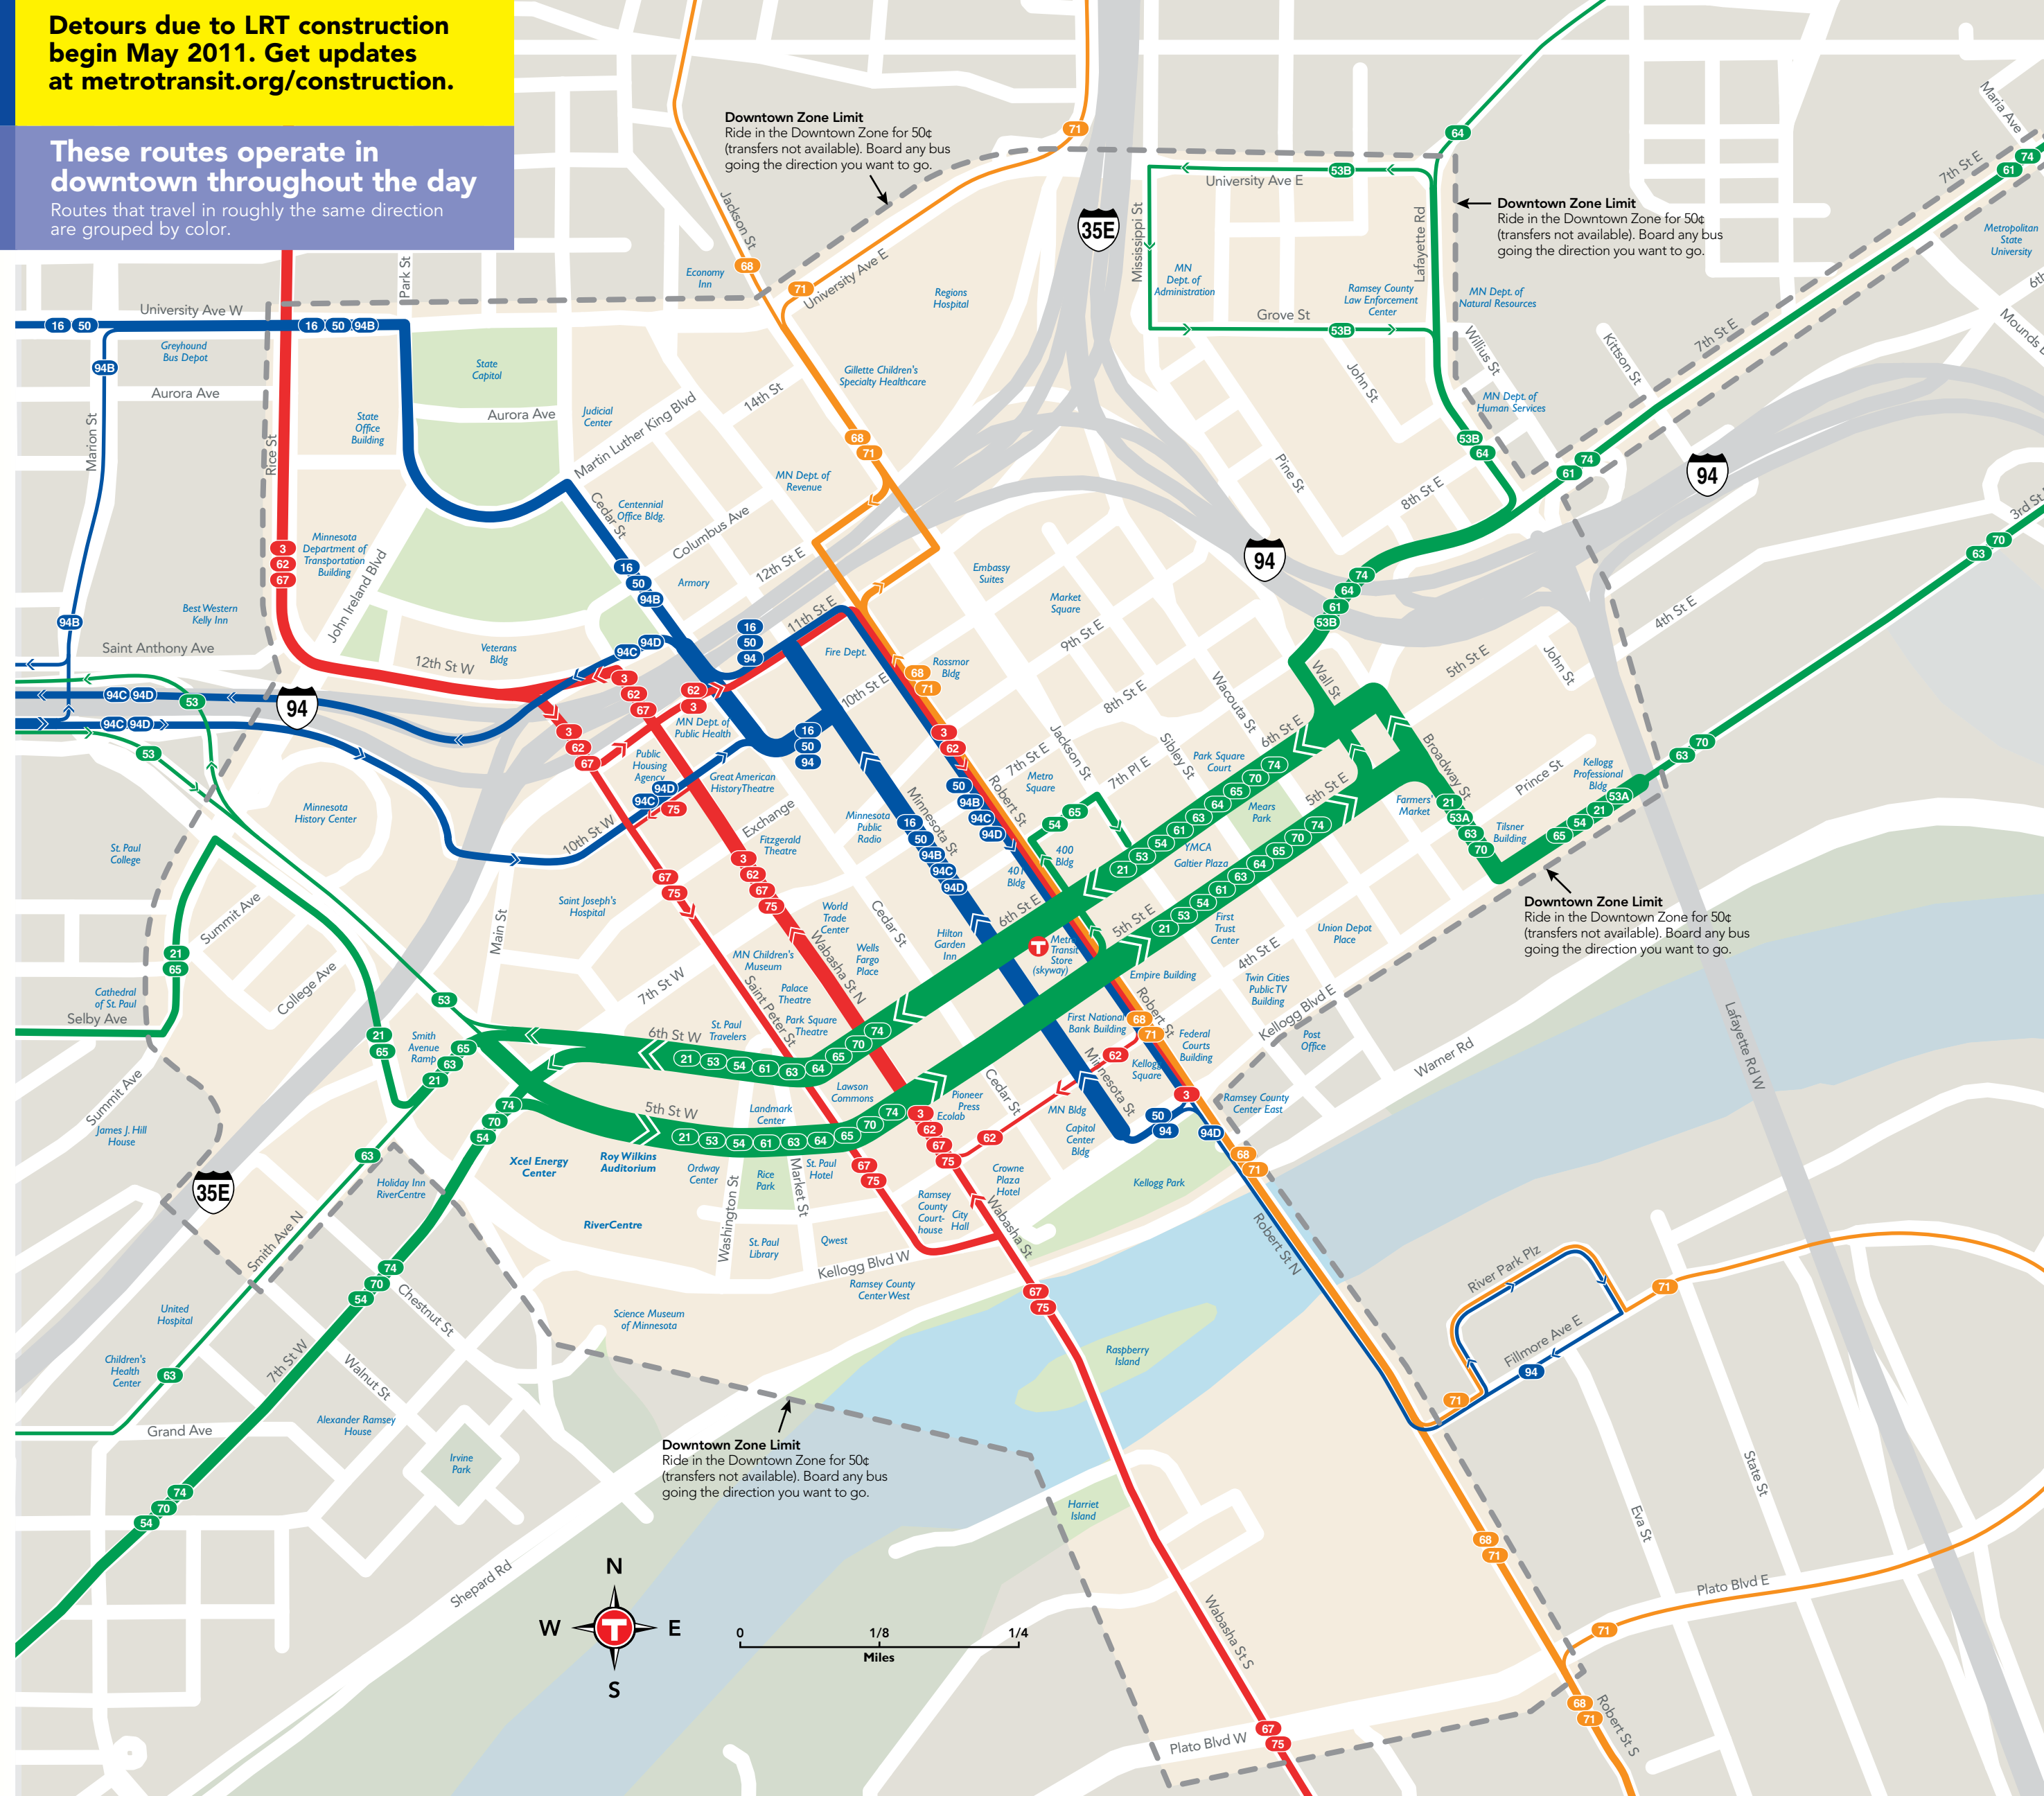

## Routes serving downtown

Buses travel mainly on the streets listed, but may also travel on other streets.

### Downtown St. Paul Local Routes

Route	Northbound via	Southbound via
3	Wabasha	Robert St
16	Minnesota	Robert St
62	Wabasha	Robert St
67	Wabasha	St Peter St
68	Robert	Robert St
71	Robert	Robert St
75	Wabasha	St Peter St
262	Wabasha	Robert St

Route	Eastbound via	Westbound via
21	5th St	6th St
61	5th St	6th St
63	5th St	6th St
64	5th St	6th St
65	5th St	6th St
70	5th St	6th St
74	5th St	6th St

## These routes operate in downtown throughout the day

Routes that travel in roughly the same direction are grouped by color.

**Trip Planner**

To:

From: