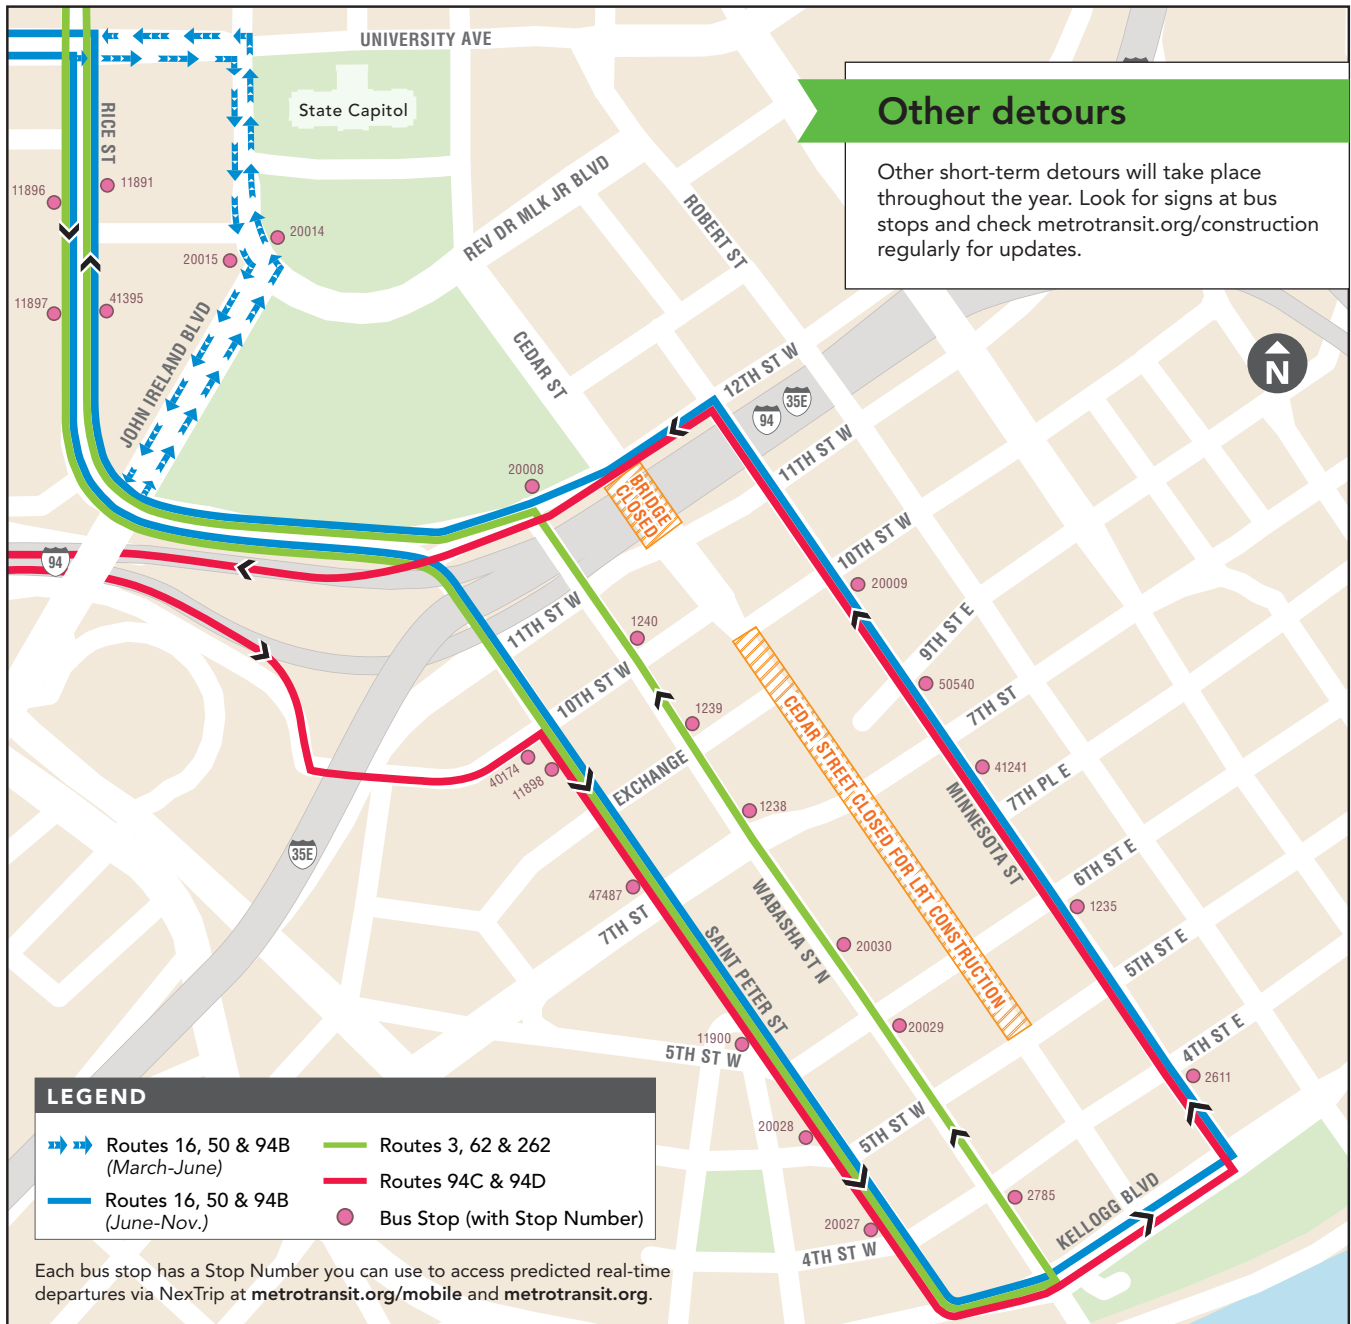

Downtown St. Paul detour

Expected start date: March 3

- Due to the closure of the Cedar St. bridge over I-94, eastbound buses will travel on MLK Blvd., John Ireland Blvd. and Rice St./12th St. to St. Peter St.
- Buses will serve marked stops along St. Peter St.
- Westbound buses will travel on Minnesota St. between Kellogg and 12th St., then follow John Ireland and MLK Blvd. to University.
- Expected to last through November 2012

On or around June 1

- University Ave. will close between Rice St. and Robert St.
- Eastbound buses will leave University Ave. at 12th St./Rice St. to St. Peter St.
- Westbound buses will travel on 12th St./Rice St. between Minnesota St. and University Ave.
- Expected to last through November 2012