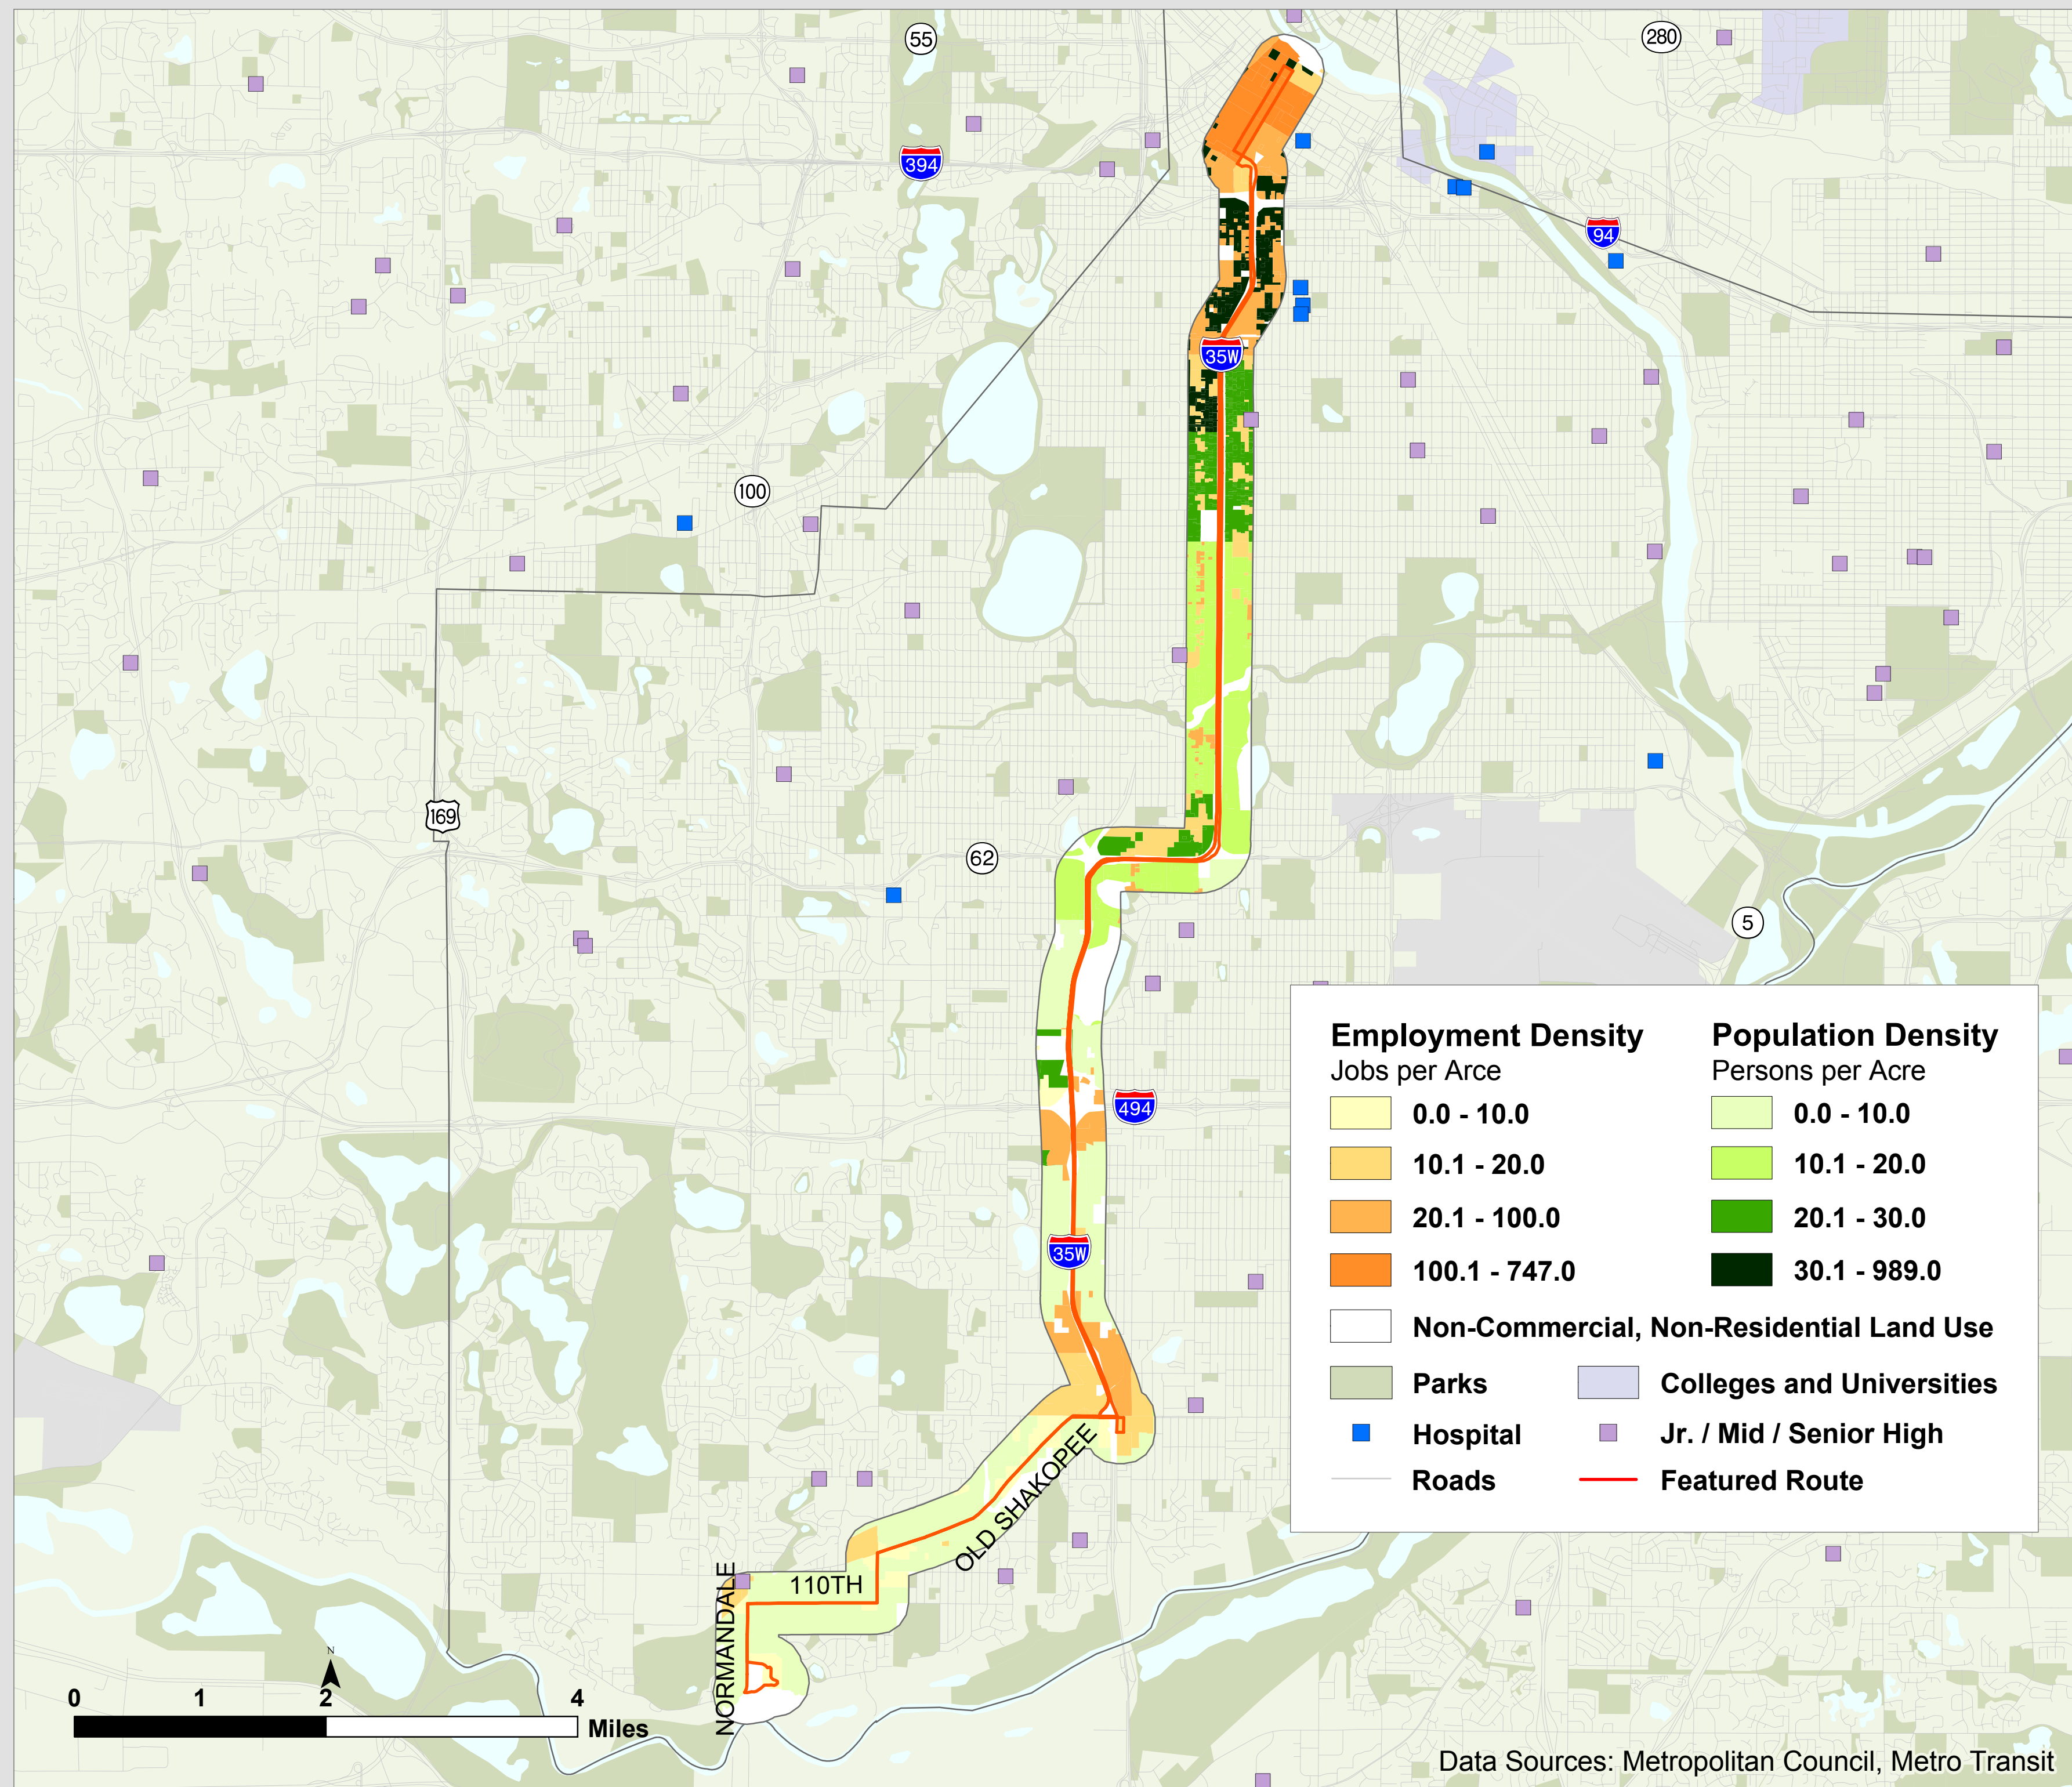

# Route 597

# Metro Transit

### Route Description

Rush-hour express service between Downtown Minneapolis and Bloomington via I-35W.

### Destinations Served

Downtown Minneapolis, 82nd Street Station, Old Shakopee Road, Masonic Home.