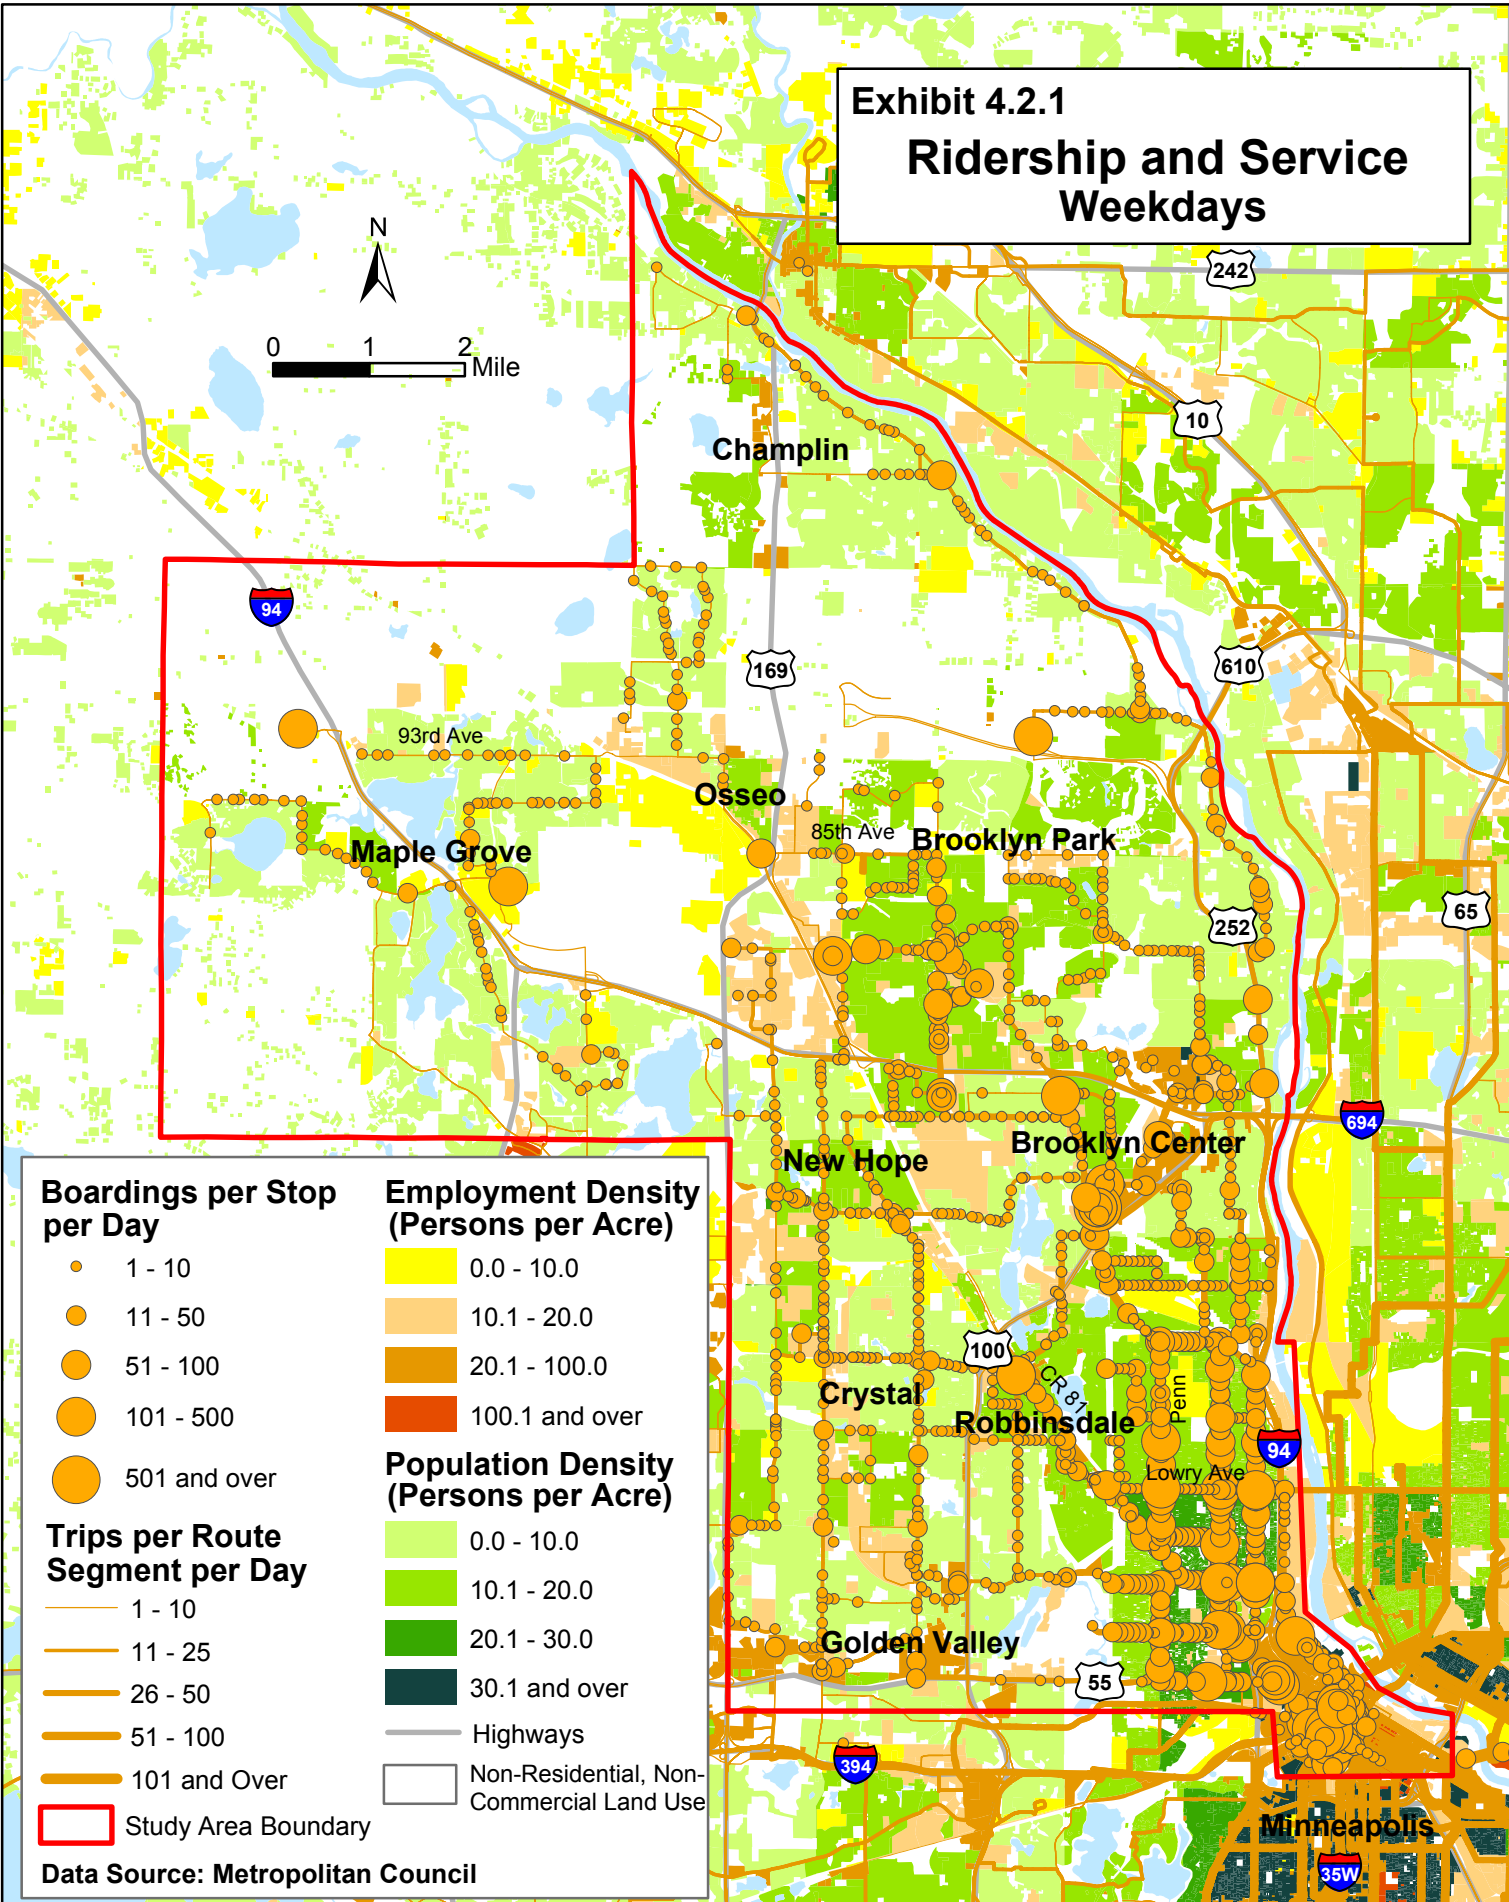

# Exhibit 4.2.1 Ridership and Service Weekdays

Data Source: Metropolitan Council