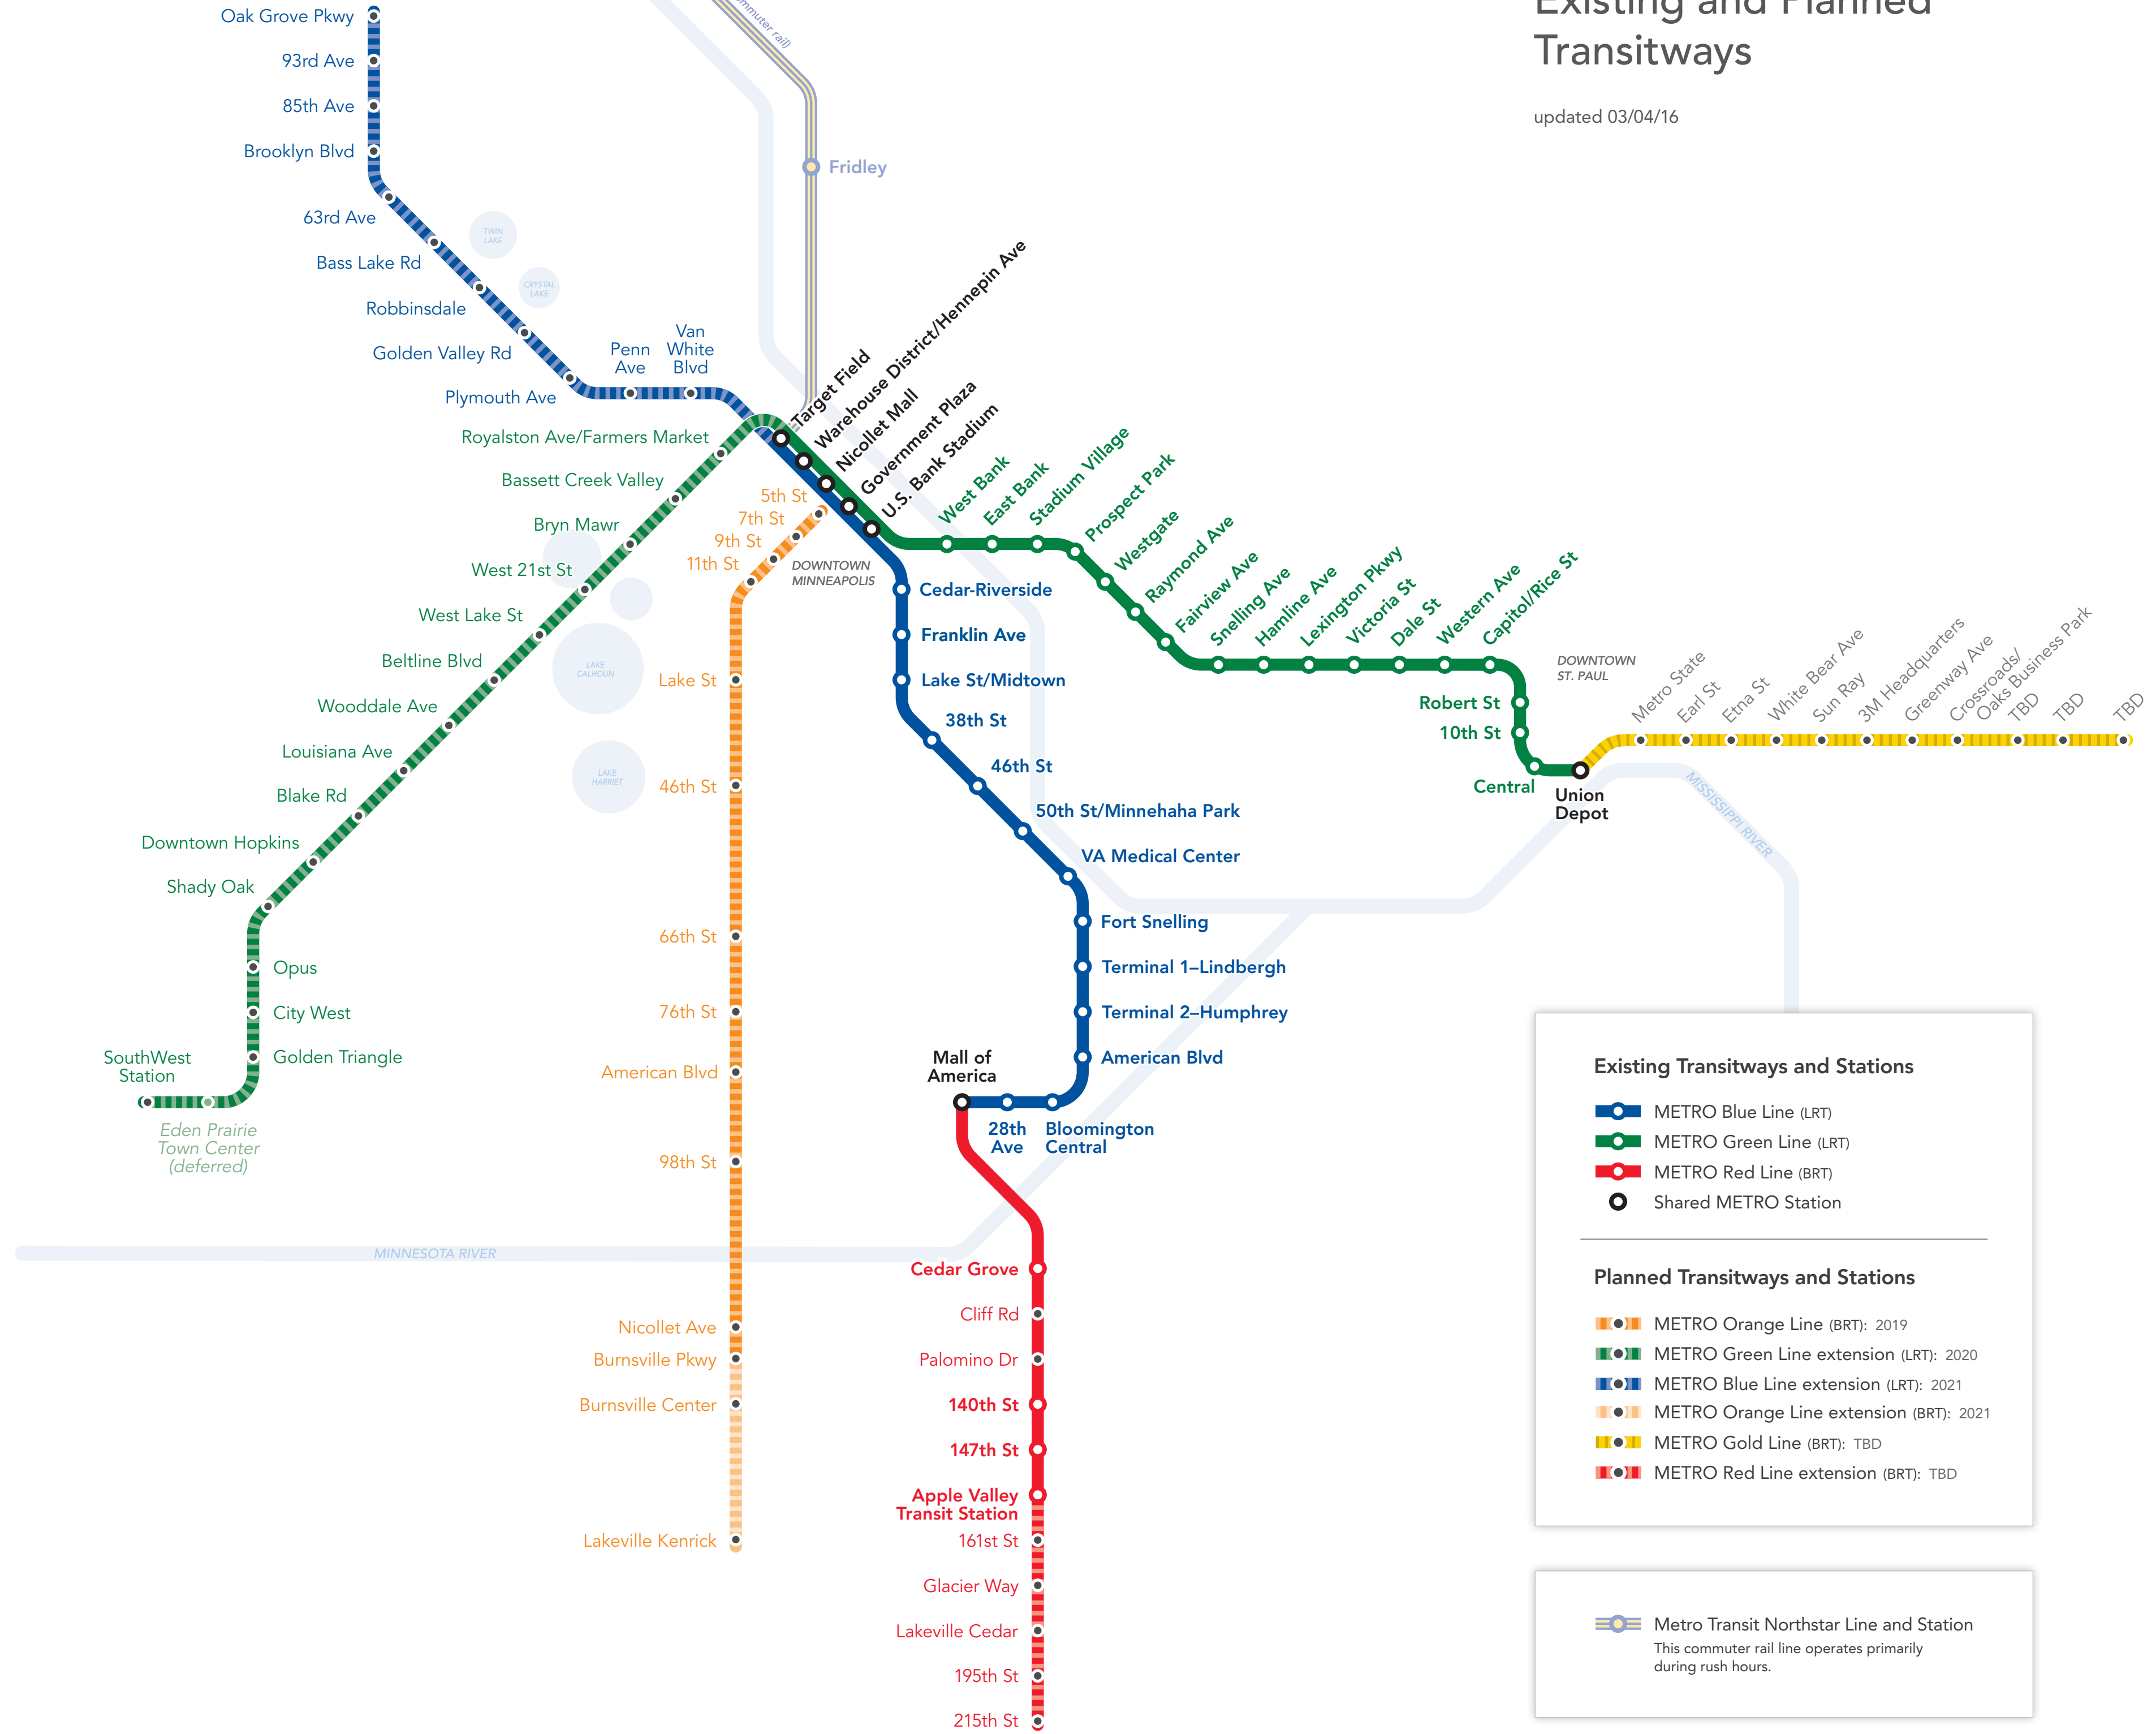

Big Lake
Elk River
Ramsey
Anoka
Coon Rapids/Riverdale

Existing and Planned Transitways

updated 03/04/16

Existing Transitways and Stations

- METRO Blue Line (LRT)
- METRO Green Line (LRT)
- METRO Red Line (BRT)
- Shared METRO Station

Planned Transitways and Stations

- METRO Orange Line (BRT): 2019
- METRO Green Line extension (LRT): 2020
- METRO Blue Line extension (LRT): 2021
- METRO Orange Line extension (BRT): 2021
- METRO Gold Line (BRT): TBD
- METRO Red Line extension (BRT): TBD

Metro Transit Northstar Line and Station
This commuter rail line operates primarily during rush hours.